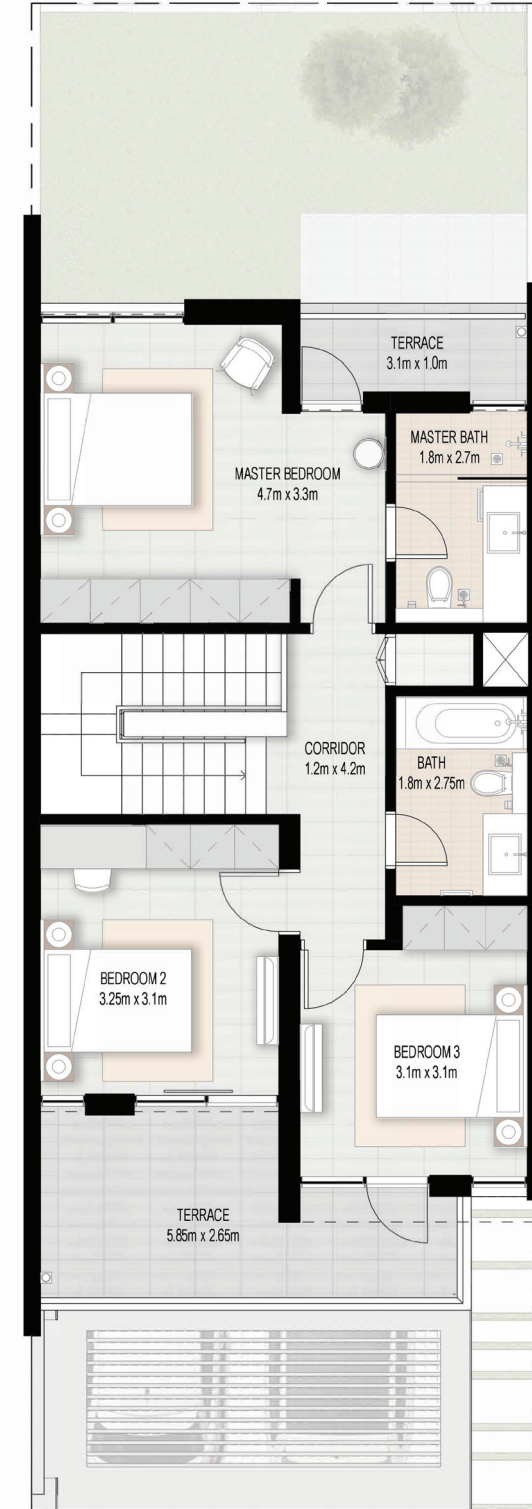

ELAN

EVERY DAY IS A WEEKEND!

تلال الغاف
Tilal Al Ghaf

Ground Floor

4 BEDROOM TOWNHOUSE
TOTAL: 219 SQM | 2,354 SQFT

4 PLEX

6 PLEX

8 PLEX

First Floor

Ground Floor

3 BEDROOM TOWNHOUSE
TOTAL: 200 SQM | 2,152 SQFT

First Floor