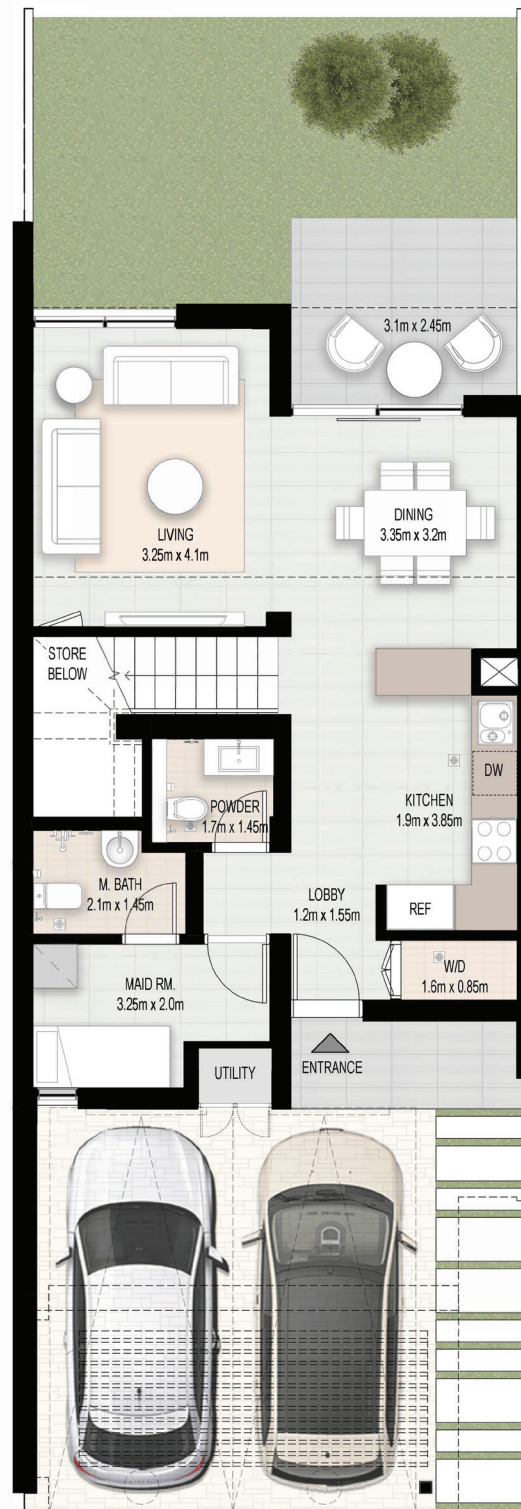

ELAN

EVERY DAY IS A WEEKEND!

تلال الغاف
Tilal Al Ghaf

Ground Floor

4 BEDROOM TOWNHOUSE
TOTAL: 219 SQM | 2,354 SQFT

4 PLEX

6 PLEX

8 PLEX

First Floor

Ground Floor

3 BEDROOM TOWNHOUSE
TOTAL: 200 SQM | 2,152 SQFT

First Floor