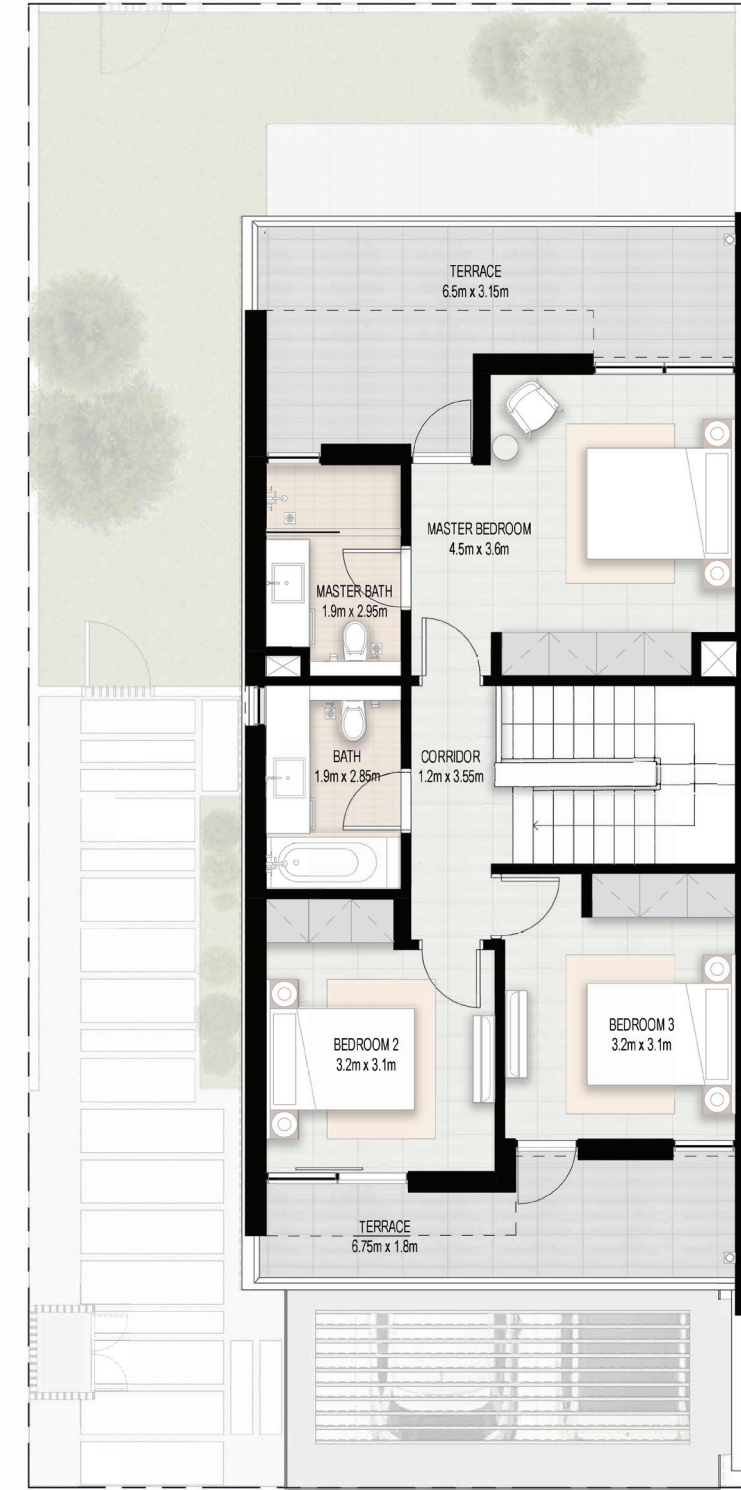

ELAN

EVERY DAY IS A WEEKEND!

تلال الغاف
Tilal Al Ghaf

Ground Floor

4 BEDROOM TOWNHOUSE
TOTAL: 219 SQM | 2,354 SQFT

4 PLEX

6 PLEX

8 PLEX

First Floor

Ground Floor

3 BEDROOM TOWNHOUSE
TOTAL: 200 SQM | 2,152 SQFT

First Floor