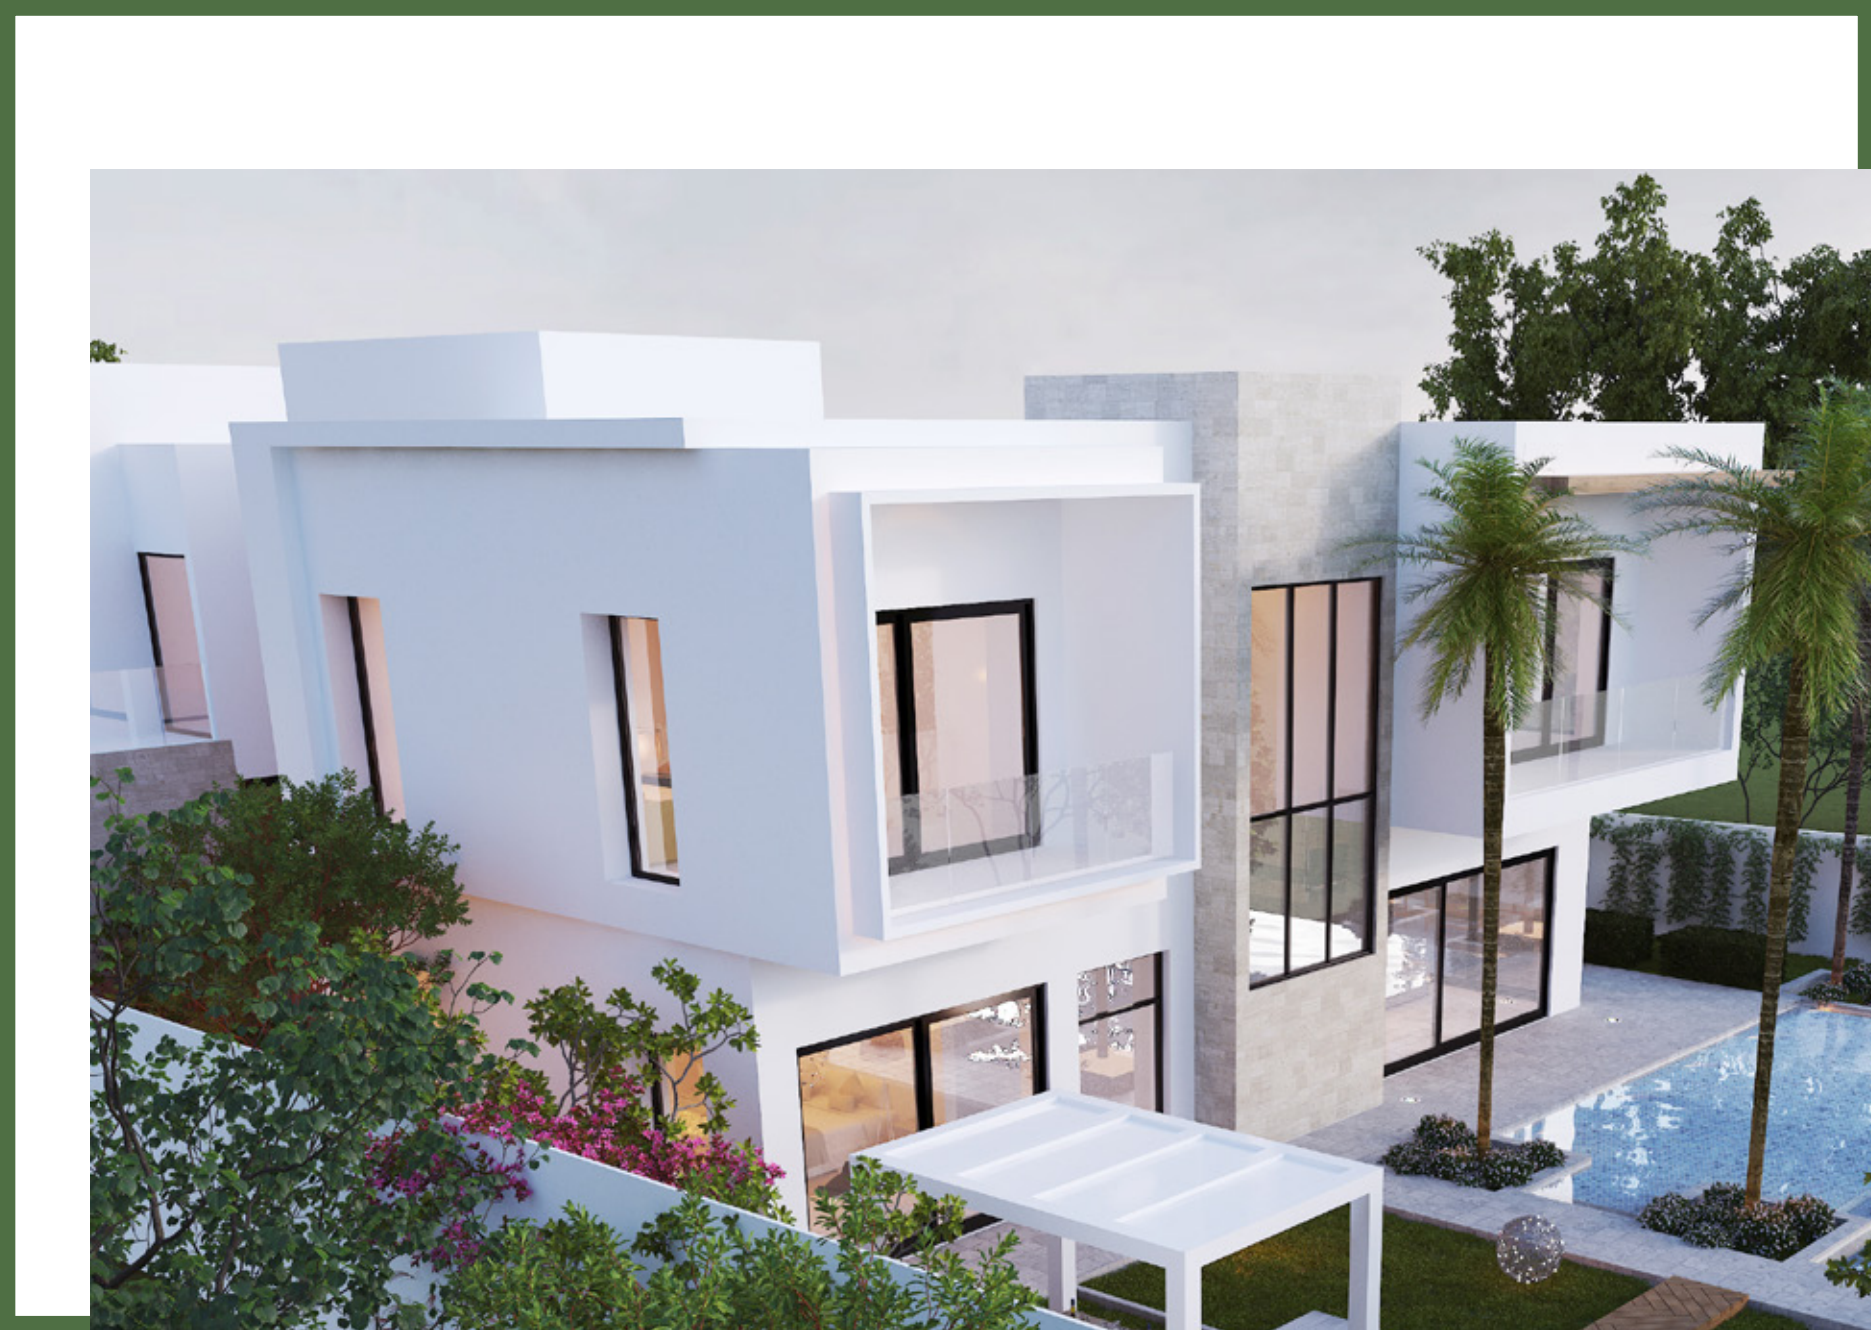

## SURROUNDED BY SPARKLING WATERWAYS

**The Nest Revolution** features a private infinity-edge swimming pool, outdoor shower, a landscaped garden and garage for two cars. High ceilings, a sophisticated, contemporary aesthetic and floor-to-ceiling windows let light flow freely between the floors, enhancing the home's airy sense of space.

Residents can immerse themselves in the abundant greenery surrounded by sparkling waterways.

**The Nest Revolution** encourages a slower, more relaxed pace of life and leaves an indelible mark on Al Barari's already captivating visual landscape.

## THE NEST REVOLUTION

Inspired by one of the most popular projects in Al Barari, these exclusive villas are meticulously designed and planned to complement Al Barari's existing portfolio.

The collection of 8 exquisite six-bedroom villas offers distinctive green living with inspired architecture and captivating views amid a relaxed and elegant atmosphere. Each villa has a prime location within the mature community, giving it a feeling of home from the moment you see the house.

**The Nest Revolution** is a continuation of Al Barari's story and will be built to the same standard of excellence that the community prides itself on.