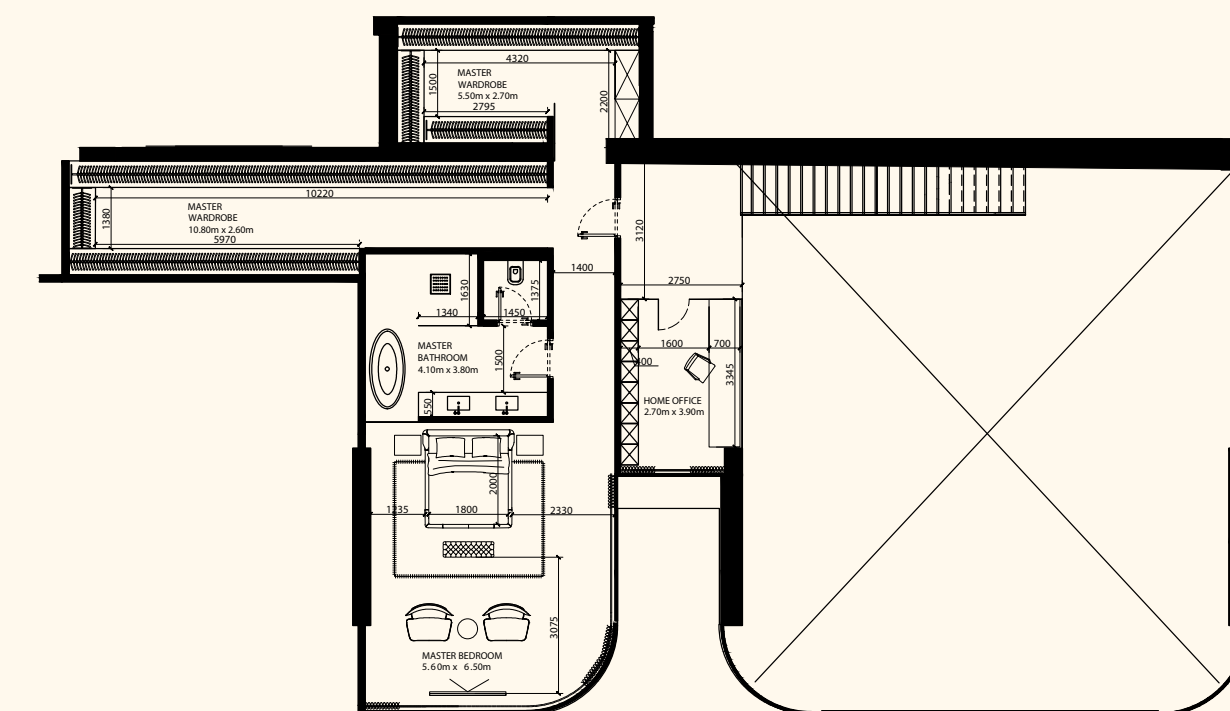

ORLA

DORCHESTER COLLECTION

DUBAI

Sea View

Beach View

Upper Level

Unit 406

4 Bedroom Duplex | 6 Bathrooms | 4 Parking Spaces

Residence	6,840 sq. ft.	635 sq. mt.
Terrace	4,691 sq. ft.	436 sq. mt.
Total	11,531 sq. ft.	1,071 sq. mt.