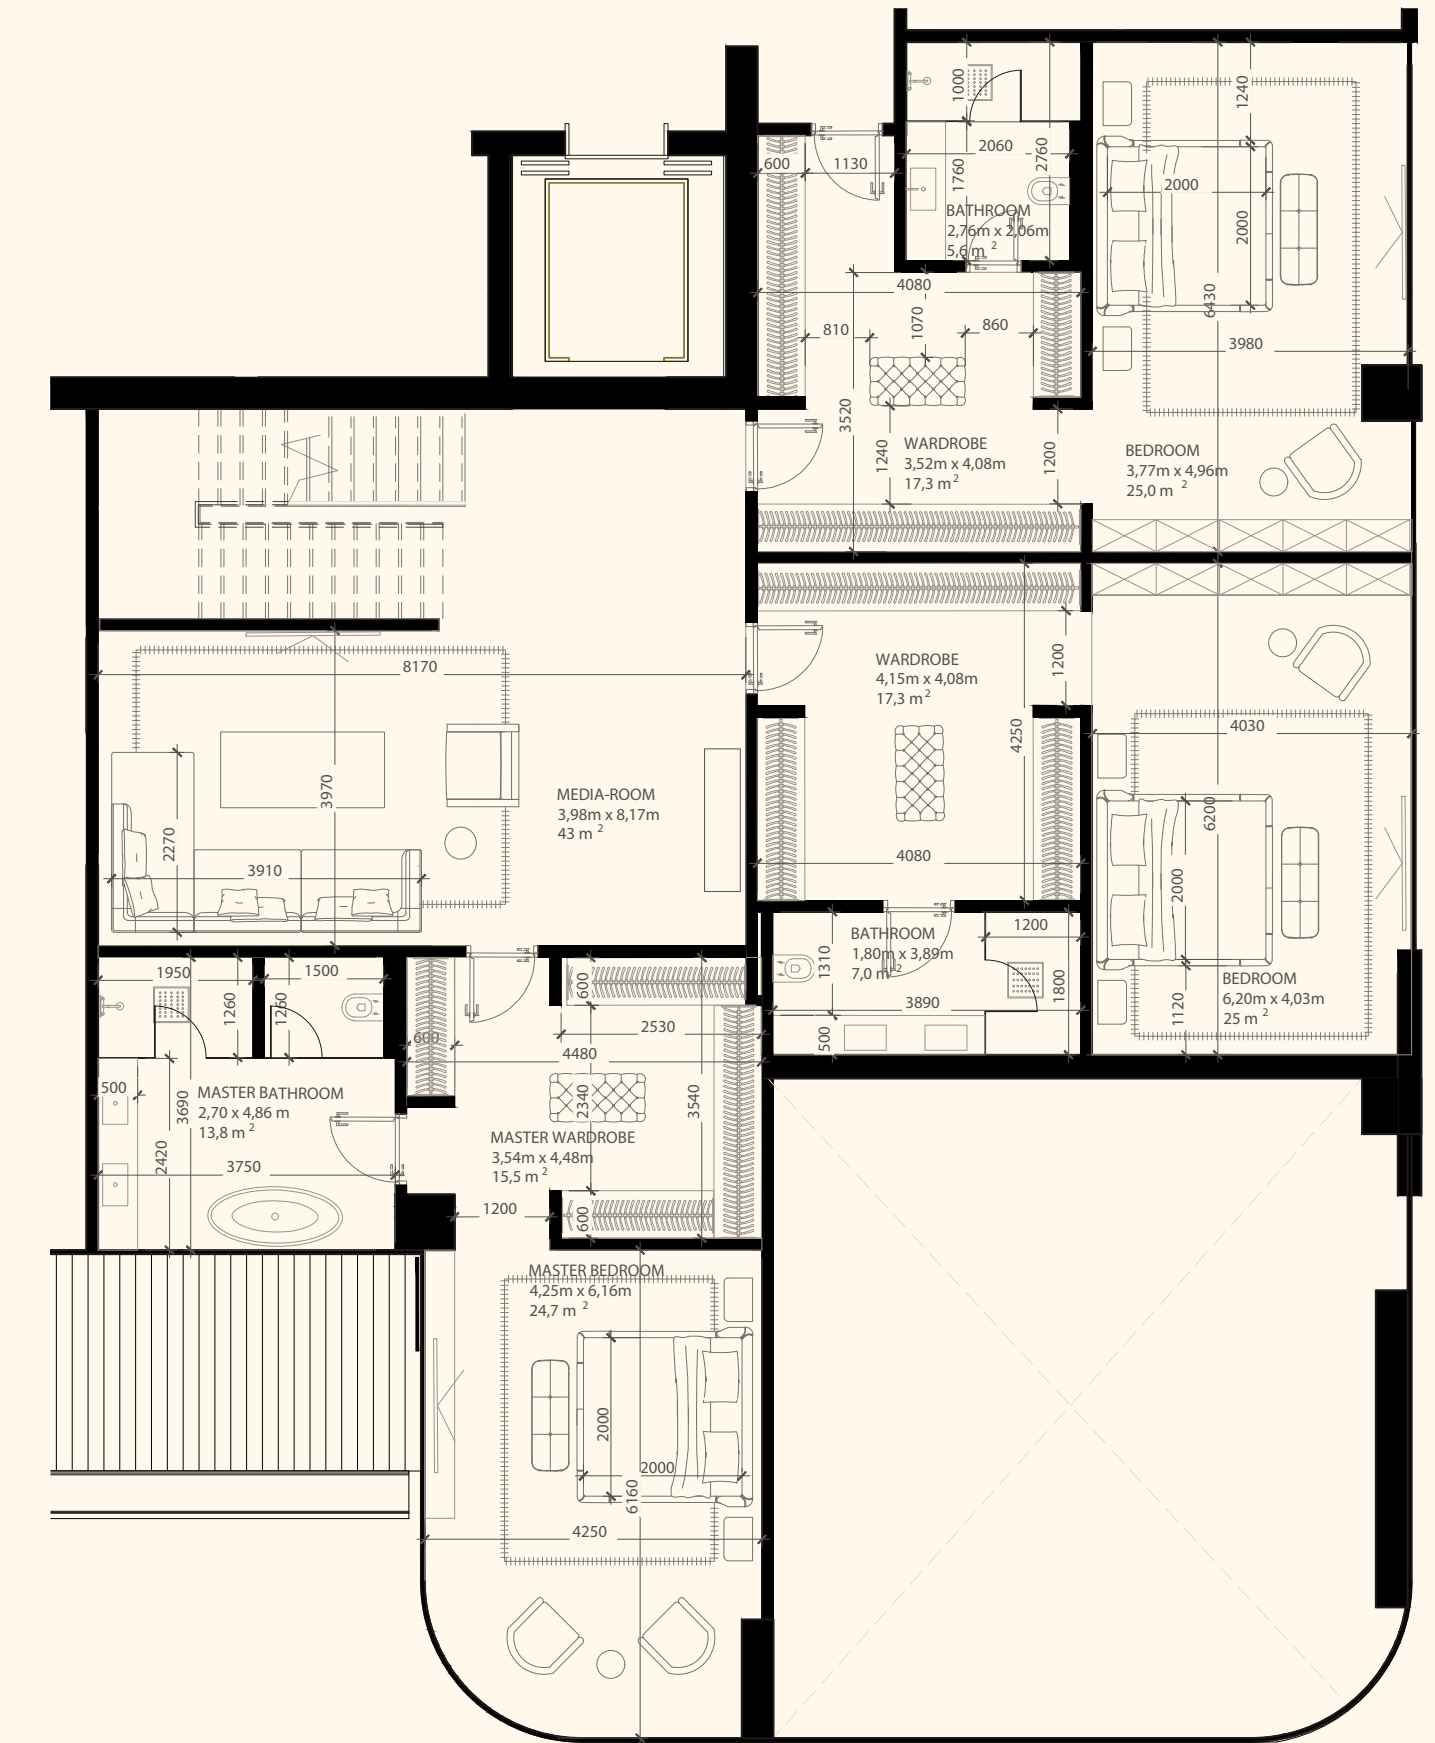

Beach View

Unit 1003

4 Bedrooms | 6 Bathrooms | 4 Parking Spaces

Residence	4,114 sq. ft.	382 sq. mt.
Terrace	2,205 sq. ft.	205 sq. mt.
Total	6,319 sq. ft.	587 sq. mt.

ORLA

DORCHESTER COLLECTION
DUBAI

Sea View

Beach View

Lower Level

Upper Level

Unit 1004

4 Bedroom Duplex | 6 Bathrooms | 4 Parking Spaces

Residence	5,646 sq. ft.	525 sq. mt.
Terrace	1,582 sq. ft.	147 sq. mt.
Total	7,228 sq. ft.	672 sq. mt.

ORLA

DORCHESTER COLLECTION
DUBAI