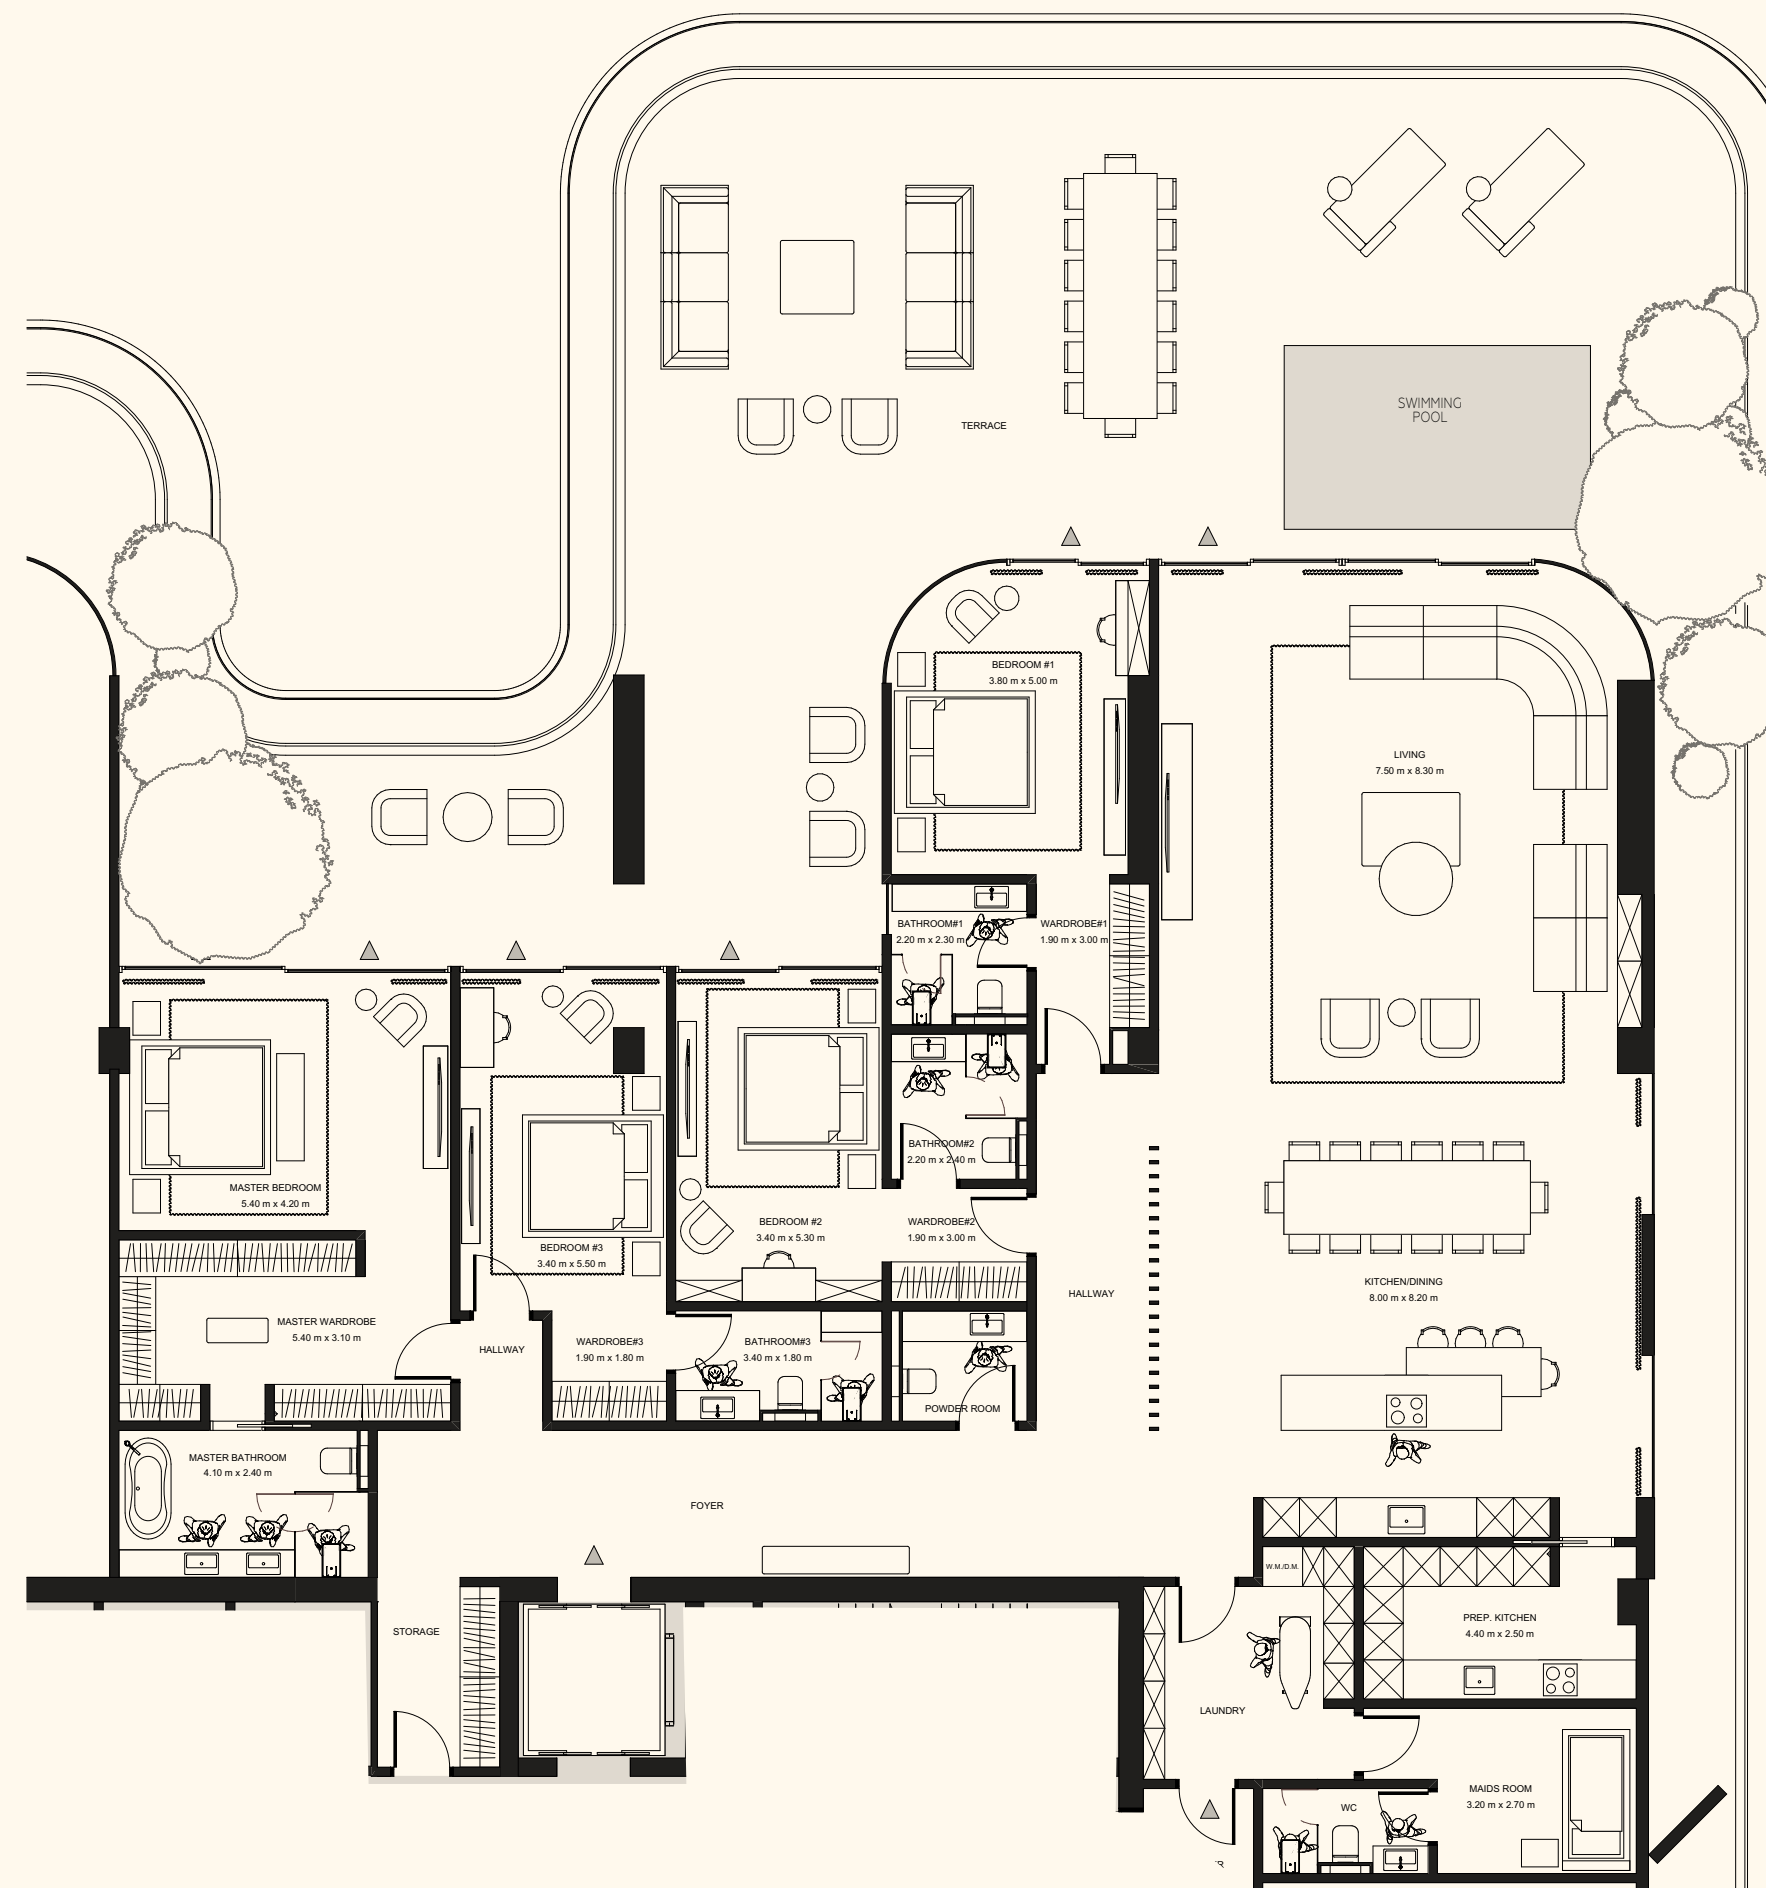

ORLA

DORCHESTER COLLECTION

DUBAI

Sea View

Beach View

Unit 603

4 Bedrooms | 6 Bathrooms | 4 Parking Spaces

Residence	3,993 sq. ft.	371 sq. mt.
Terrace	2,533 sq. ft.	235 sq. mt.
Total	6,525 sq. ft.	606 sq. mt.