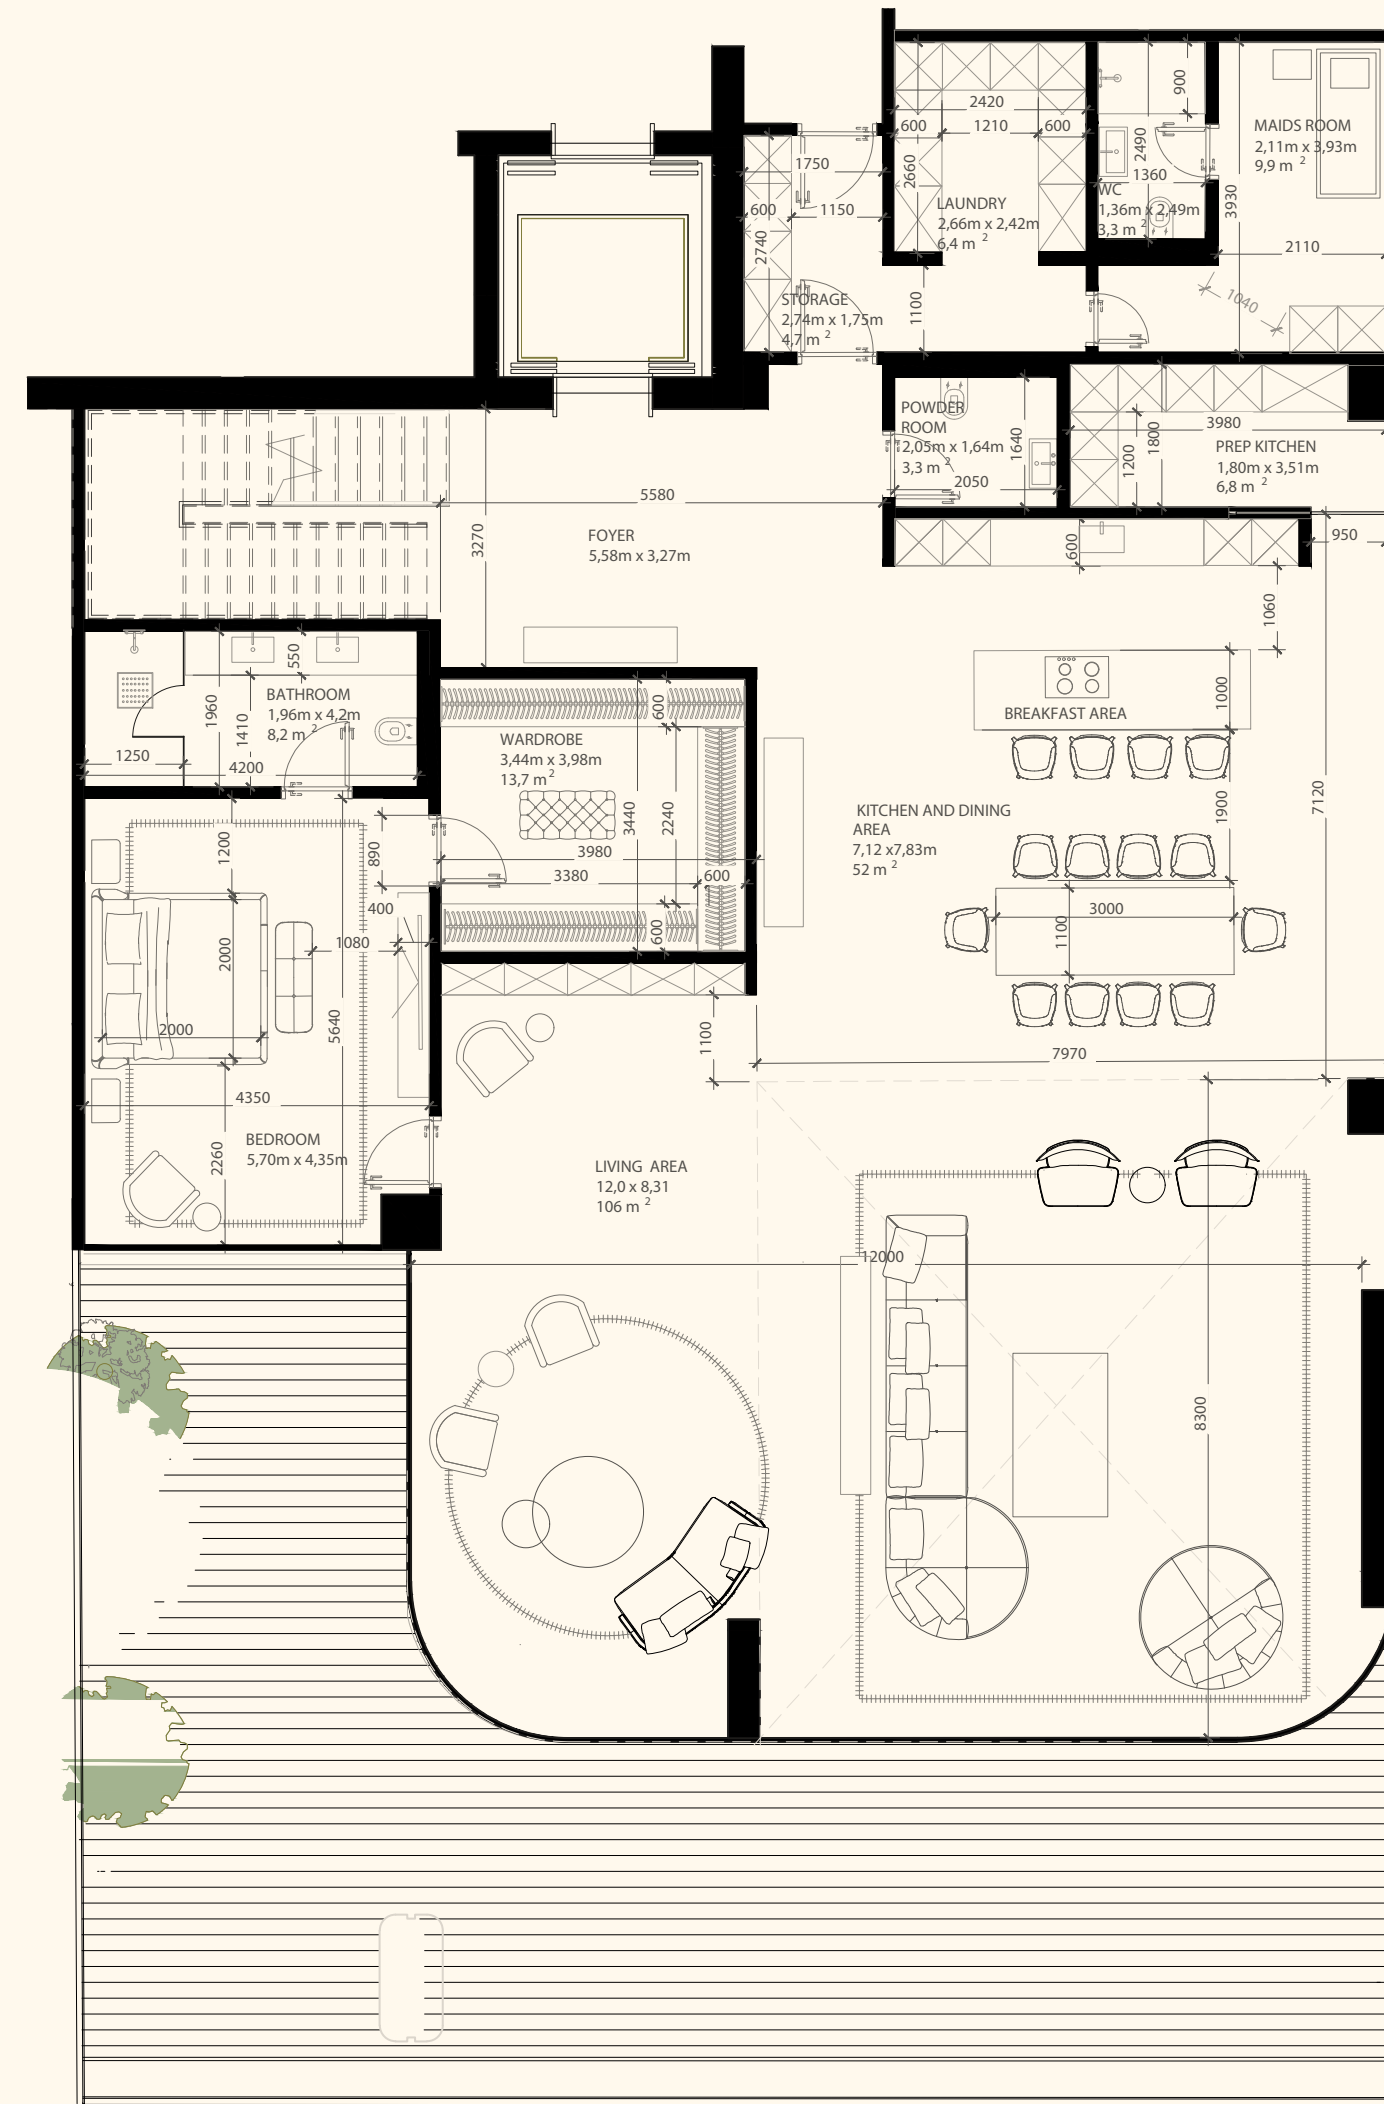

Lower Level