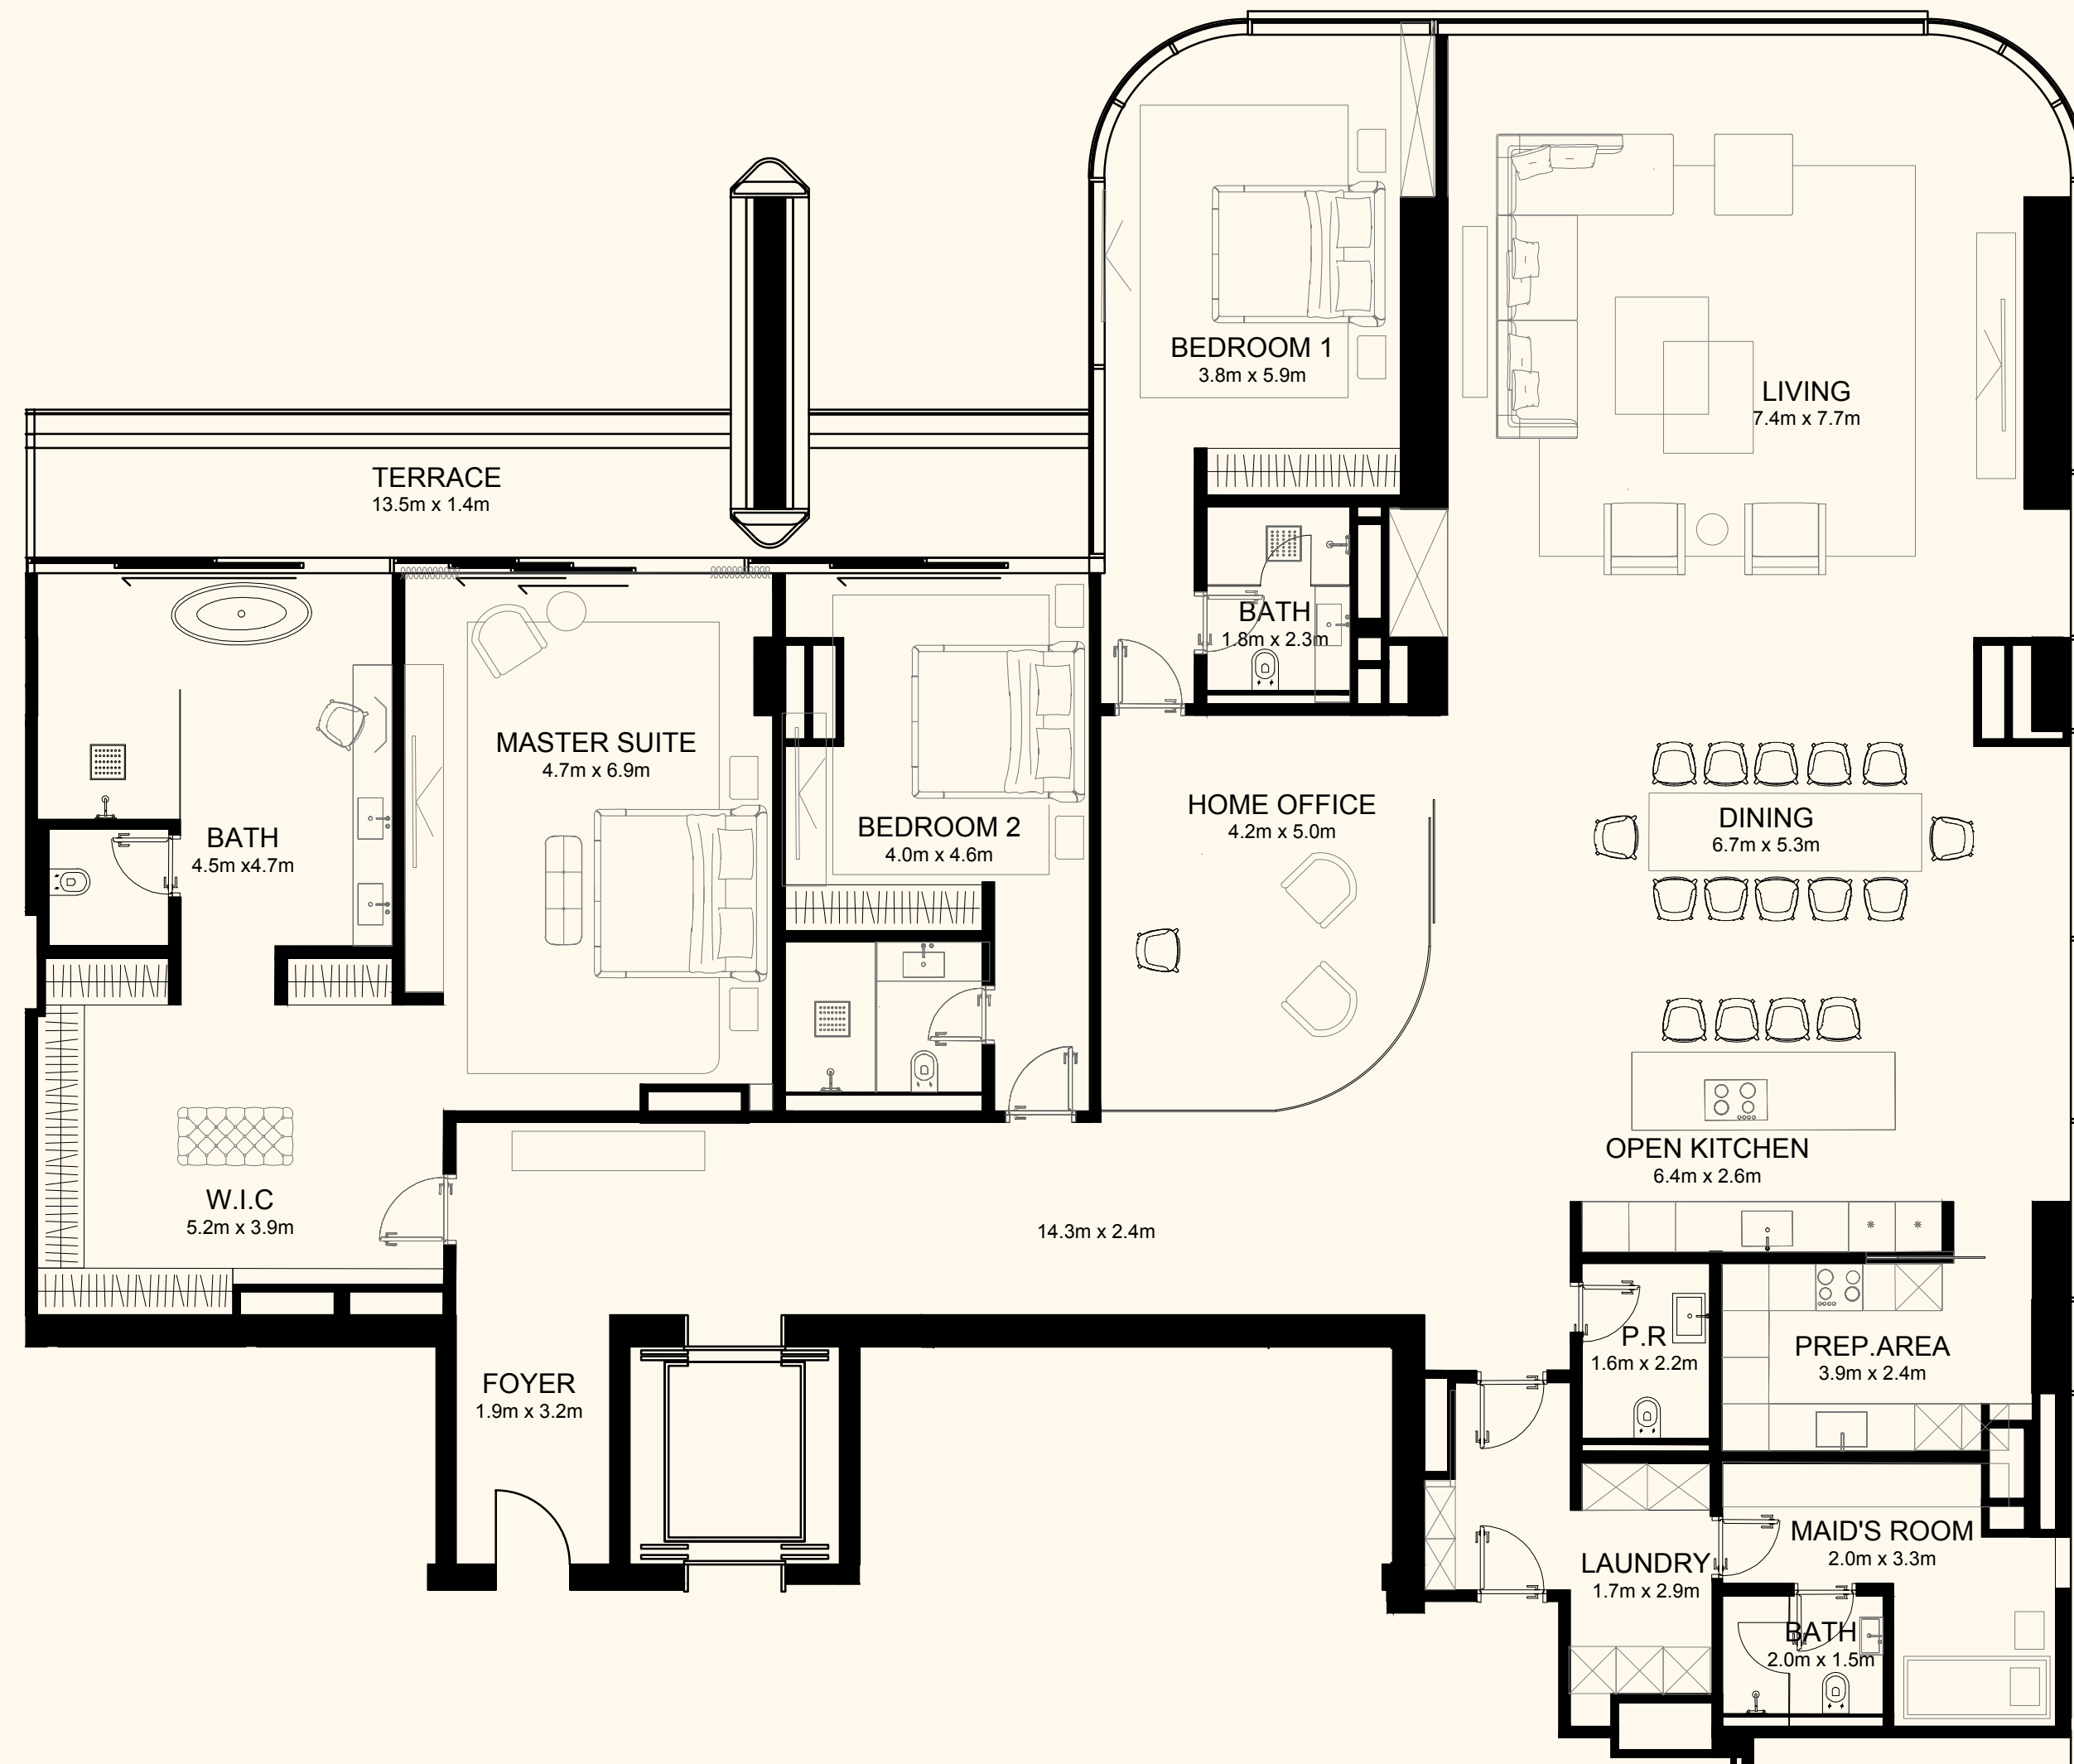

Sea View

Beach View

Lower Level

Upper Level

Unit 1007

4 Bedroom Duplex | 6 Bathrooms | 4 Parking Spaces

Residence	5,492 sq. ft.	510 sq. mt.
Terrace	2,476 sq. ft.	230 sq. mt.
Total	7,967 sq. ft.	740 sq. mt.

ORLA

DORCHESTER COLLECTION
DUBAI

Sea View

Beach View

Unit 1102

3 Bedroom Simplex | 5 Bathrooms | 3 Parking Spaces

Residence	4,252 sq. ft.	395 sq. mt.
Terrace	226 sq. ft.	21 sq. mt.
Total	4,478 sq. ft.	416 sq. mt.