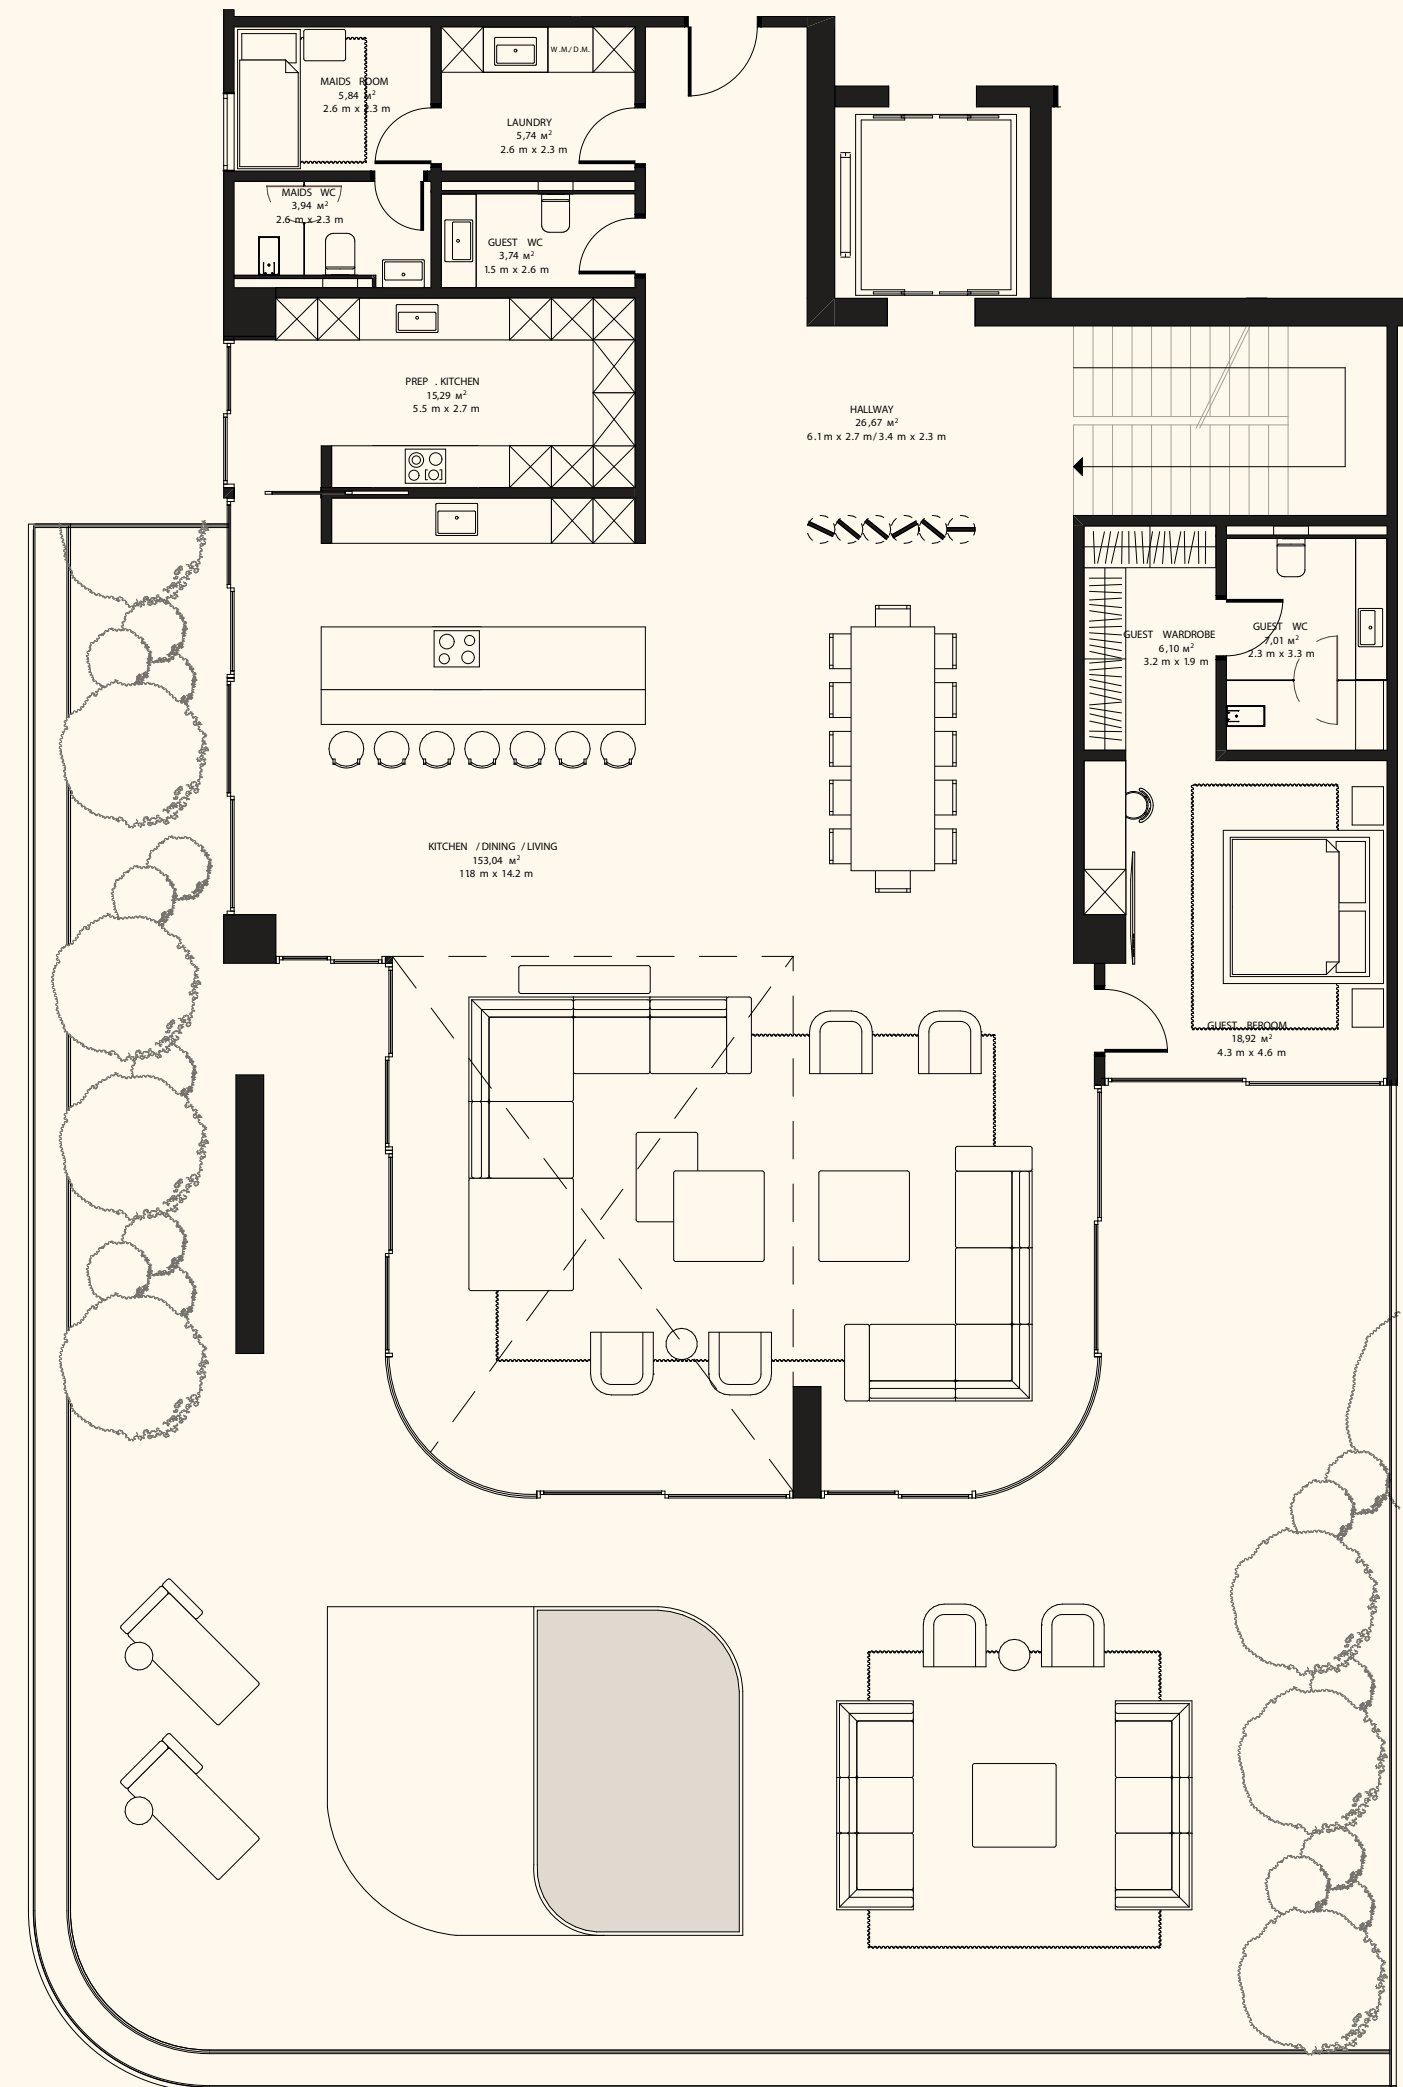

ORLA

DORCHESTER COLLECTION
DUBAI

Sea View

Beach View

Lower Level

Unit 1007

4 Bedroom Duplex | 6 Bathrooms | 4 Parking Spaces

Residence	5,492 sq. ft.	510 sq. mt.
Terrace	2,476 sq. ft.	230 sq. mt.
Total	7,967 sq. ft.	740 sq. mt.