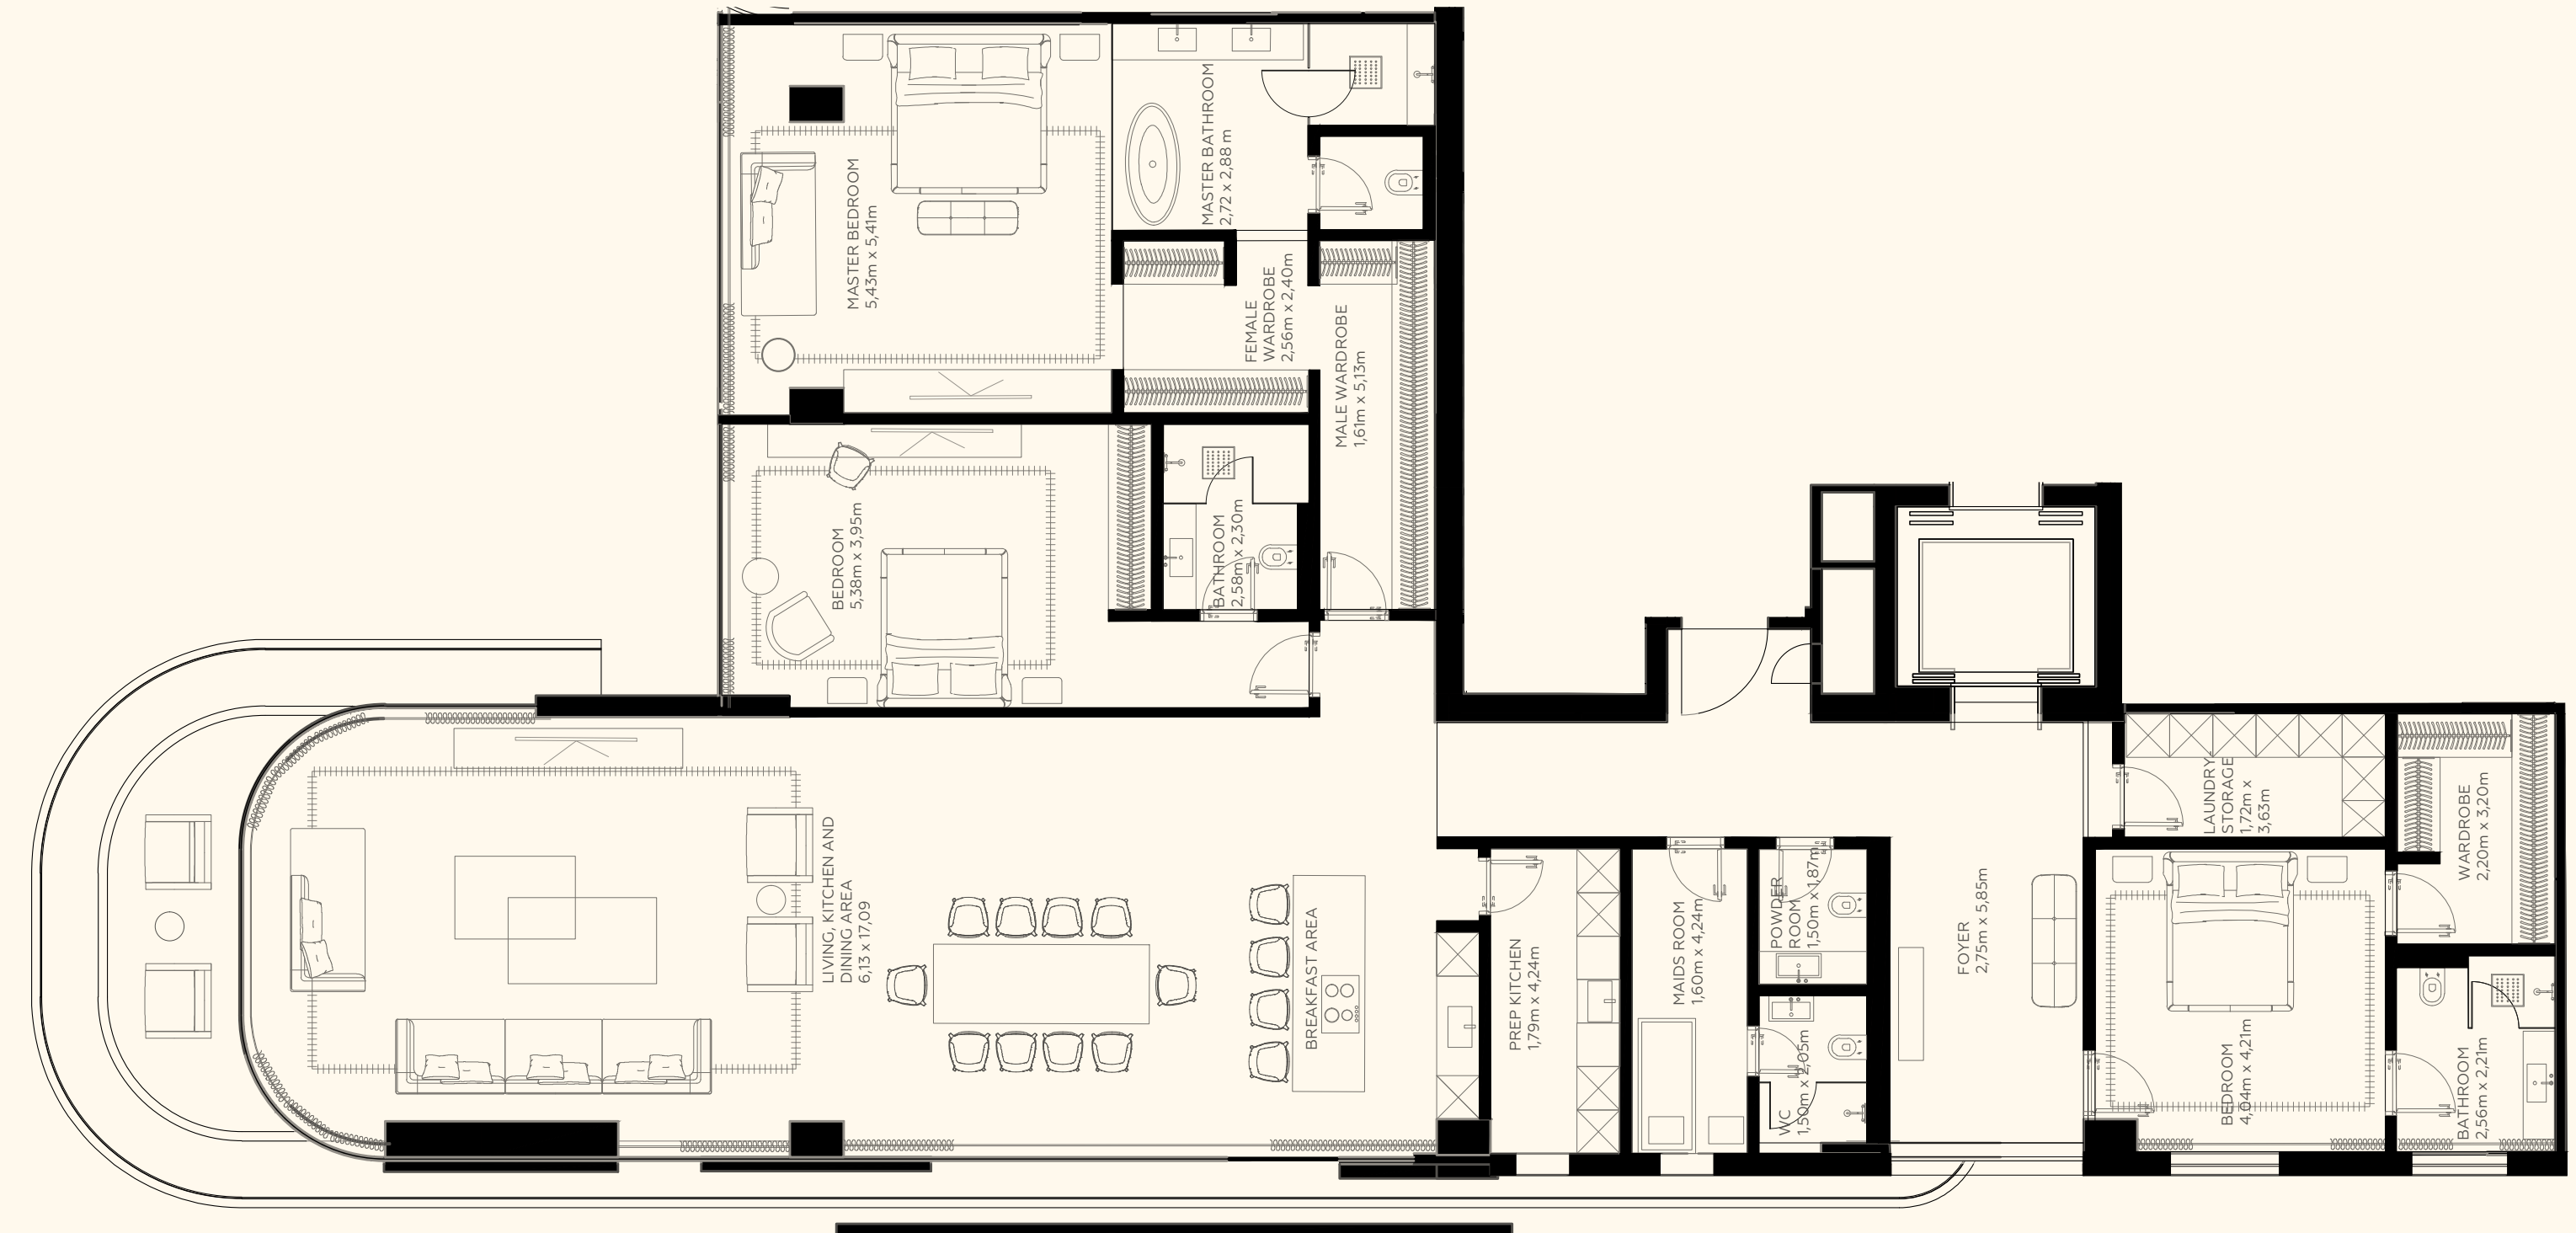

Sea View

Beach View

Unit 411

2 Bedrooms | 3 Bathrooms | 2 Parking Spaces

Residence	2,607 sq. ft.	242 sq. mt.
Terrace	788 sq. ft.	73 sq. mt.
Total	3,395 sq. ft.	315 sq. mt.

ORLA

DORCHESTER COLLECTION

DUBAI

Sea View

Beach View

Unit 501

3 Bedrooms | 5 Bathrooms | 3 Parking Spaces

Residence	3,063 sq. ft.	285 sq. mt.
Terrace	213 sq. ft.	20 sq. mt.
Total	3,276 sq. ft.	304 sq. mt.

ORLA

DORCHESTER COLLECTION
DUBAI

Sea View