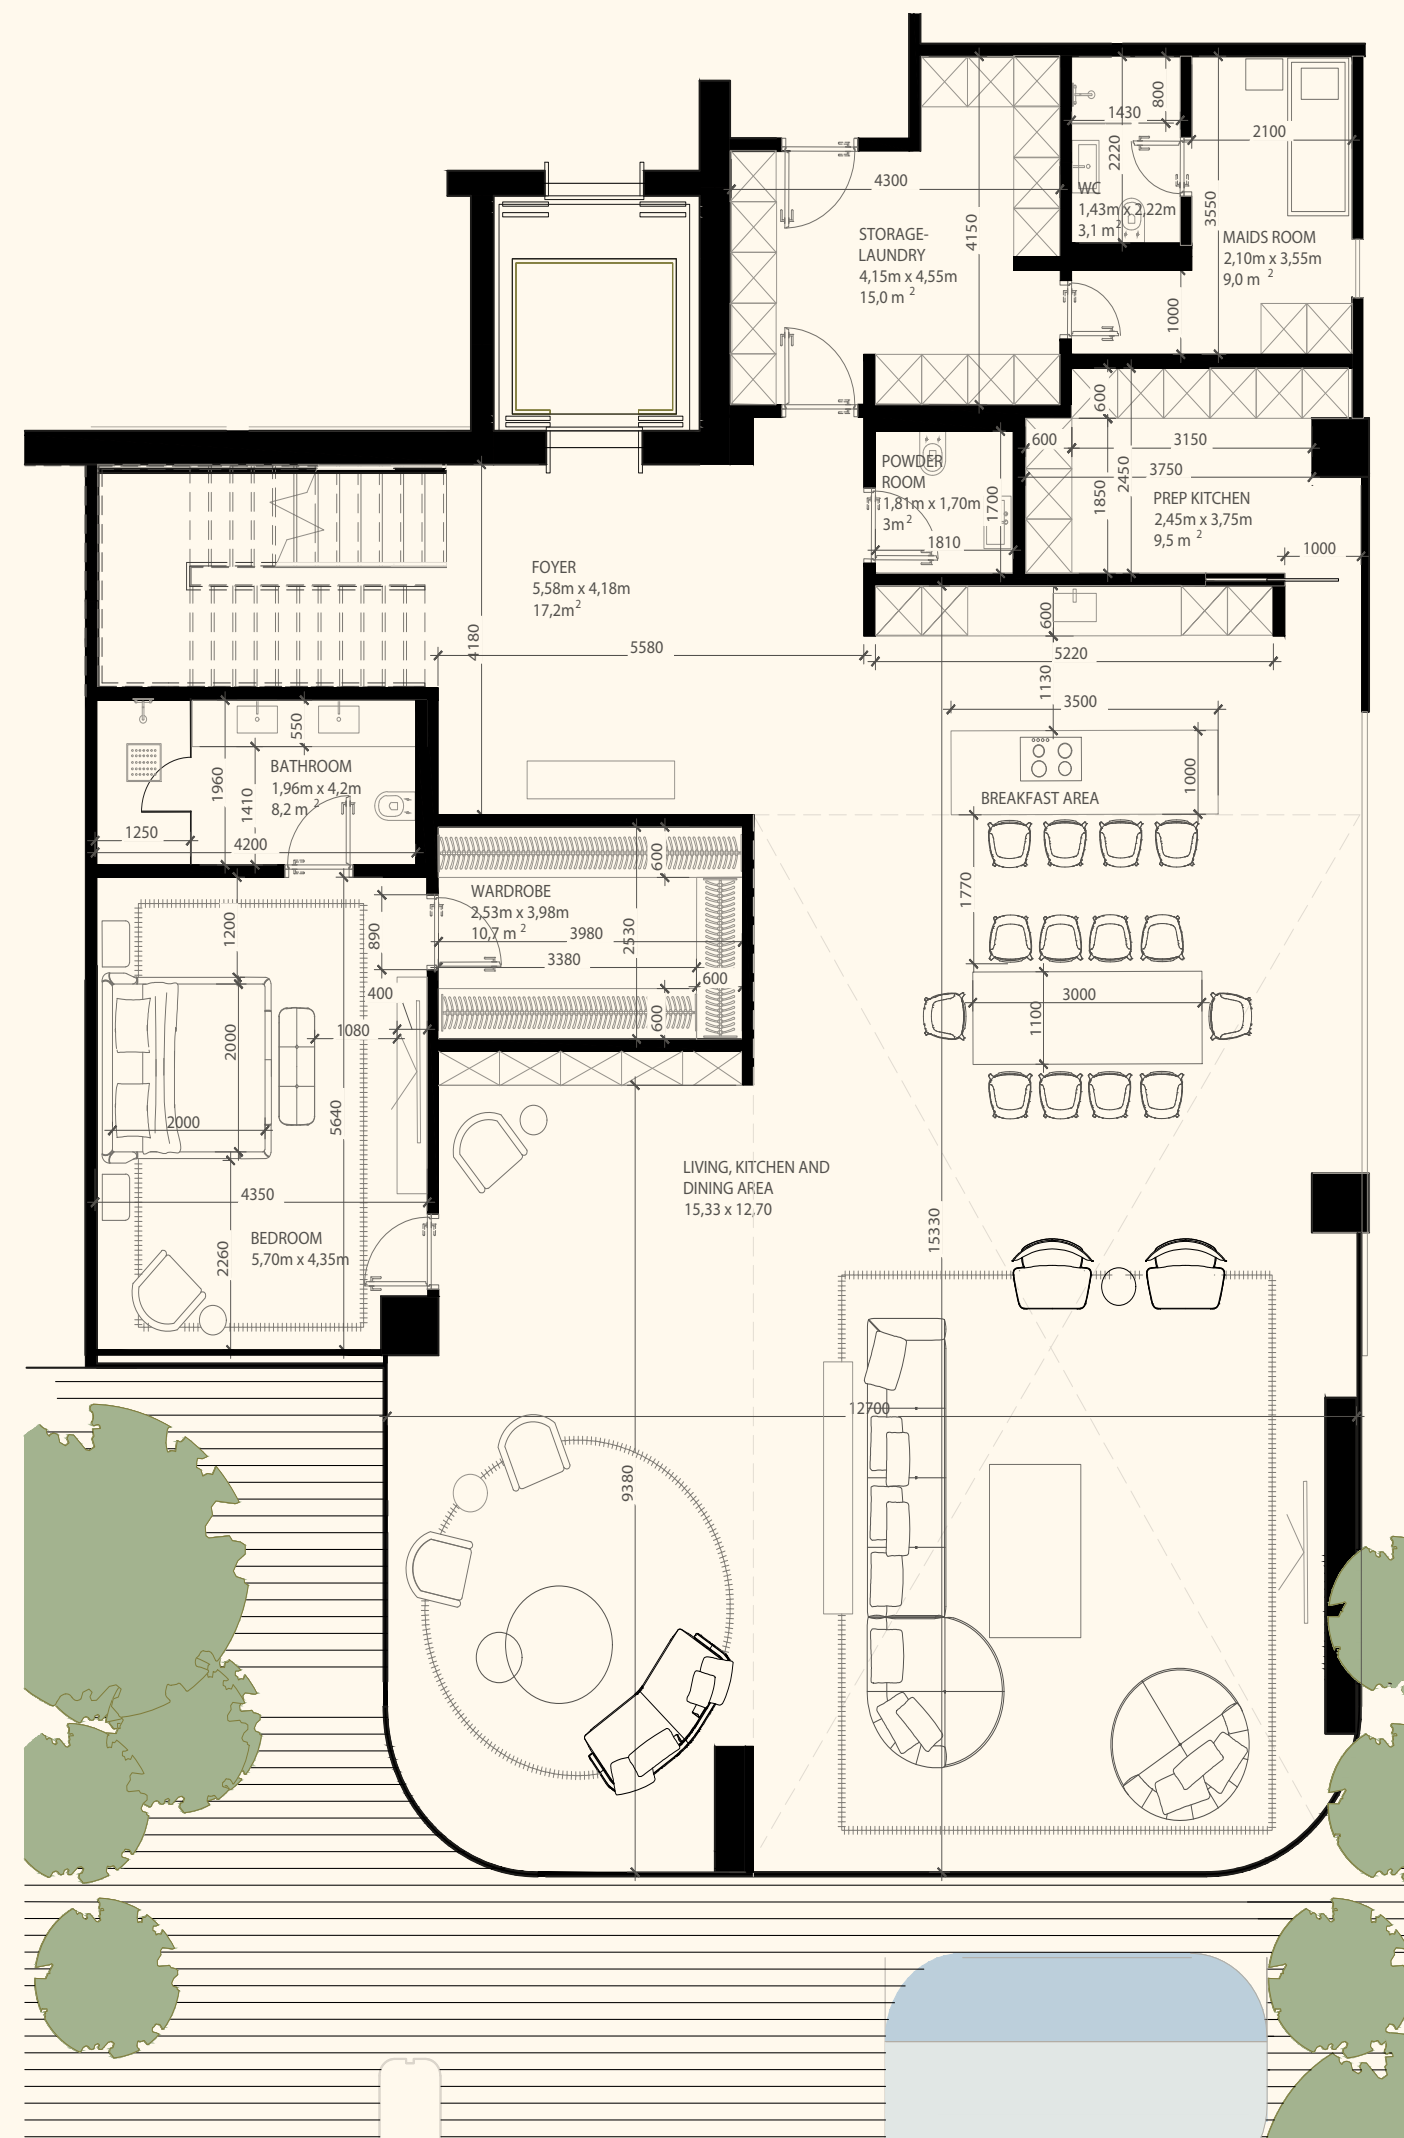

Beach View

Unit 203

4 Bedrooms | 6 Bathrooms | 4 Parking Spaces

Residence	4,431 sq. ft.	412 sq. mt.
Terrace	3,244 sq. ft.	301 sq. mt.
Total	7,675 sq. ft.	713 sq. mt.

ORLA

DORCHESTER COLLECTION
DUBAI

Sea View

Beach View

Lower Level

Upper Level

Unit 204

4 Bedroom Duplex | 6 Bathrooms | 4 Parking Spaces

Residence	4,953 sq. ft.	460 sq. mt.
Terrace	3,846 sq. ft.	357 sq. mt.
Total	8,799 sq. ft.	817 sq. mt.

ORLA

DORCHESTER COLLECTION
DUBAI

Sea View

Beach View

Unit 205

4 Bedroom Duplex | 6 Bathrooms | 4 Parking Spaces

Residence	6,566 sq. ft.	610 sq. mt.
Terrace	4,578 sq. ft.	425 sq. mt.
Total	11,145 sq. ft.	1,035 sq. mt.

Lower Level

Upper Level

ORLA

DORCHESTER COLLECTION

DUBAI

Sea View

Beach View

Unit 206

4 Bedroom Duplex | 6 Bathrooms | 4 Parking Spaces

Residence	6,861 sq. ft.	637 sq. mt.
Terrace	3,562 sq. ft.	331 sq. mt.
Total	10,424 sq. ft.	968 sq. mt.