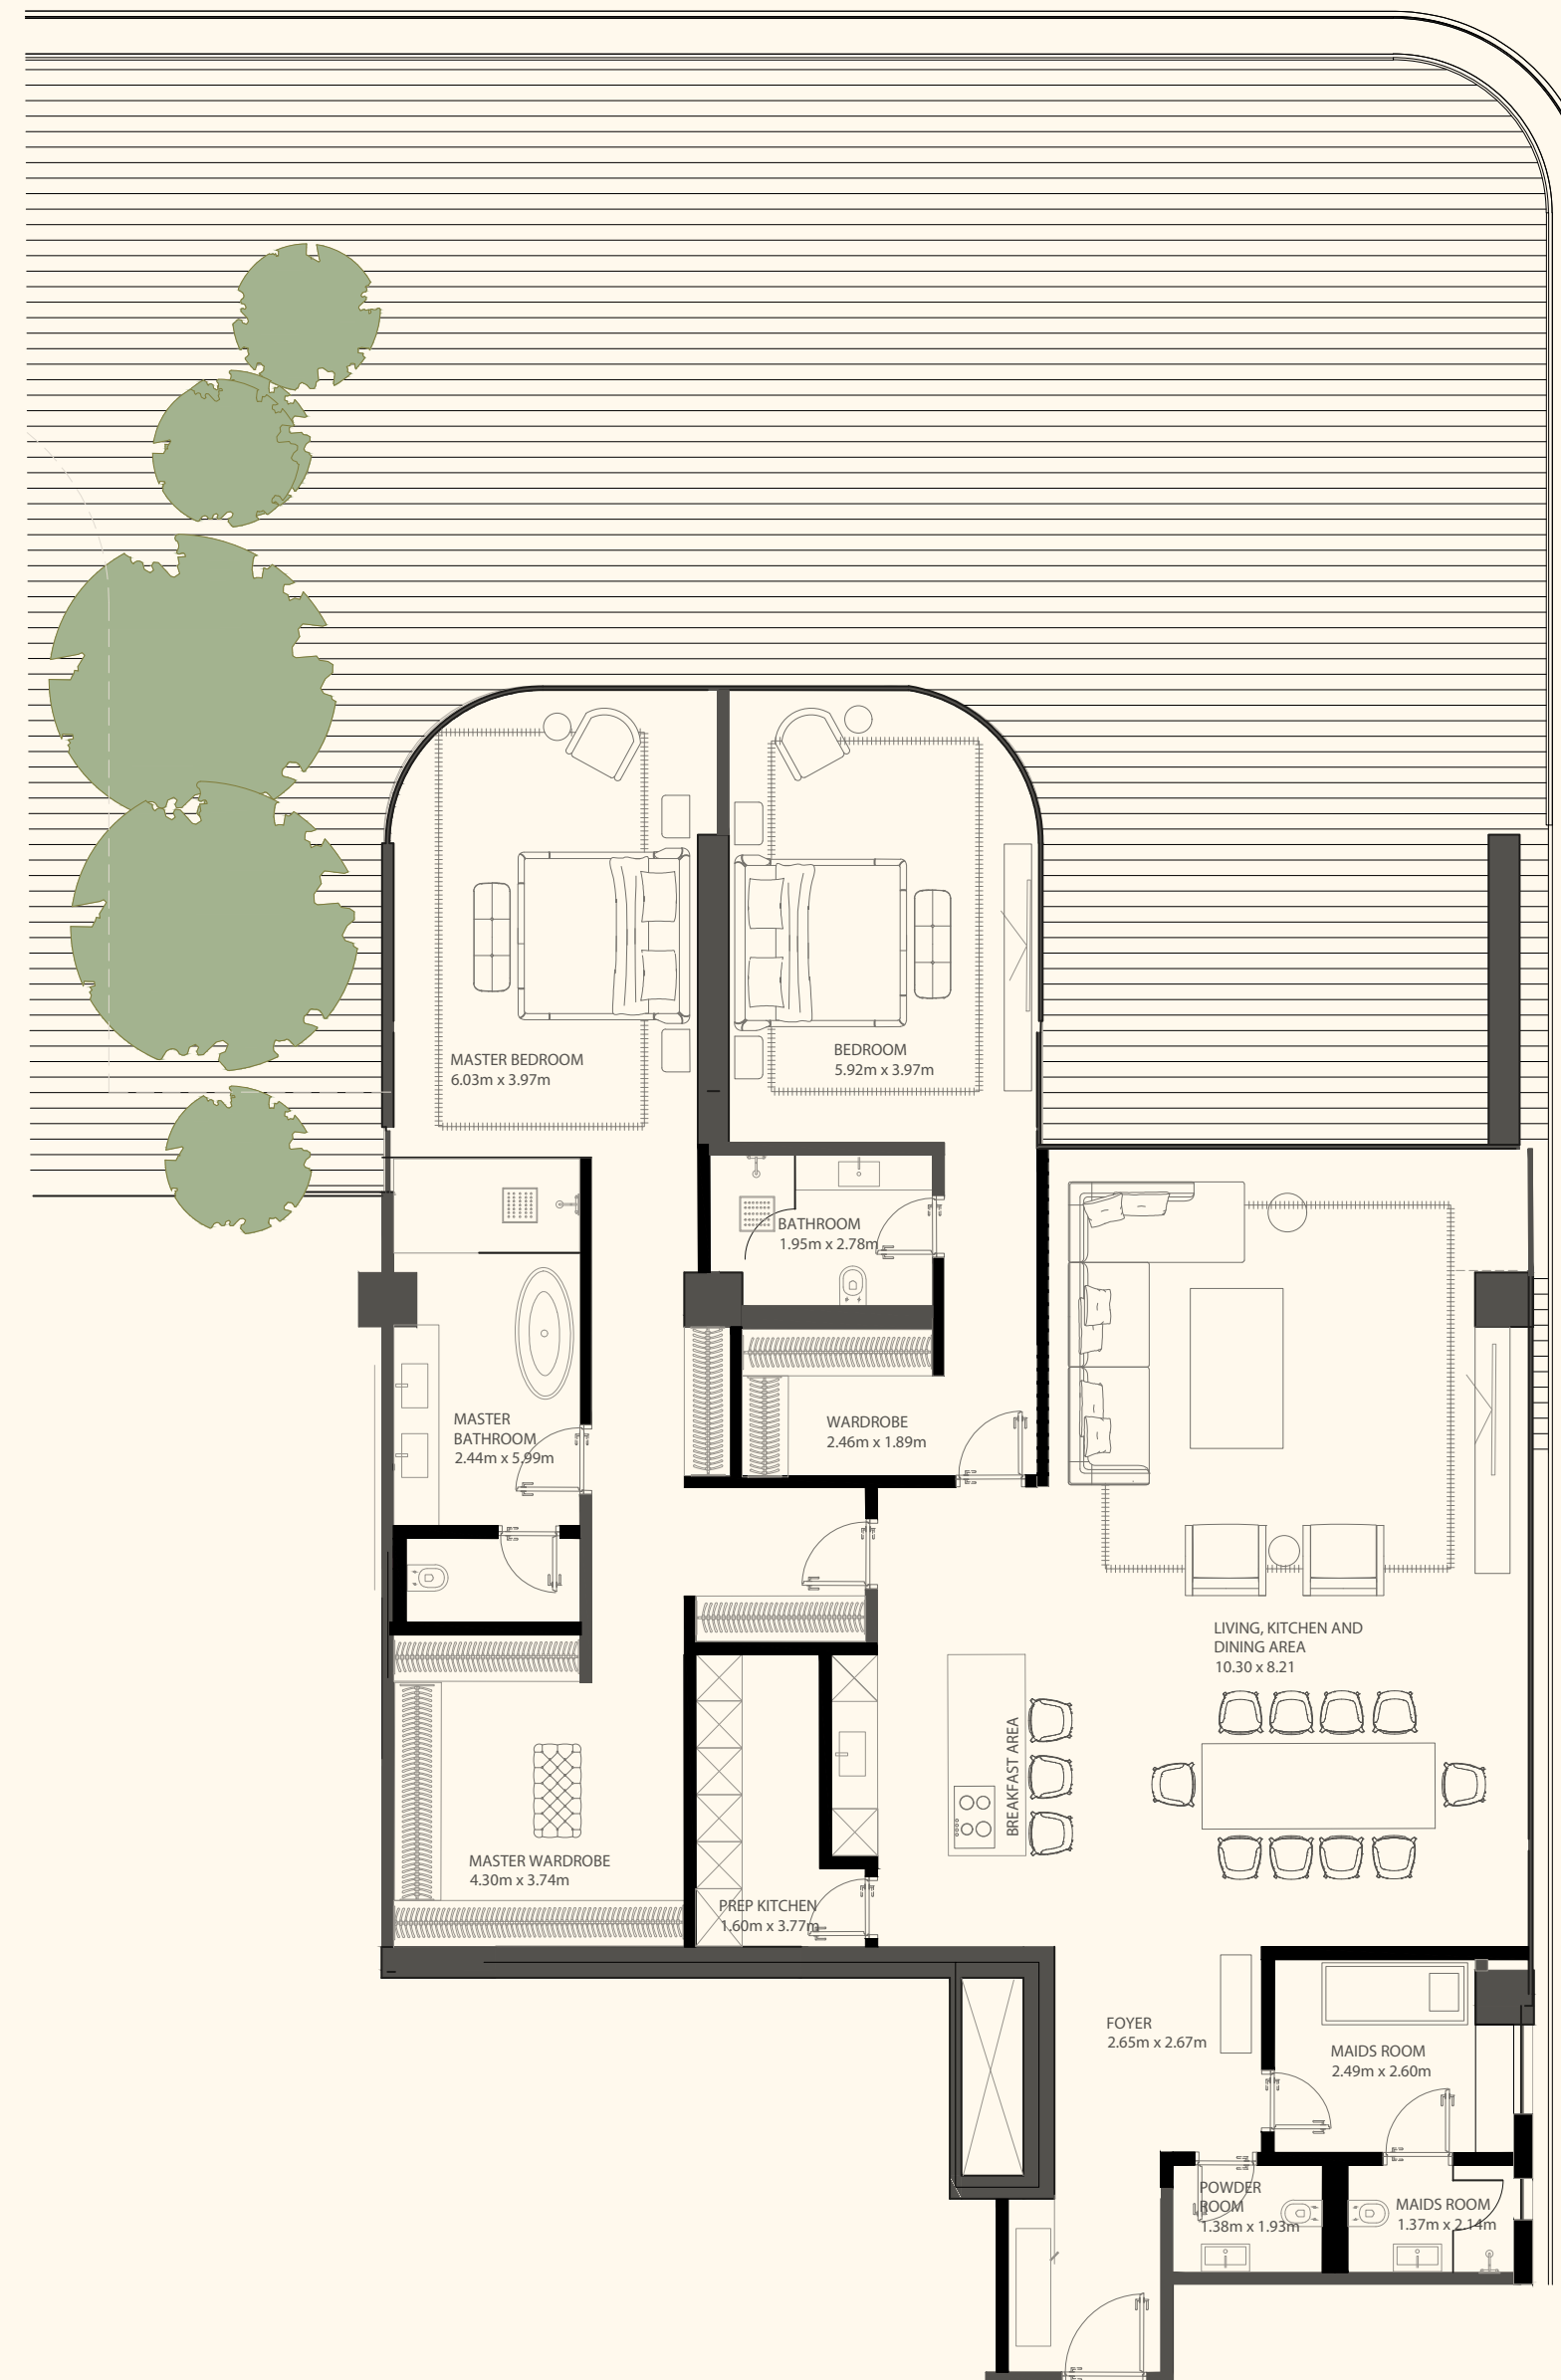

Unit 207

4 Bedroom Duplex | 6 Bathrooms | 4 Parking Spaces

Residence	5,609 sq. ft.	521 sq. mt.
Terrace	2,606 sq. ft.	242 sq. mt.
Total	8,216 sq. ft.	763 sq. mt.

ORLA

DORCHESTER COLLECTION

DUBAI

Sea View

Beach View

Unit 208

4 Bedroom Simplex | 6 Bathrooms | 4 Parking Spaces

Residence	4,521 sq. ft.	420 sq. mt.
Terrace	2,895 sq. ft.	269 sq. mt.
Total	7,416 sq. ft.	689 sq. mt.

ORLA

DORCHESTER COLLECTION

DUBAI

Sea View

Beach View

Unit 211

2 Bedrooms | 3 Bathrooms | 2 Parking Spaces

Residence	2,338 sq. ft.	217 sq. mt.
Terrace	1,825 sq. ft.	170 sq. mt.
<hr/>		
Total	4,163 sq. ft.	387 sq. mt.

ORLA

DORCHESTER COLLECTION
DUBAI

Sea View

Beach View