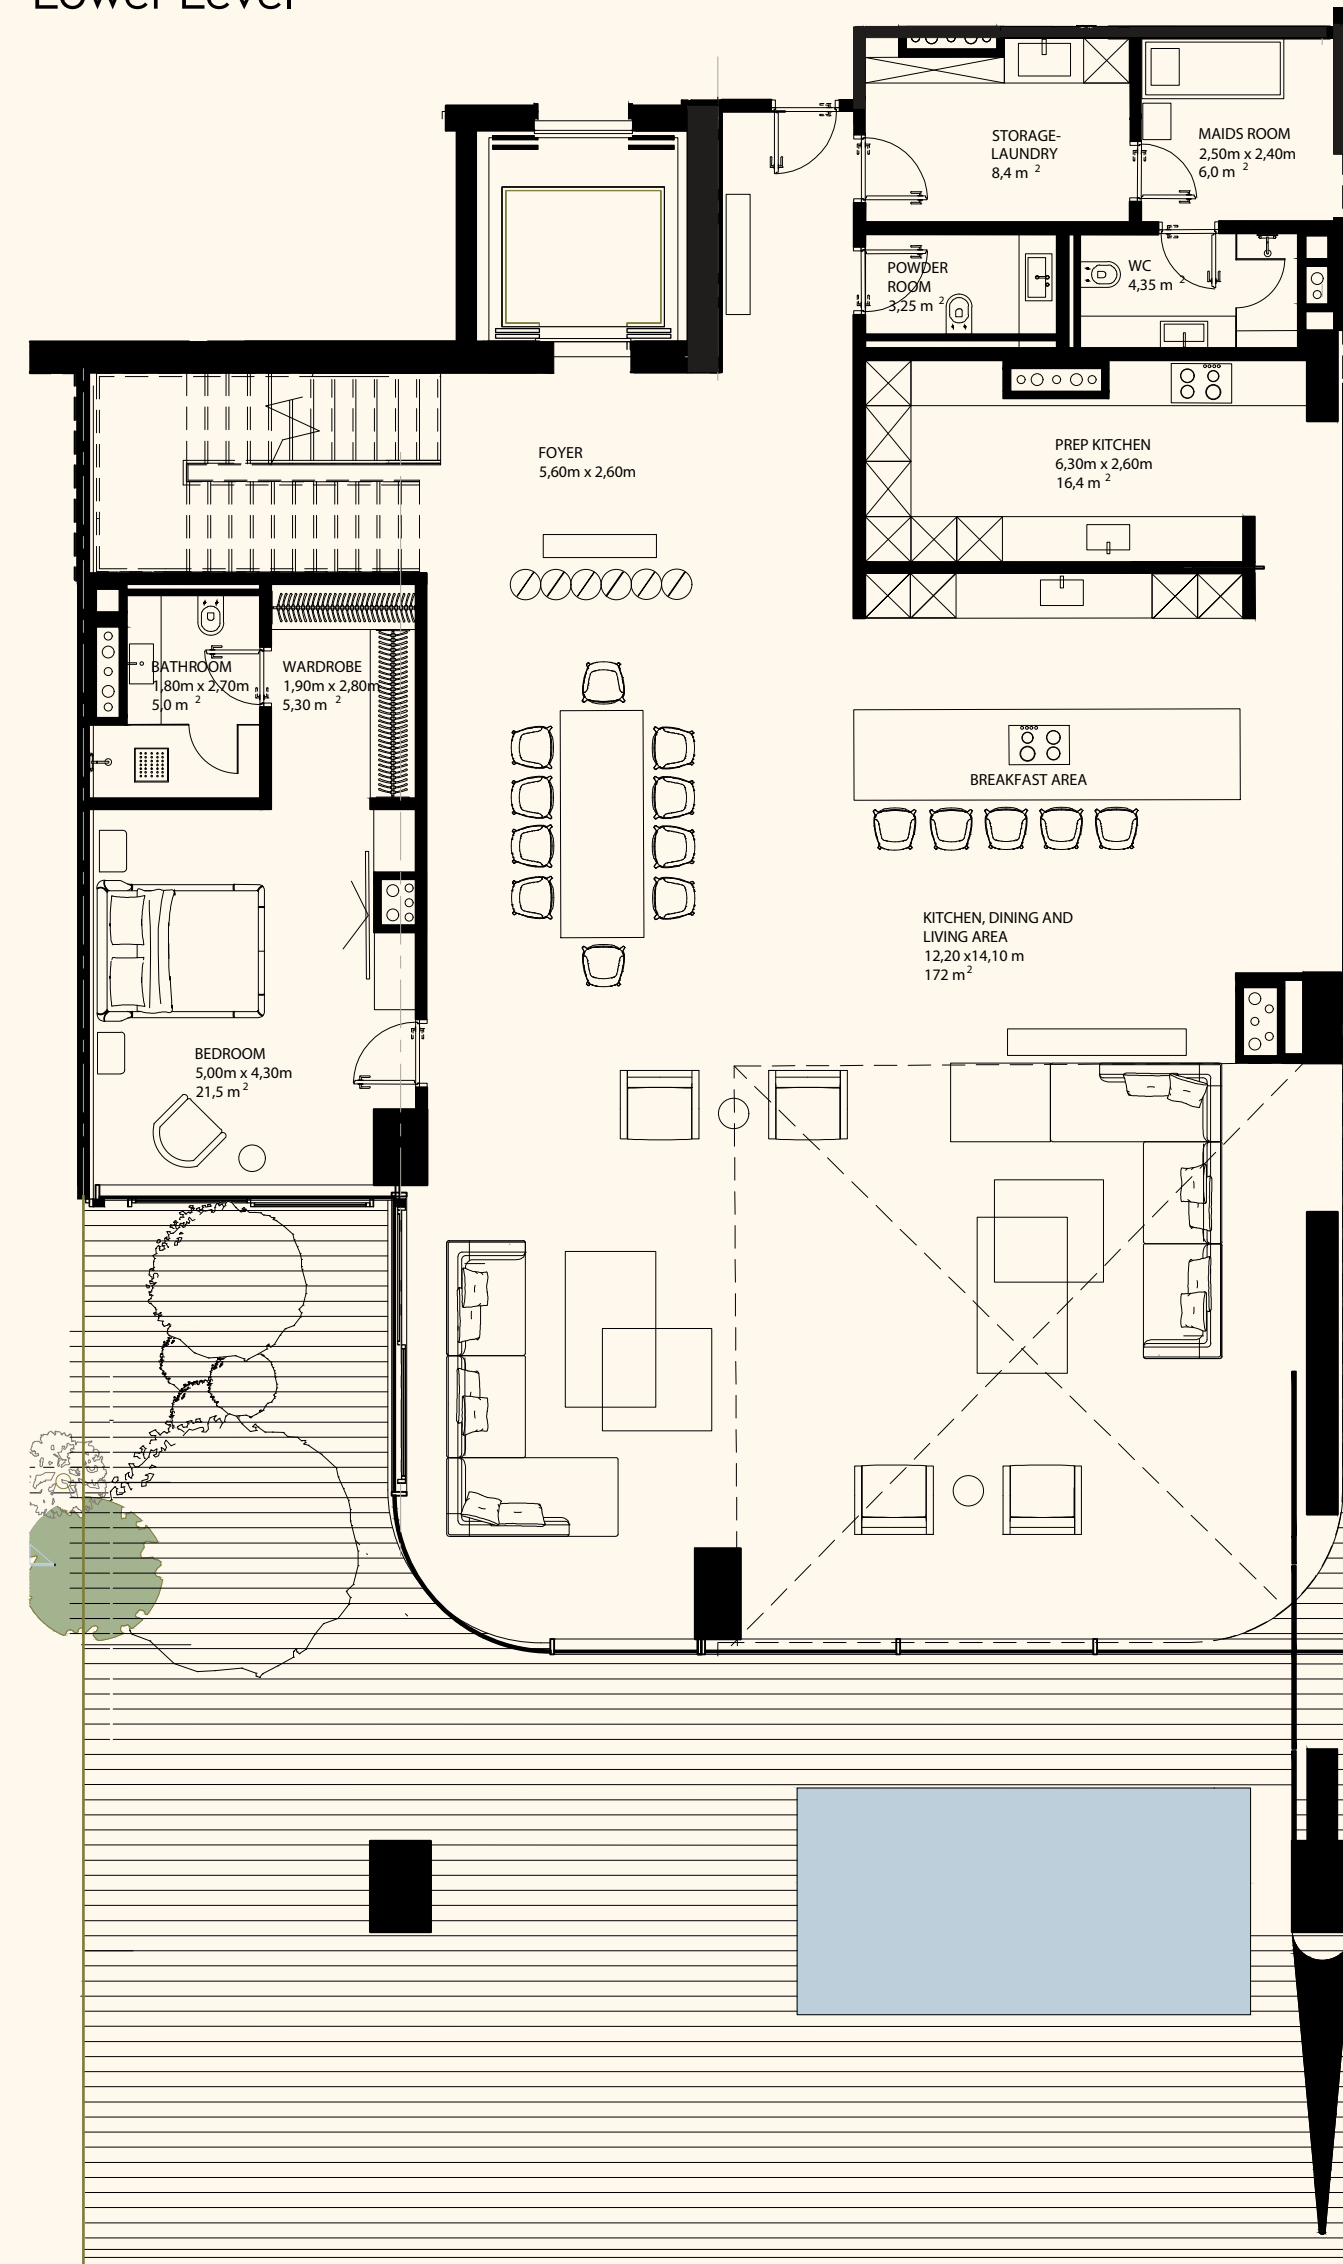

Sea View

Beach View

Unit 604

4 Bedroom Duplex | 6 Bathrooms | 4 Parking Spaces

Residence	5,671 sq. ft.	527 sq. mt.
Terrace	1,742 sq. ft.	162 sq. mt.
Total	7,413 sq. ft.	689 sq. mt.

Lower Level

Upper Level

ORLA

DORCHESTER COLLECTION

DUBAI

Sea View

Beach View

Unit 608

4 Bedroom Simplex | 5 Bathrooms | 4 Parking Spaces

Residence	4,198 sq. ft.	390 sq. mt.
Terrace	2,250 sq. ft.	209 sq. mt.
Total	6,448 sq. ft.	599 sq. mt.