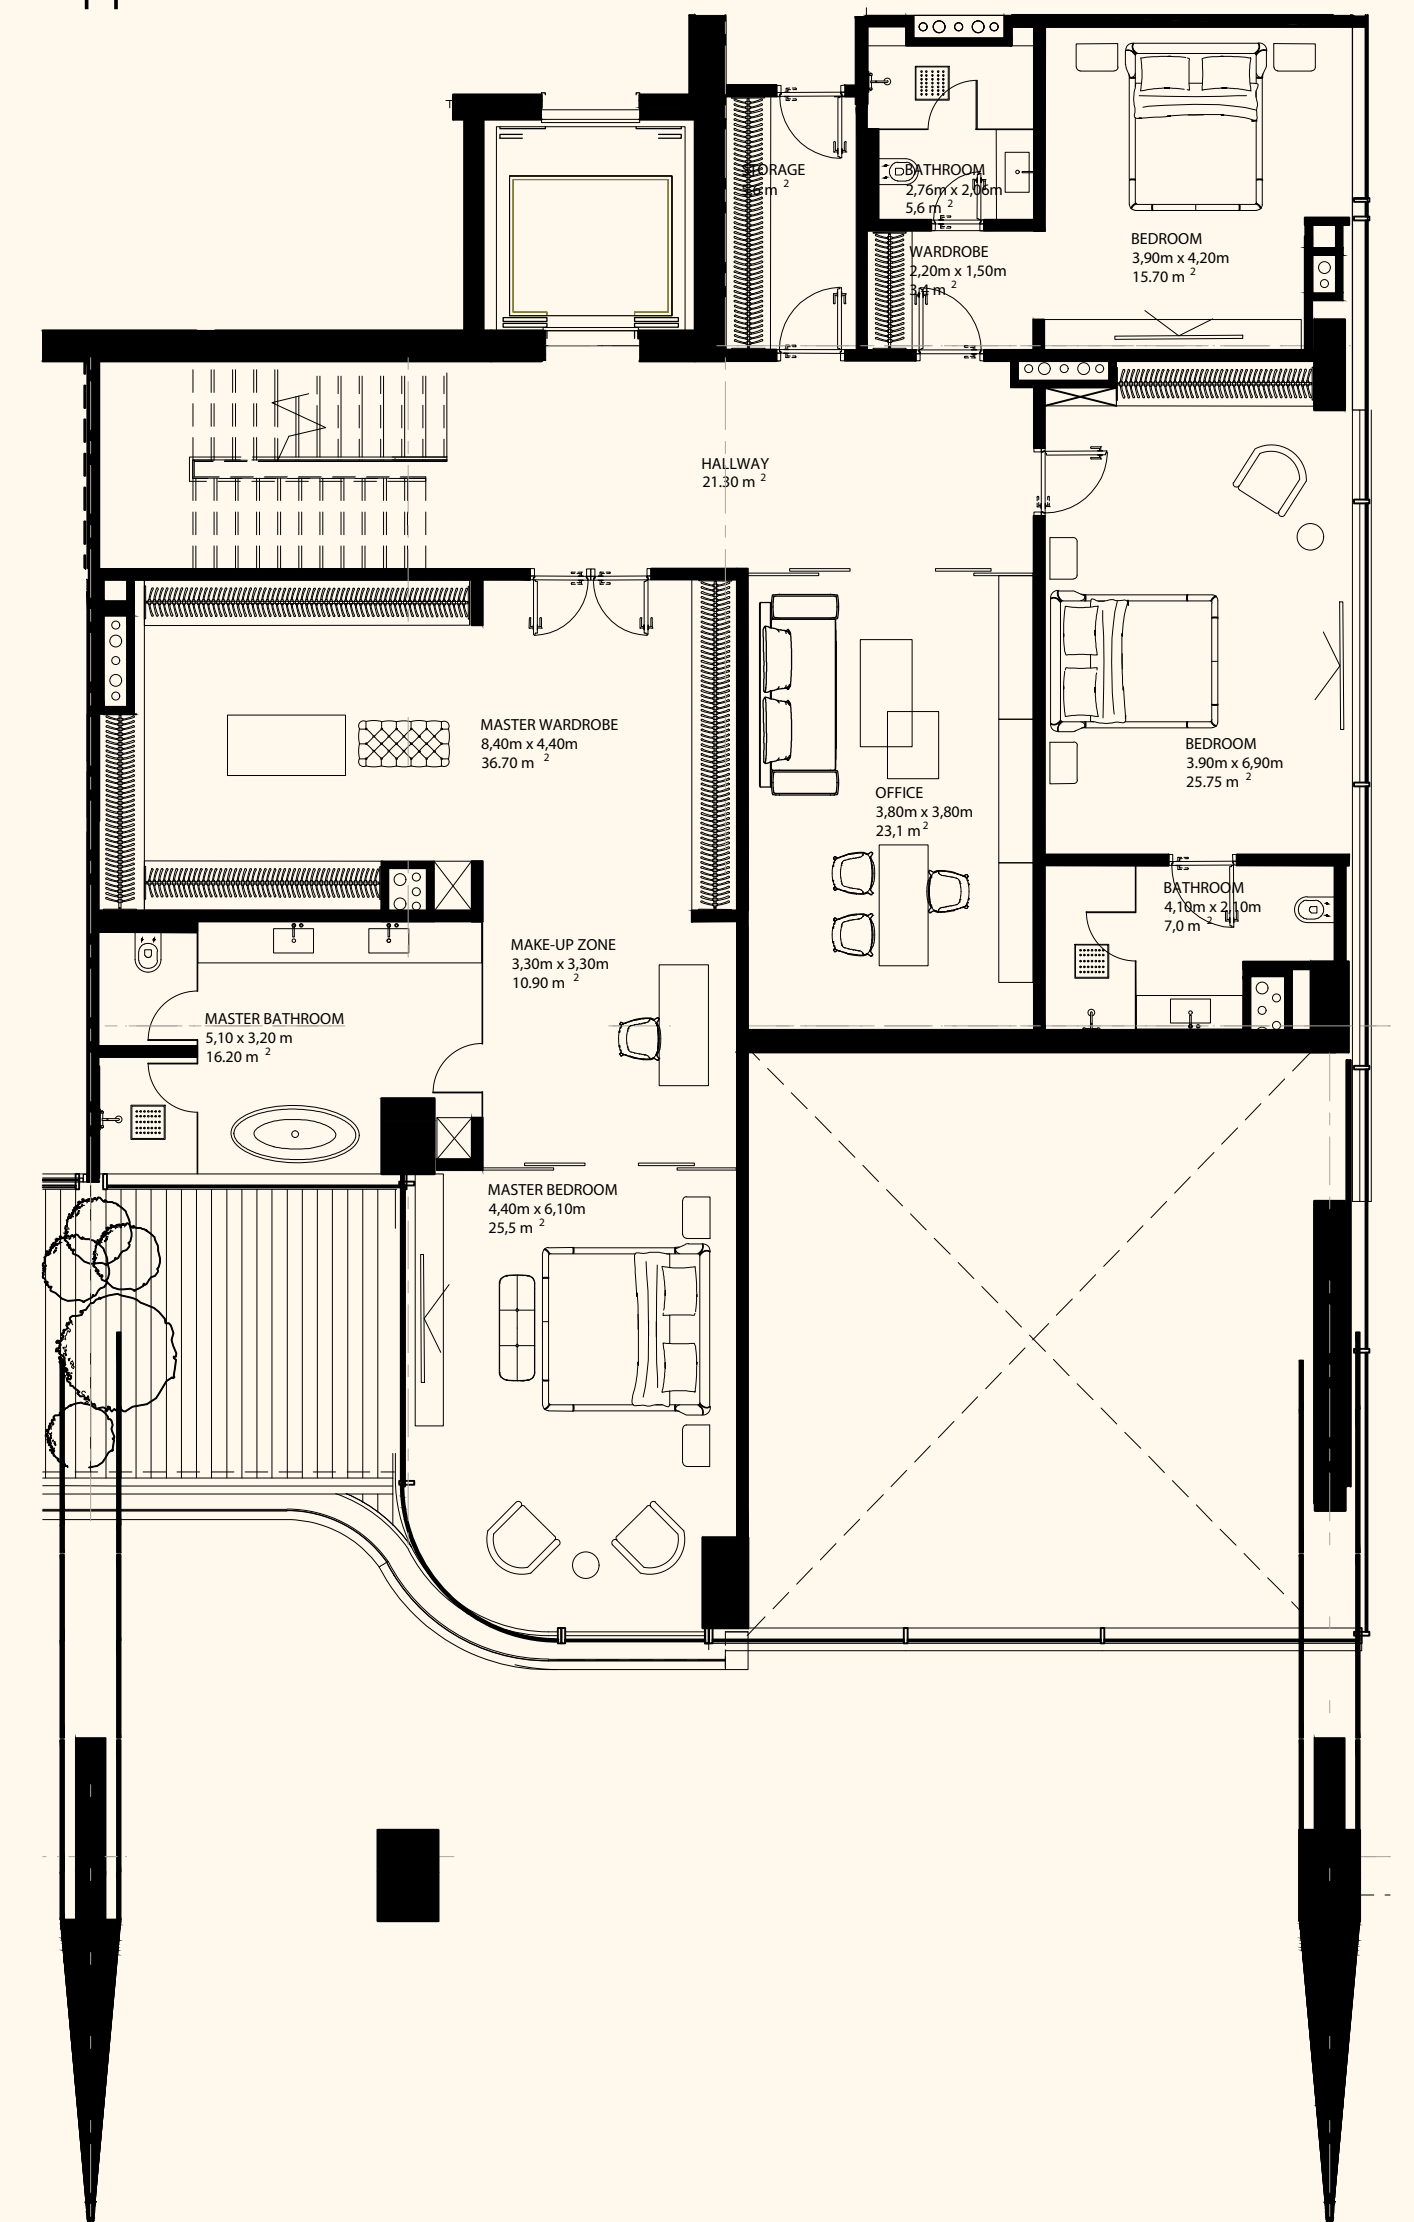

Sea View

Beach View

Unit 604

4 Bedroom Duplex | 6 Bathrooms | 4 Parking Spaces

Residence	5,671 sq. ft.	527 sq. mt.
Terrace	1,742 sq. ft.	162 sq. mt.
Total	7,413 sq. ft.	689 sq. mt.

Lower Level

Upper Level

ORLA

DORCHESTER COLLECTION

DUBAI

Sea View

Beach View

Unit 608

4 Bedroom Simplex | 5 Bathrooms | 4 Parking Spaces

Residence	4,198 sq. ft.	390 sq. mt.
Terrace	2,250 sq. ft.	209 sq. mt.
Total	6,448 sq. ft.	599 sq. mt.