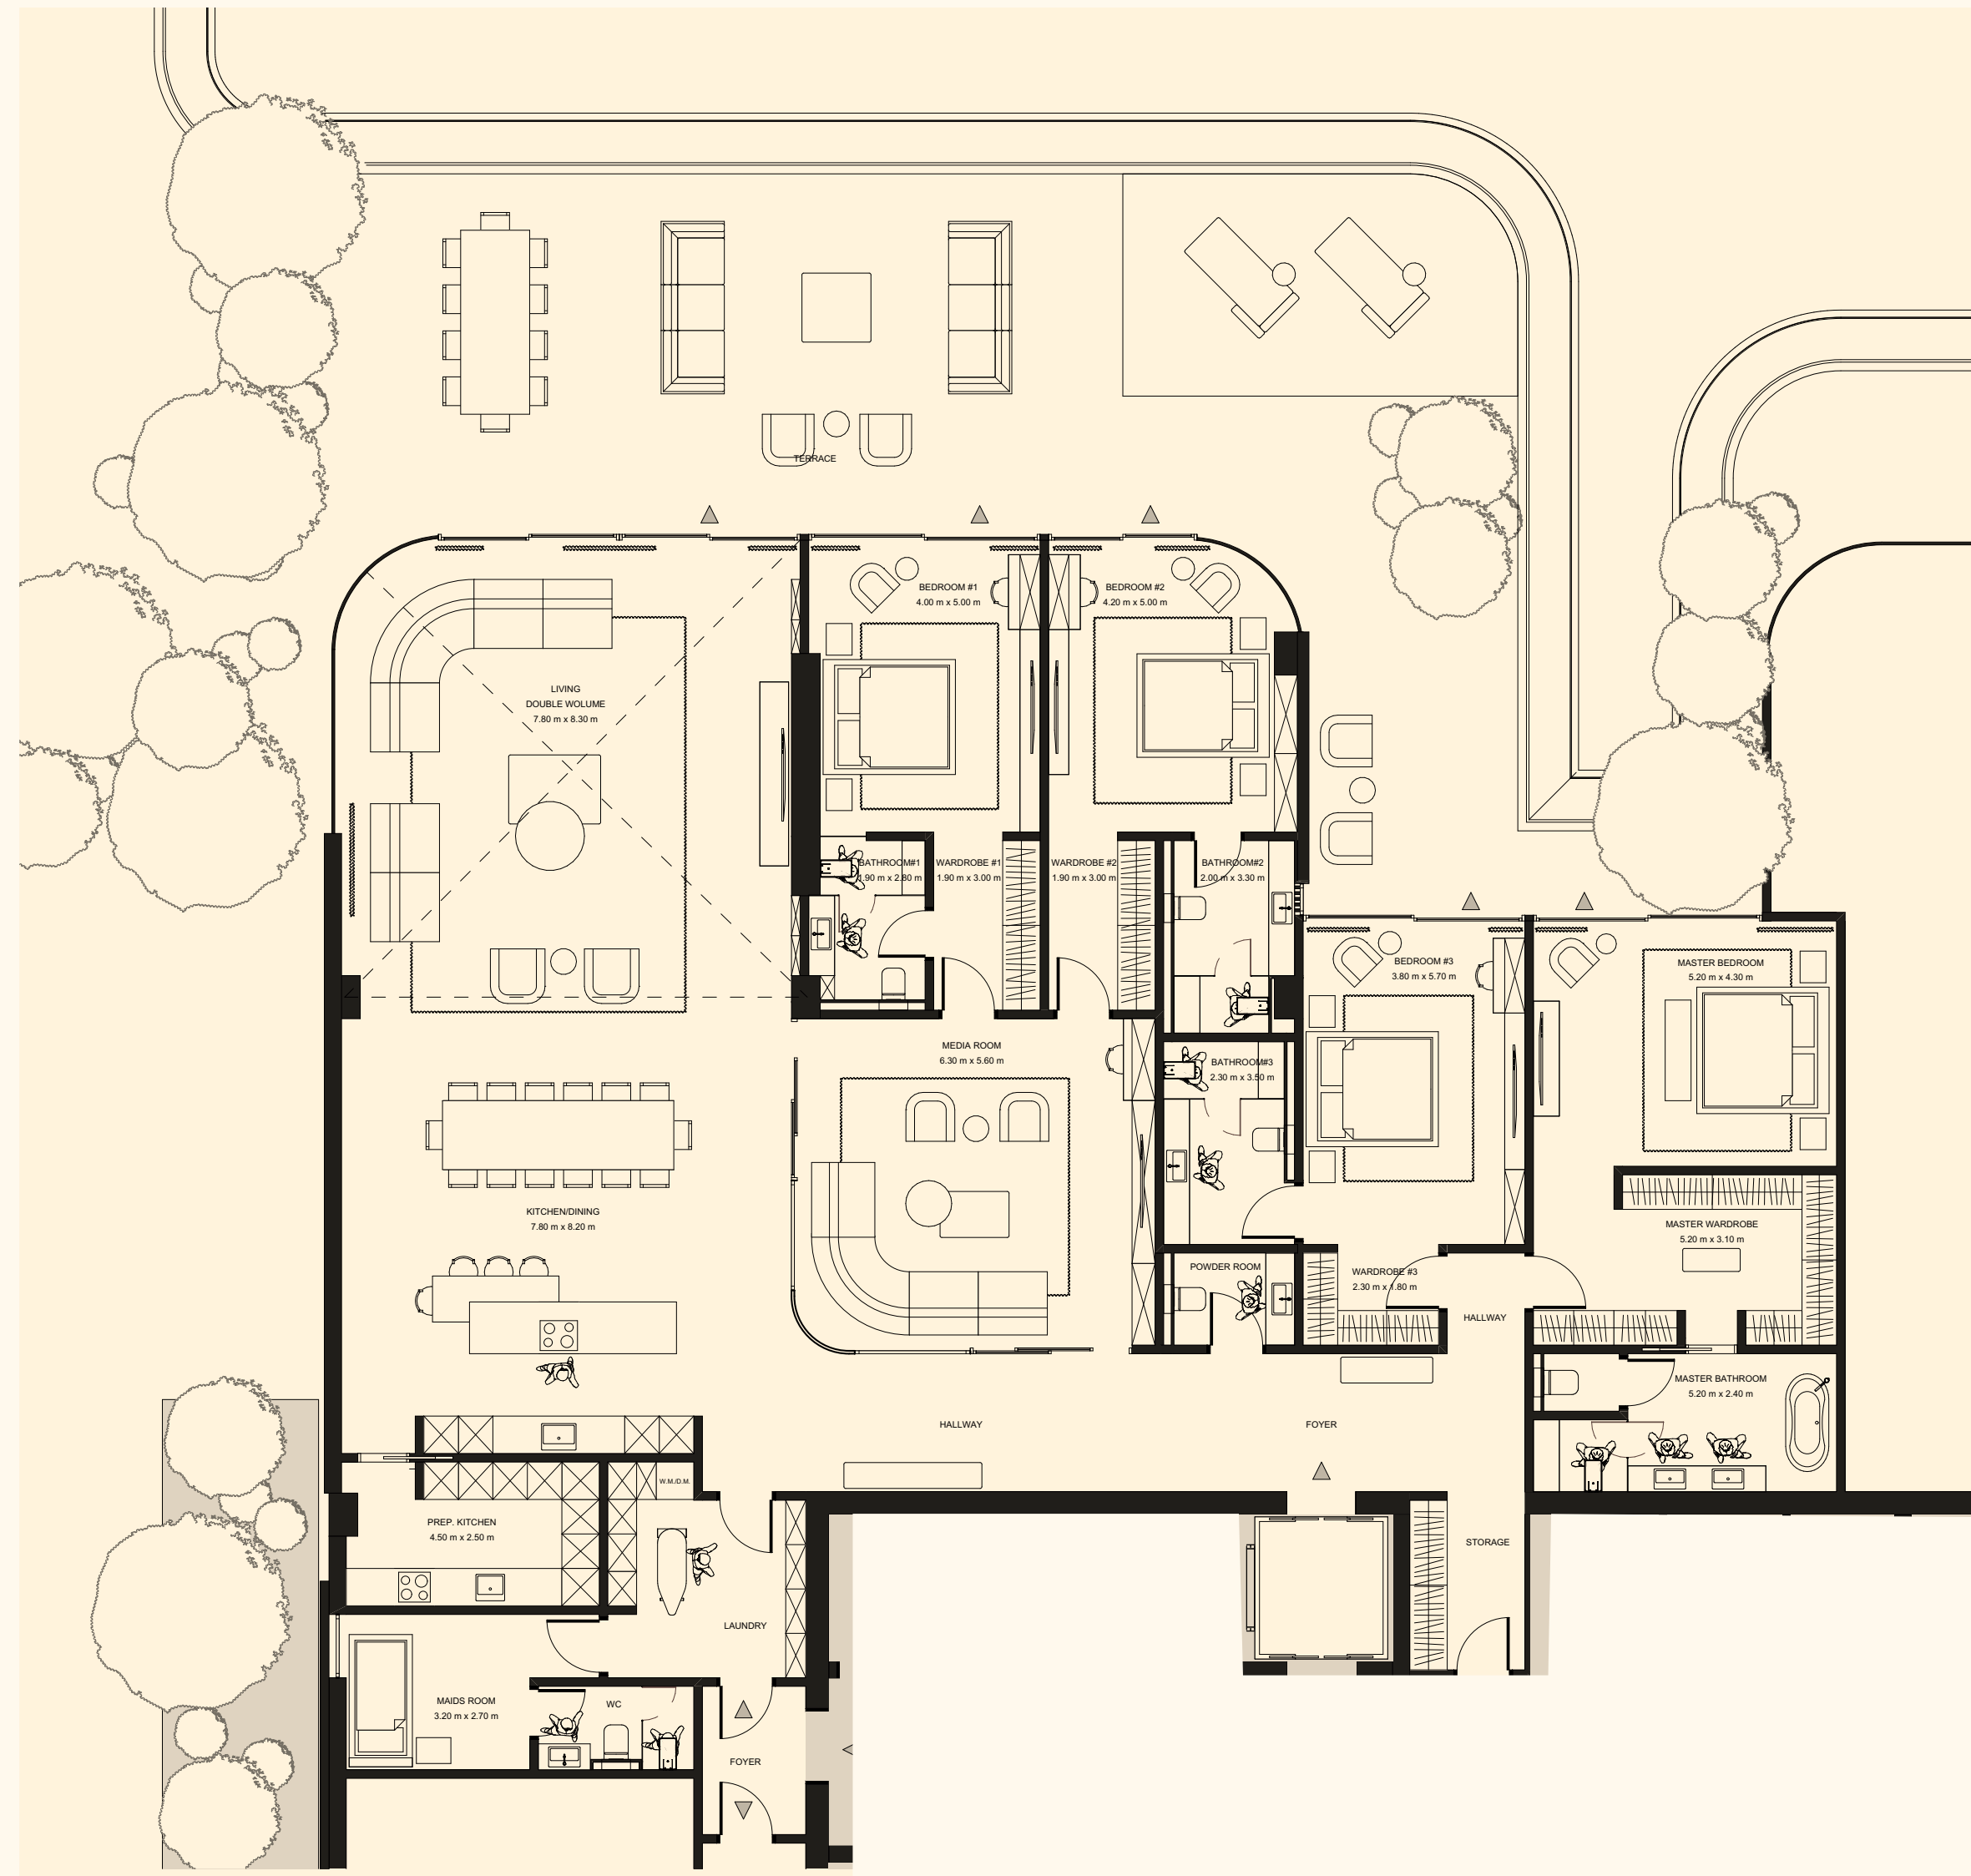

4 Bedroom Duplex | 6 Bathrooms | 4 Parking Spaces

Residence	5,885 sq. ft.	547 sq. mt.
Terrace	1,901 sq. ft.	177 sq. mt.
Total	7,786 sq. ft.	723 sq. mt.

ORLA

DORCHESTER COLLECTION

DUBAI

Sea View

Beach View

Unit 808