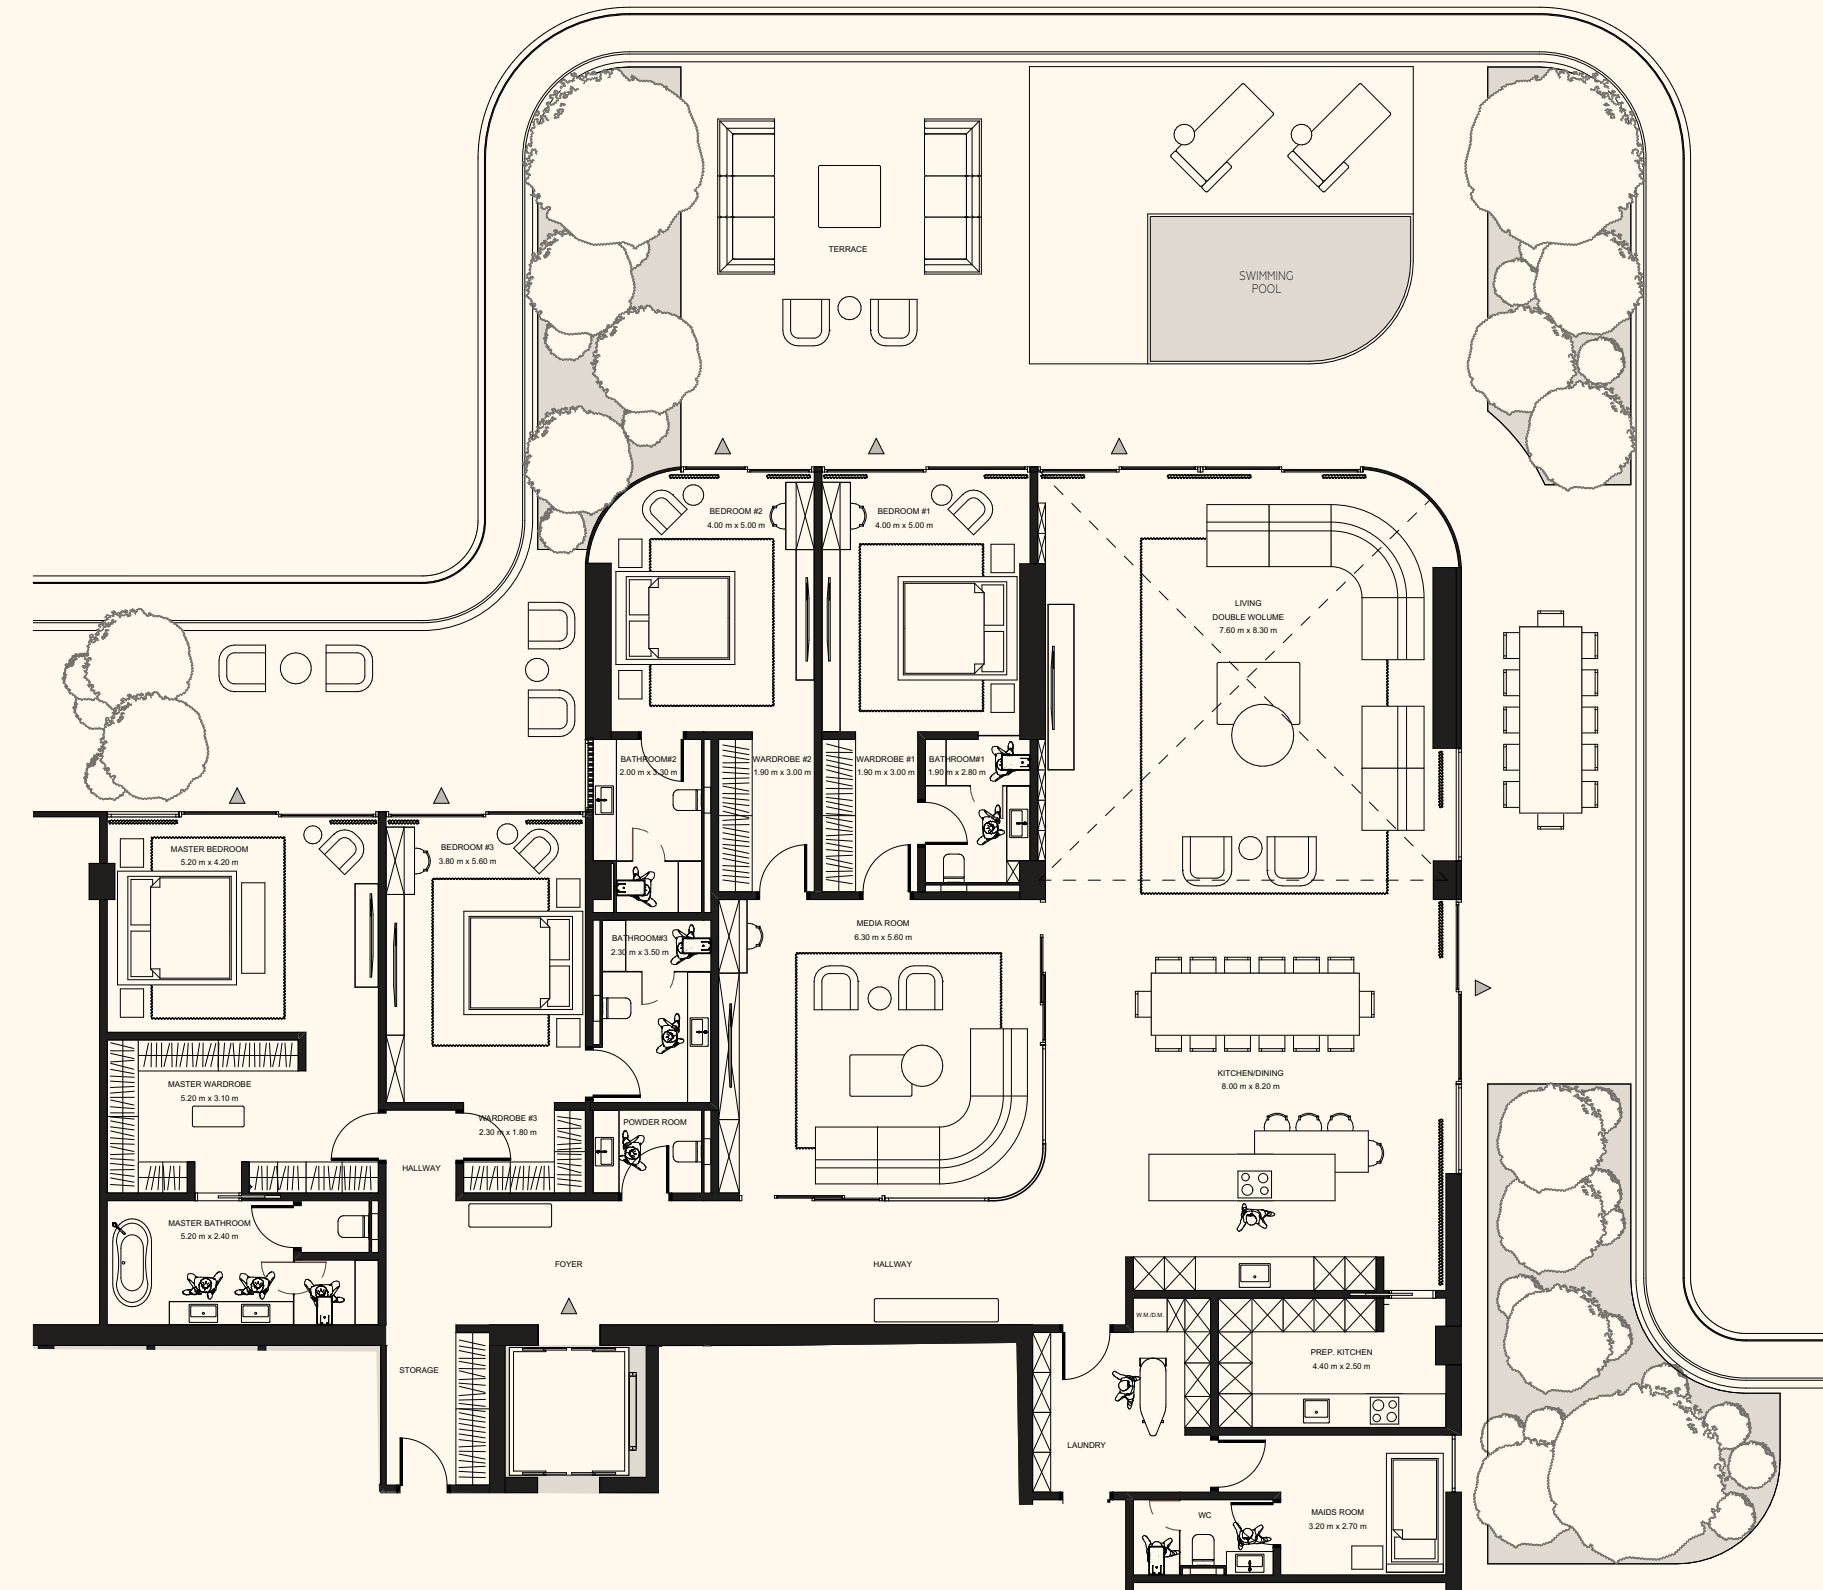

ORLA

DORCHESTER COLLECTION

DUBAI

Sea View

Beach View

Unit 403

4 Bedrooms | 6 Bathrooms | 4 Parking Spaces

Residence	4,398 sq. ft.	409 sq. mt.
Terrace	3,011 sq. ft.	280 sq. mt.
Total	7,409 sq. ft.	688 sq. mt.