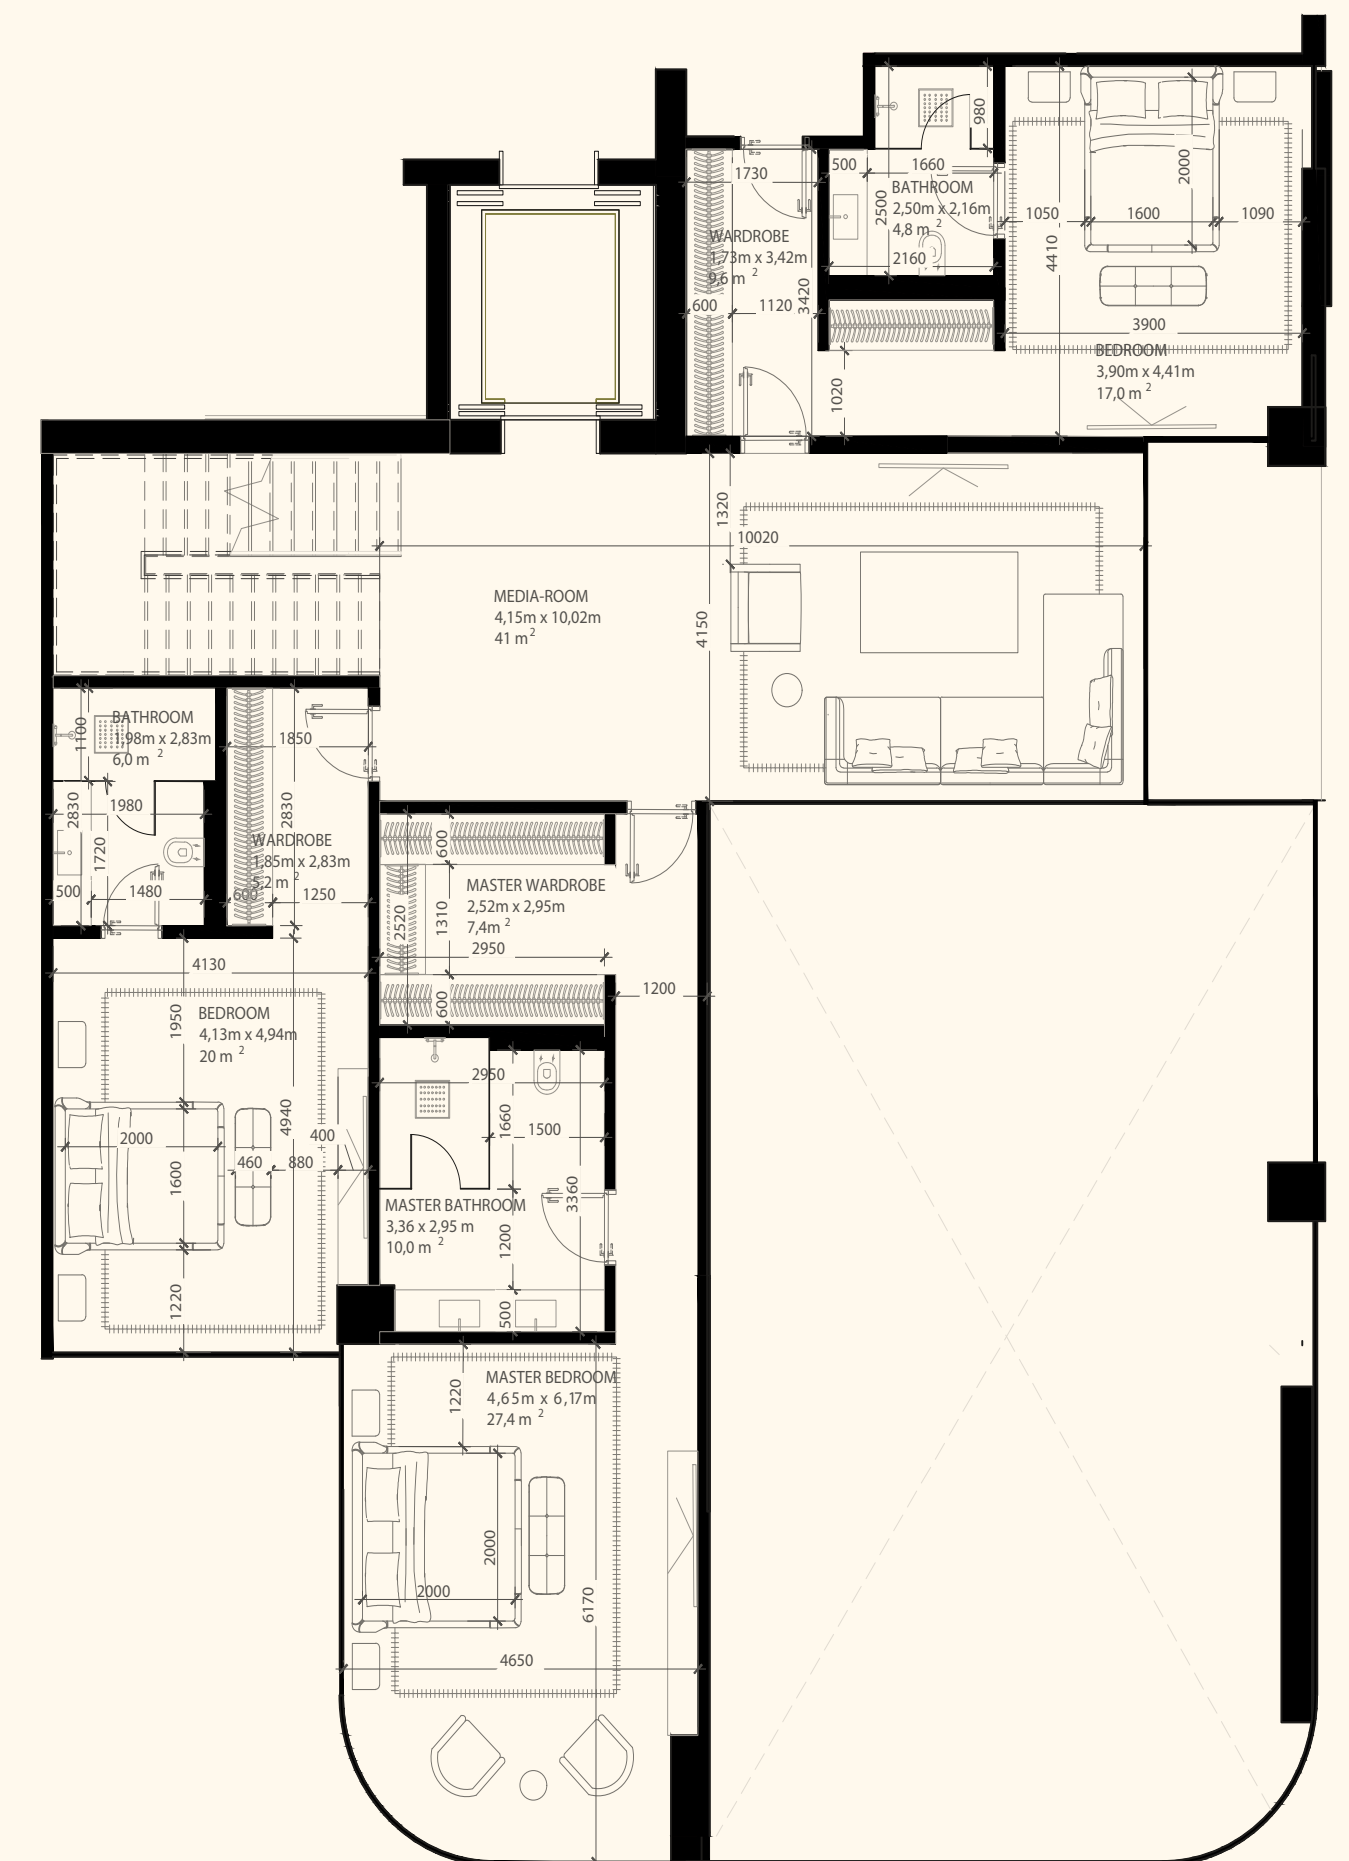

Beach View

Unit 203

4 Bedrooms | 6 Bathrooms | 4 Parking Spaces

Residence	4,431 sq. ft.	412 sq. mt.
Terrace	3,244 sq. ft.	301 sq. mt.
Total	7,675 sq. ft.	713 sq. mt.

ORLA

DORCHESTER COLLECTION
DUBAI

Sea View

Beach View

Lower Level

Upper Level

Unit 204

4 Bedroom Duplex | 6 Bathrooms | 4 Parking Spaces

Residence	4,953 sq. ft.	460 sq. mt.
Terrace	3,846 sq. ft.	357 sq. mt.
Total	8,799 sq. ft.	817 sq. mt.

ORLA

DORCHESTER COLLECTION
DUBAI

Sea View

Beach View

Unit 205

4 Bedroom Duplex | 6 Bathrooms | 4 Parking Spaces

Residence	6,566 sq. ft.	610 sq. mt.
Terrace	4,578 sq. ft.	425 sq. mt.
Total	11,145 sq. ft.	1,035 sq. mt.

Lower Level

Upper Level

ORLA

DORCHESTER COLLECTION

DUBAI

Sea View

Beach View

Unit 206

4 Bedroom Duplex | 6 Bathrooms | 4 Parking Spaces

Residence	6,861 sq. ft.	637 sq. mt.
Terrace	3,562 sq. ft.	331 sq. mt.
Total	10,424 sq. ft.	968 sq. mt.