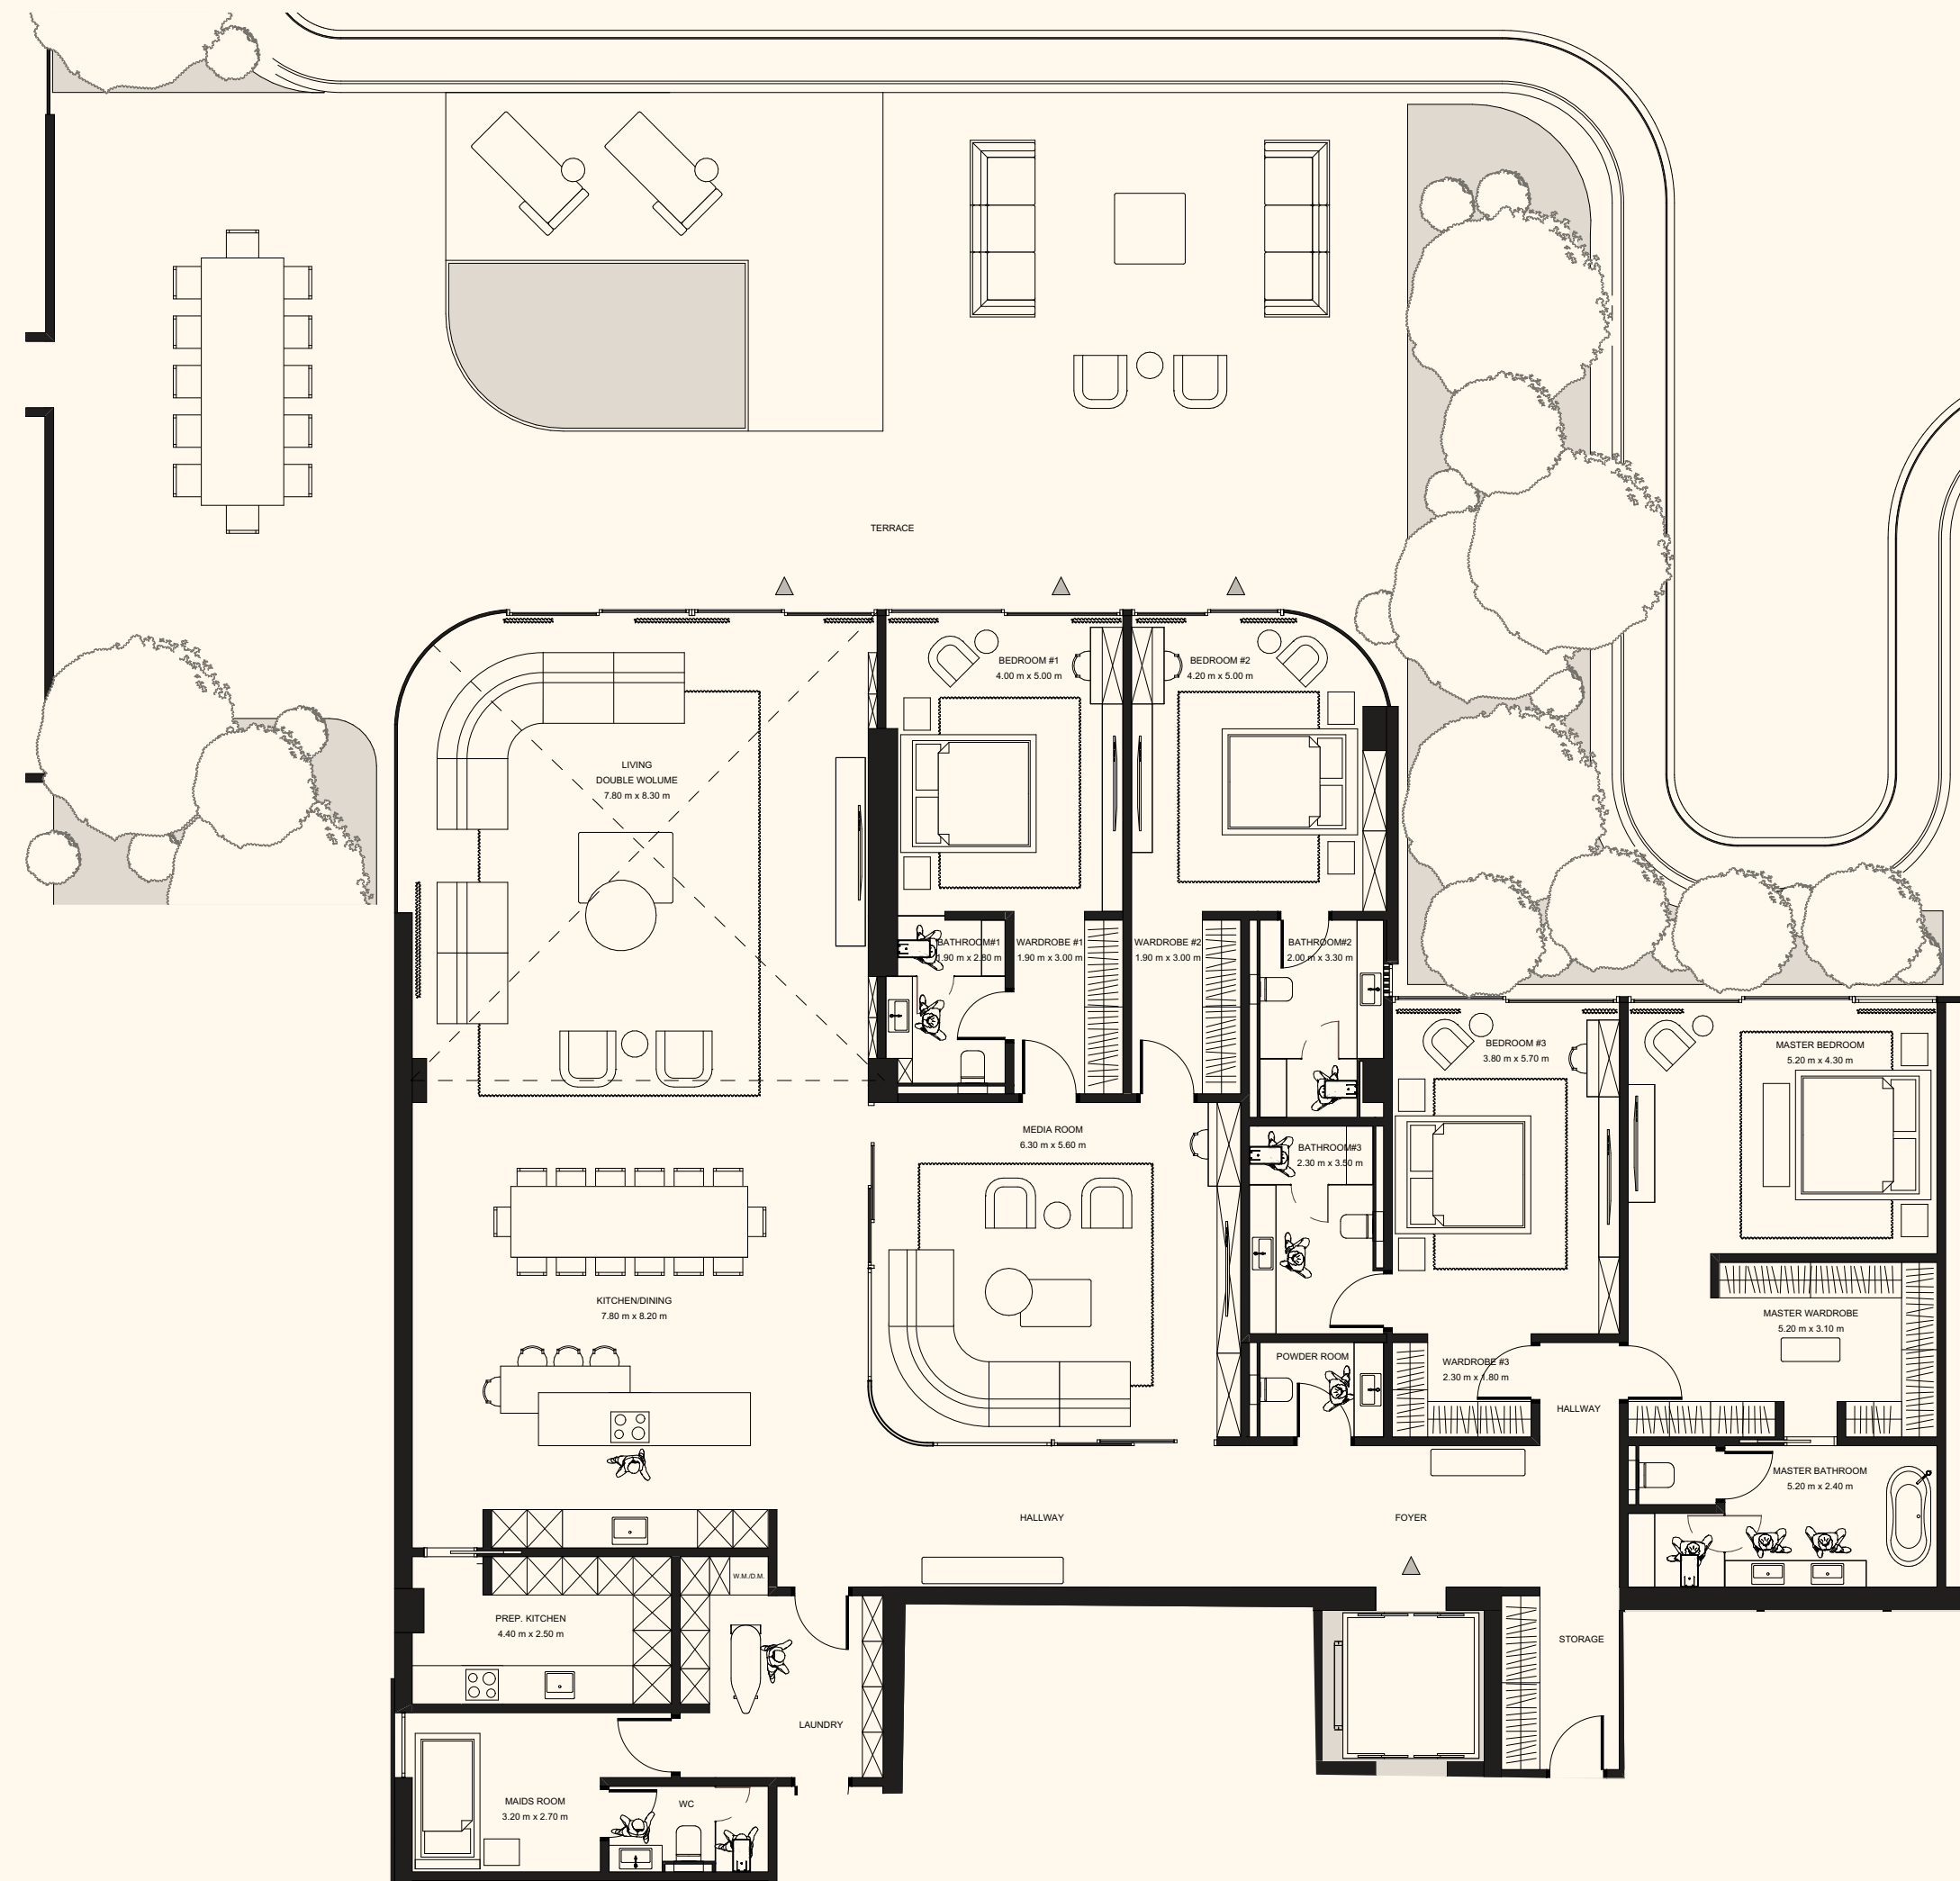

Unit 408

4 Bedrooms | 6 Bathrooms | 4 Parking Spaces

Residence	4,420 sq. ft.	411 sq. mt.
Terrace	3,113 sq. ft.	289 sq. mt.
Total	7,533 sq. ft.	700 sq. mt.