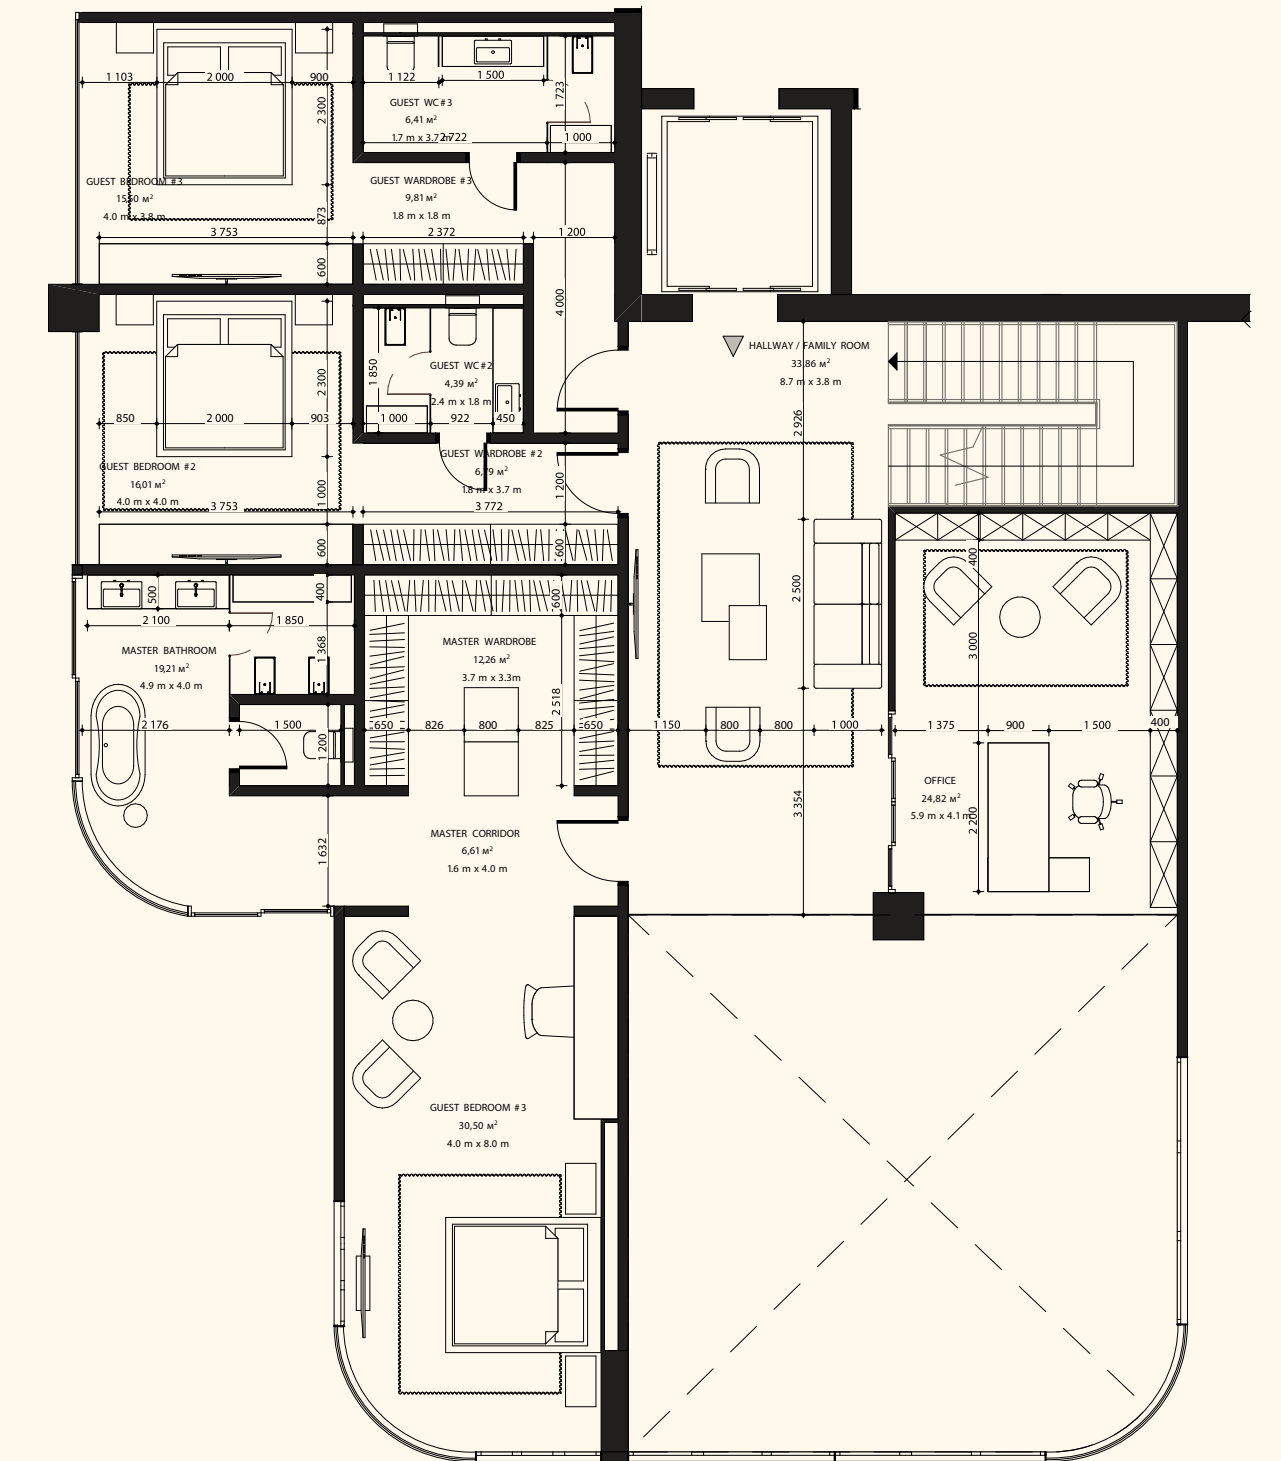

ORLA

DORCHESTER COLLECTION

DUBAI

Sea View

Beach View

Unit 206

4 Bedroom Duplex | 6 Bathrooms | 4 Parking Spaces

Residence	6,861 sq. ft.	637 sq. mt.
Terrace	3,562 sq. ft.	331 sq. mt.
Total	10,424 sq. ft.	968 sq. mt.

Lower Level

Upper Level

ORLA

DORCHESTER COLLECTION
DUBAI

Sea View

Beach View

Lower Level

Upper Level

Unit 207

4 Bedroom Duplex | 6 Bathrooms | 4 Parking Spaces

Residence	5,609 sq. ft.	521 sq. mt.
Terrace	2,606 sq. ft.	242 sq. mt.
Total	8,216 sq. ft.	763 sq. mt.

ORLA

DORCHESTER COLLECTION

DUBAI

Sea View

Beach View