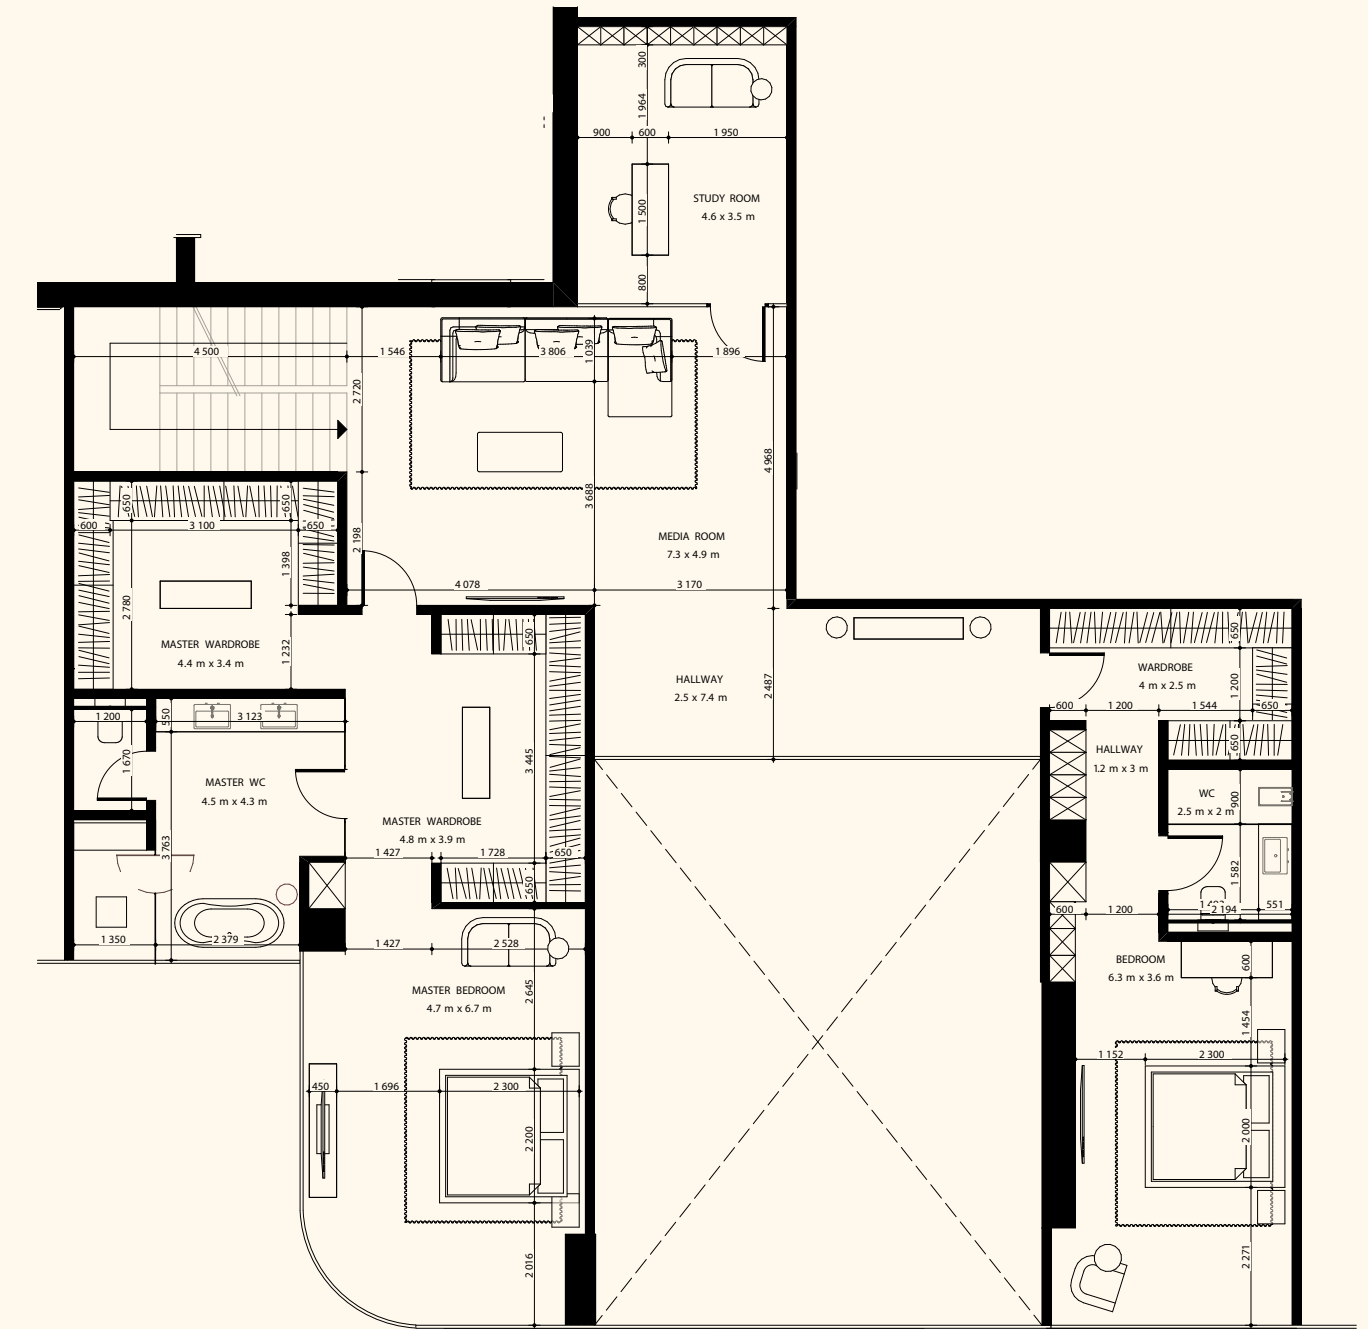

ORLA

DORCHESTER COLLECTION

DUBAI

Sea View

Beach View

Unit 803

4 Bedrooms | 6 Bathrooms | 4 Parking Spaces

Residence	4,426sq. ft.	411 sq. mt.
Terrace	3,011 sq. ft.	280 sq. mt.
Total	7,438 sq. ft.	691 sq. mt.

ORLA

DORCHESTER COLLECTION

DUBAI

Sea View

Beach View

Lower Level

Upper Level

Unit 804

4 Bedroom Duplex | 6 Bathrooms | 4 Parking Spaces

Residence	5,885 sq. ft.	547 sq. mt.
Terrace	1,901 sq. ft.	177 sq. mt.
Total	7,786 sq. ft.	723 sq. mt.

ORLA

DORCHESTER COLLECTION

DUBAI

Sea View

Beach View

Unit 808