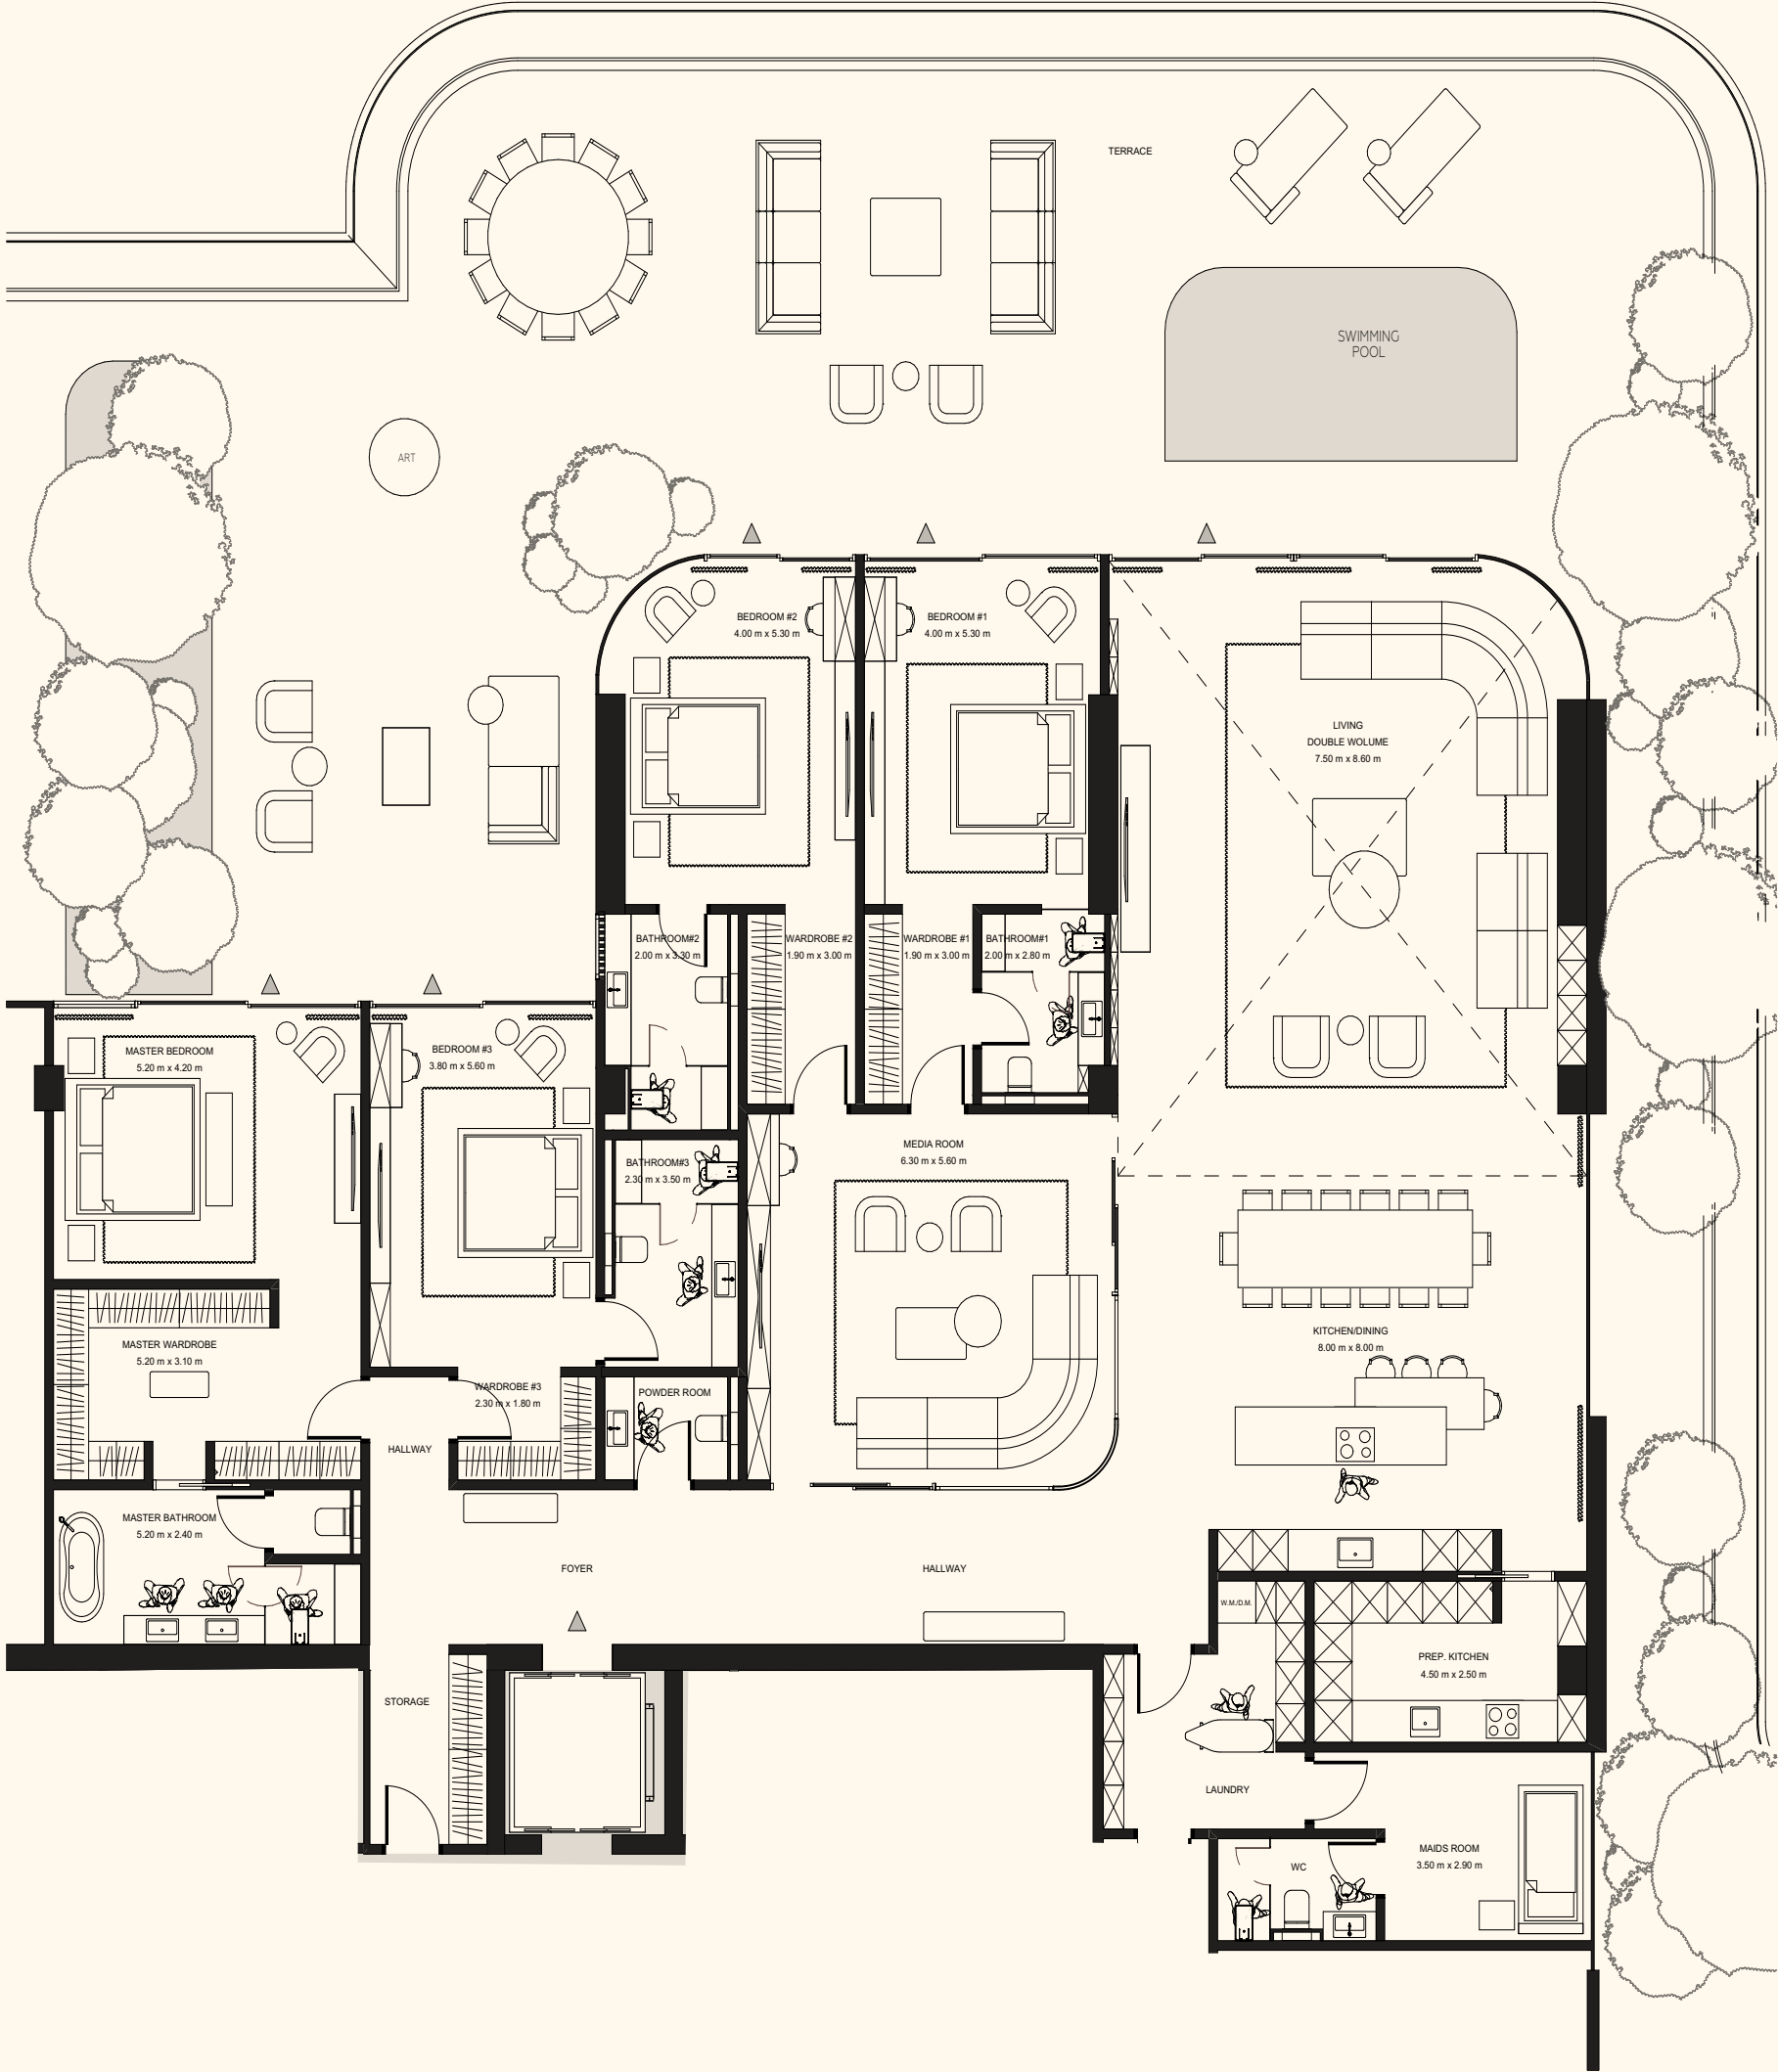

Beach View

Unit 203

4 Bedrooms | 6 Bathrooms | 4 Parking Spaces

Residence	4,431 sq. ft.	412 sq. mt.
Terrace	3,244 sq. ft.	301 sq. mt.
Total	7,675 sq. ft.	713 sq. mt.

ORLA

DORCHESTER COLLECTION
DUBAI

Sea View