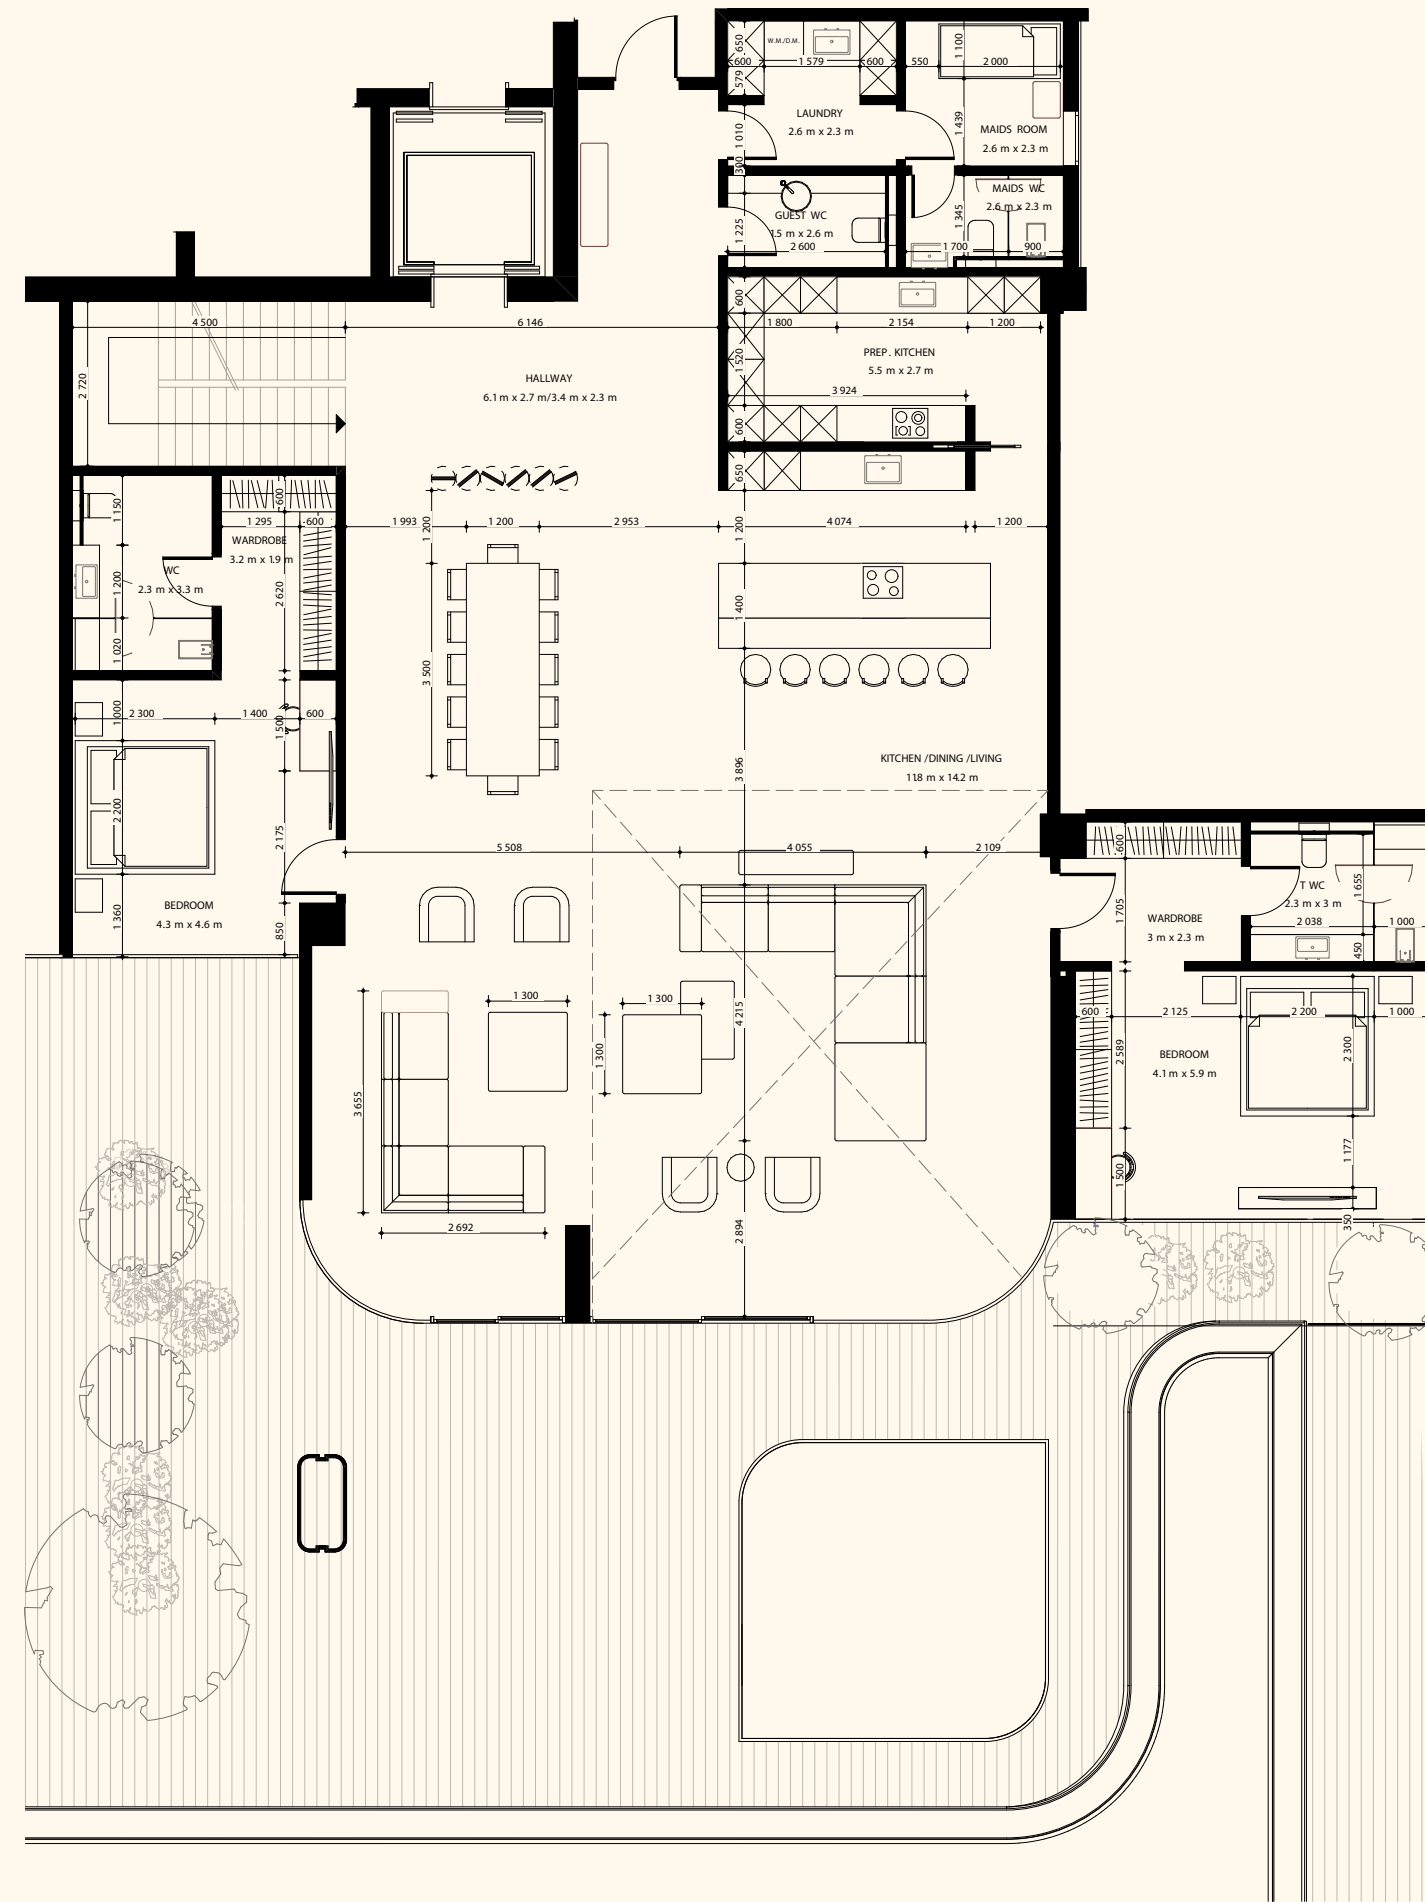

ORLA

DORCHESTER COLLECTION

DUBAI

Sea View

Beach View

Unit 803

4 Bedrooms | 6 Bathrooms | 4 Parking Spaces

Residence	4,426sq. ft.	411 sq. mt.
Terrace	3,011 sq. ft.	280 sq. mt.
Total	7,438 sq. ft.	691 sq. mt.

ORLA

DORCHESTER COLLECTION

DUBAI

Sea View

Beach View

Lower Level

Upper Level

Unit 804

4 Bedroom Duplex | 6 Bathrooms | 4 Parking Spaces

Residence	5,885 sq. ft.	547 sq. mt.
Terrace	1,901 sq. ft.	177 sq. mt.
Total	7,786 sq. ft.	723 sq. mt.

ORLA

DORCHESTER COLLECTION

DUBAI

Sea View

Beach View

Unit 808