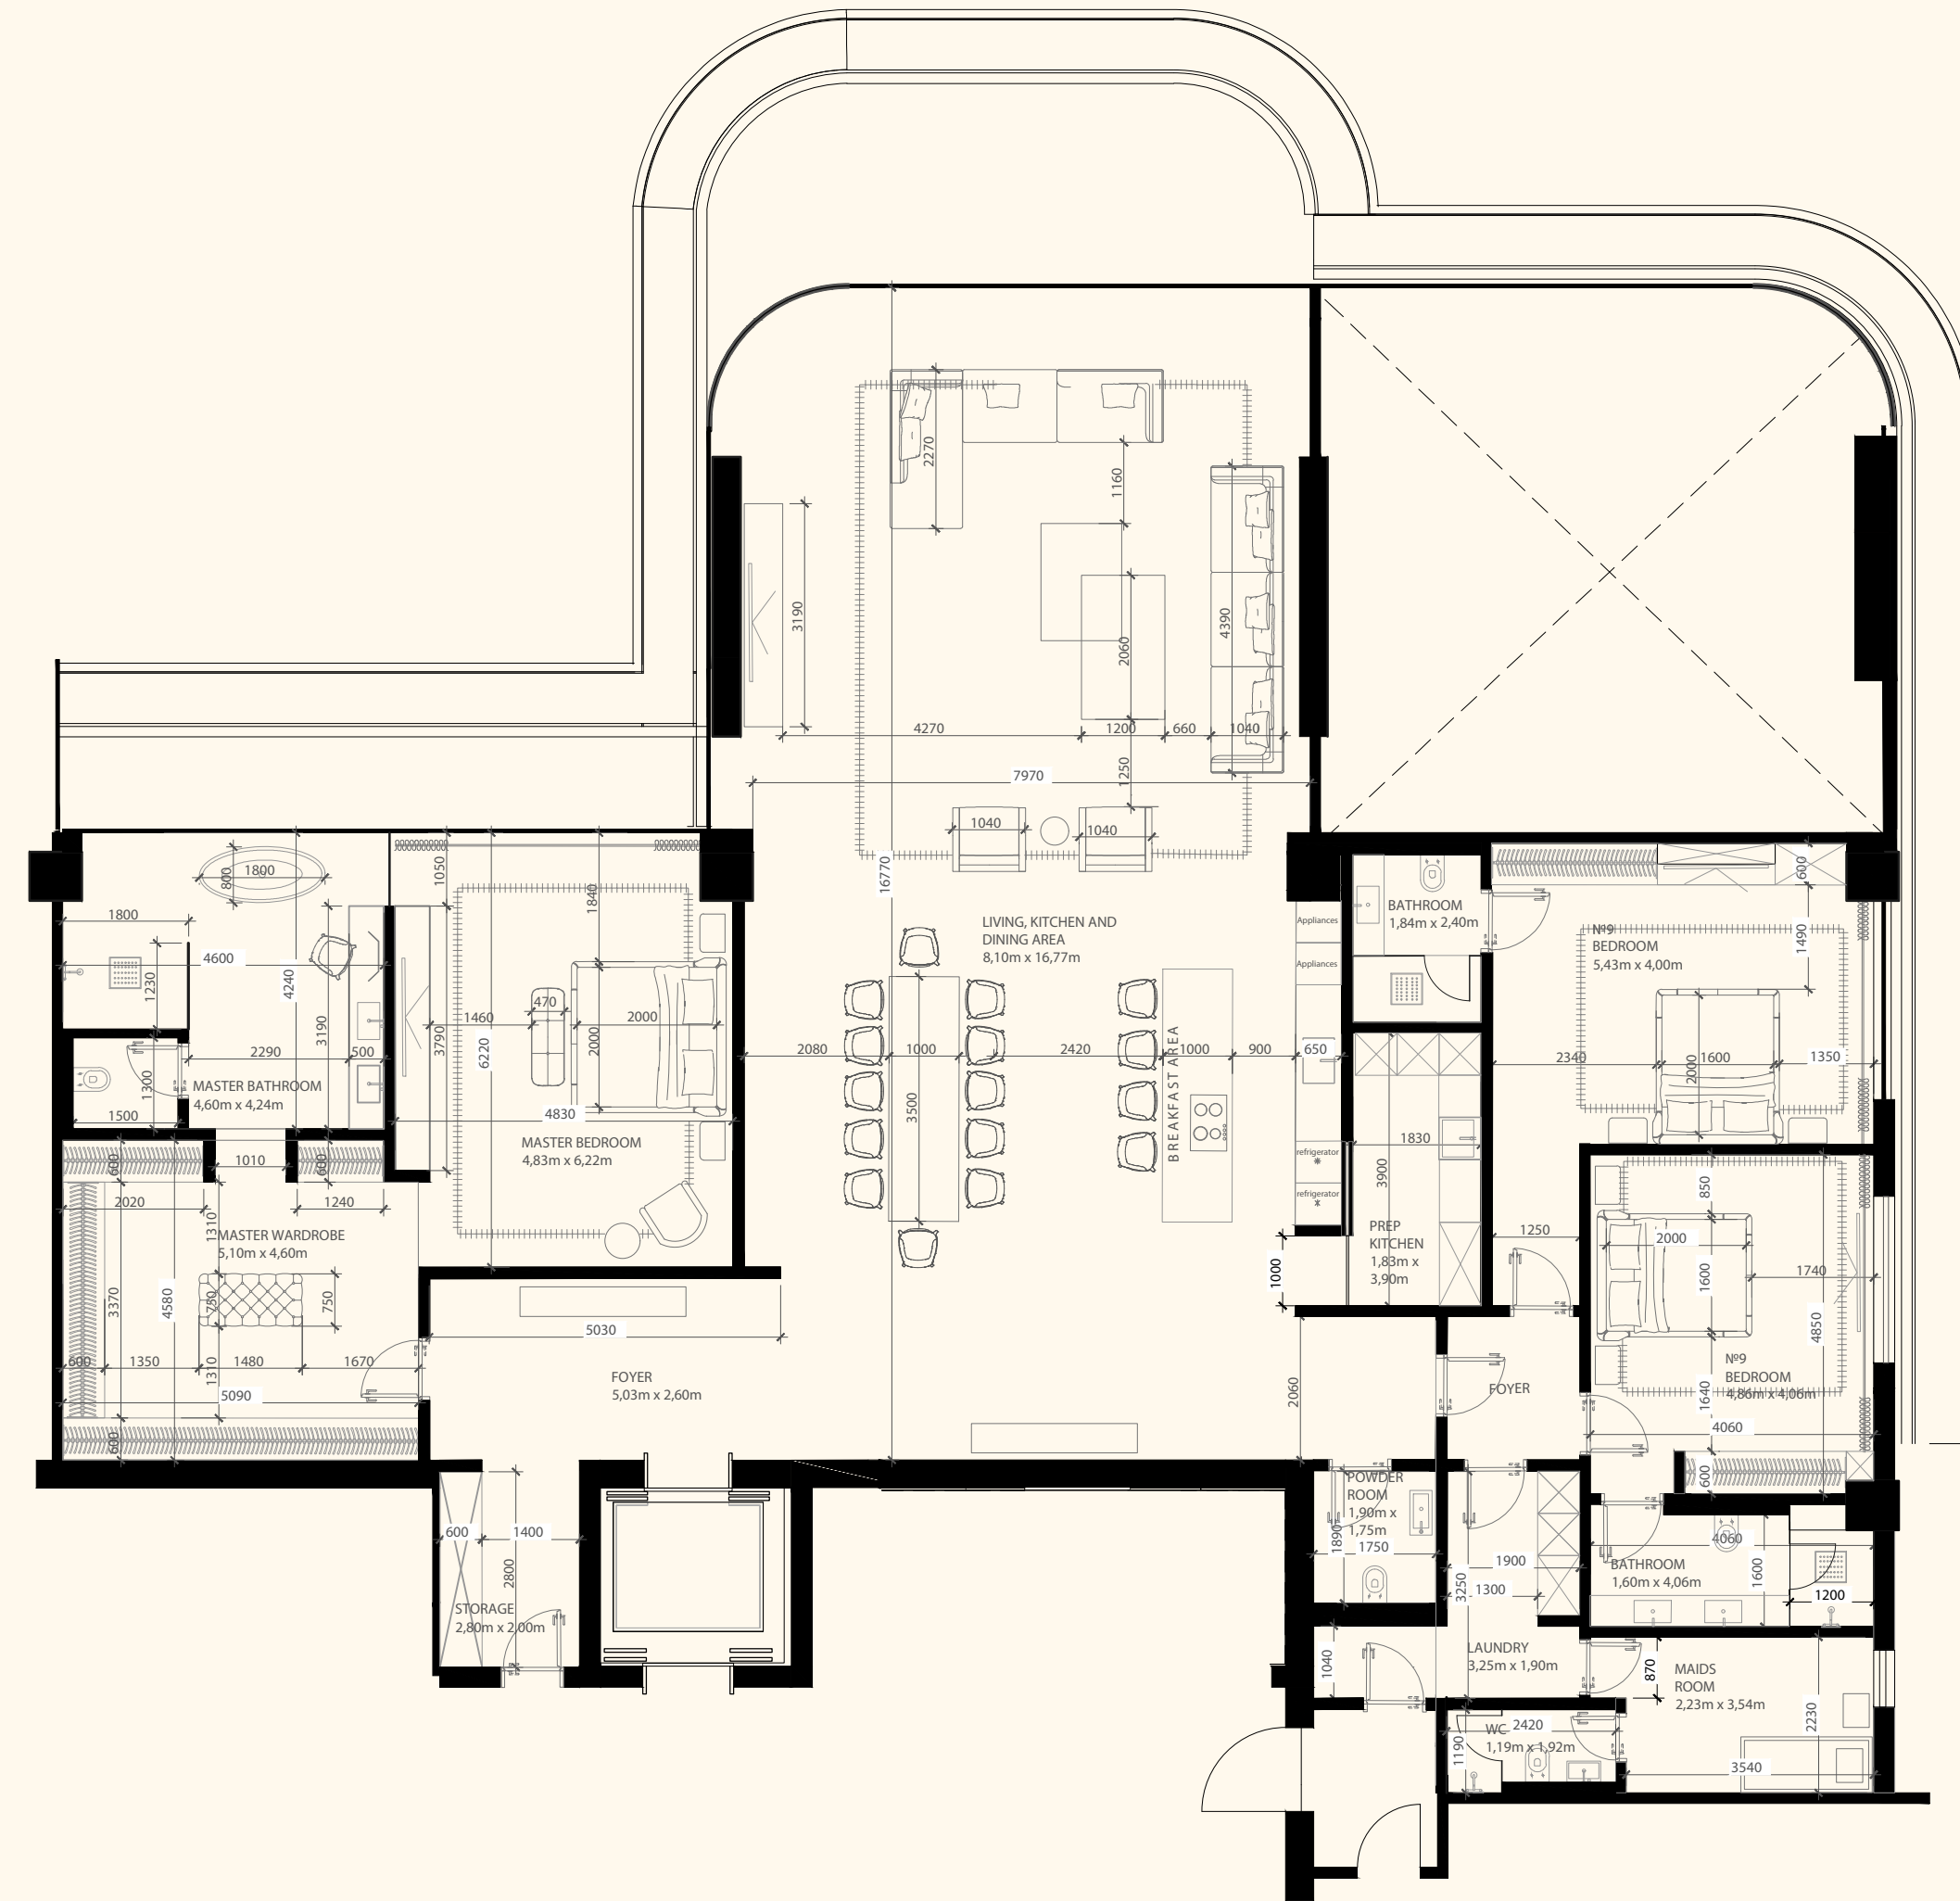

Unit 211

2 Bedrooms | 3 Bathrooms | 2 Parking Spaces

Residence	2,338 sq. ft.	217 sq. mt.
Terrace	1,825 sq. ft.	170 sq. mt.
<hr/>		
Total	4,163 sq. ft.	387 sq. mt.

ORLA

DORCHESTER COLLECTION
DUBAI

Sea View

Beach View