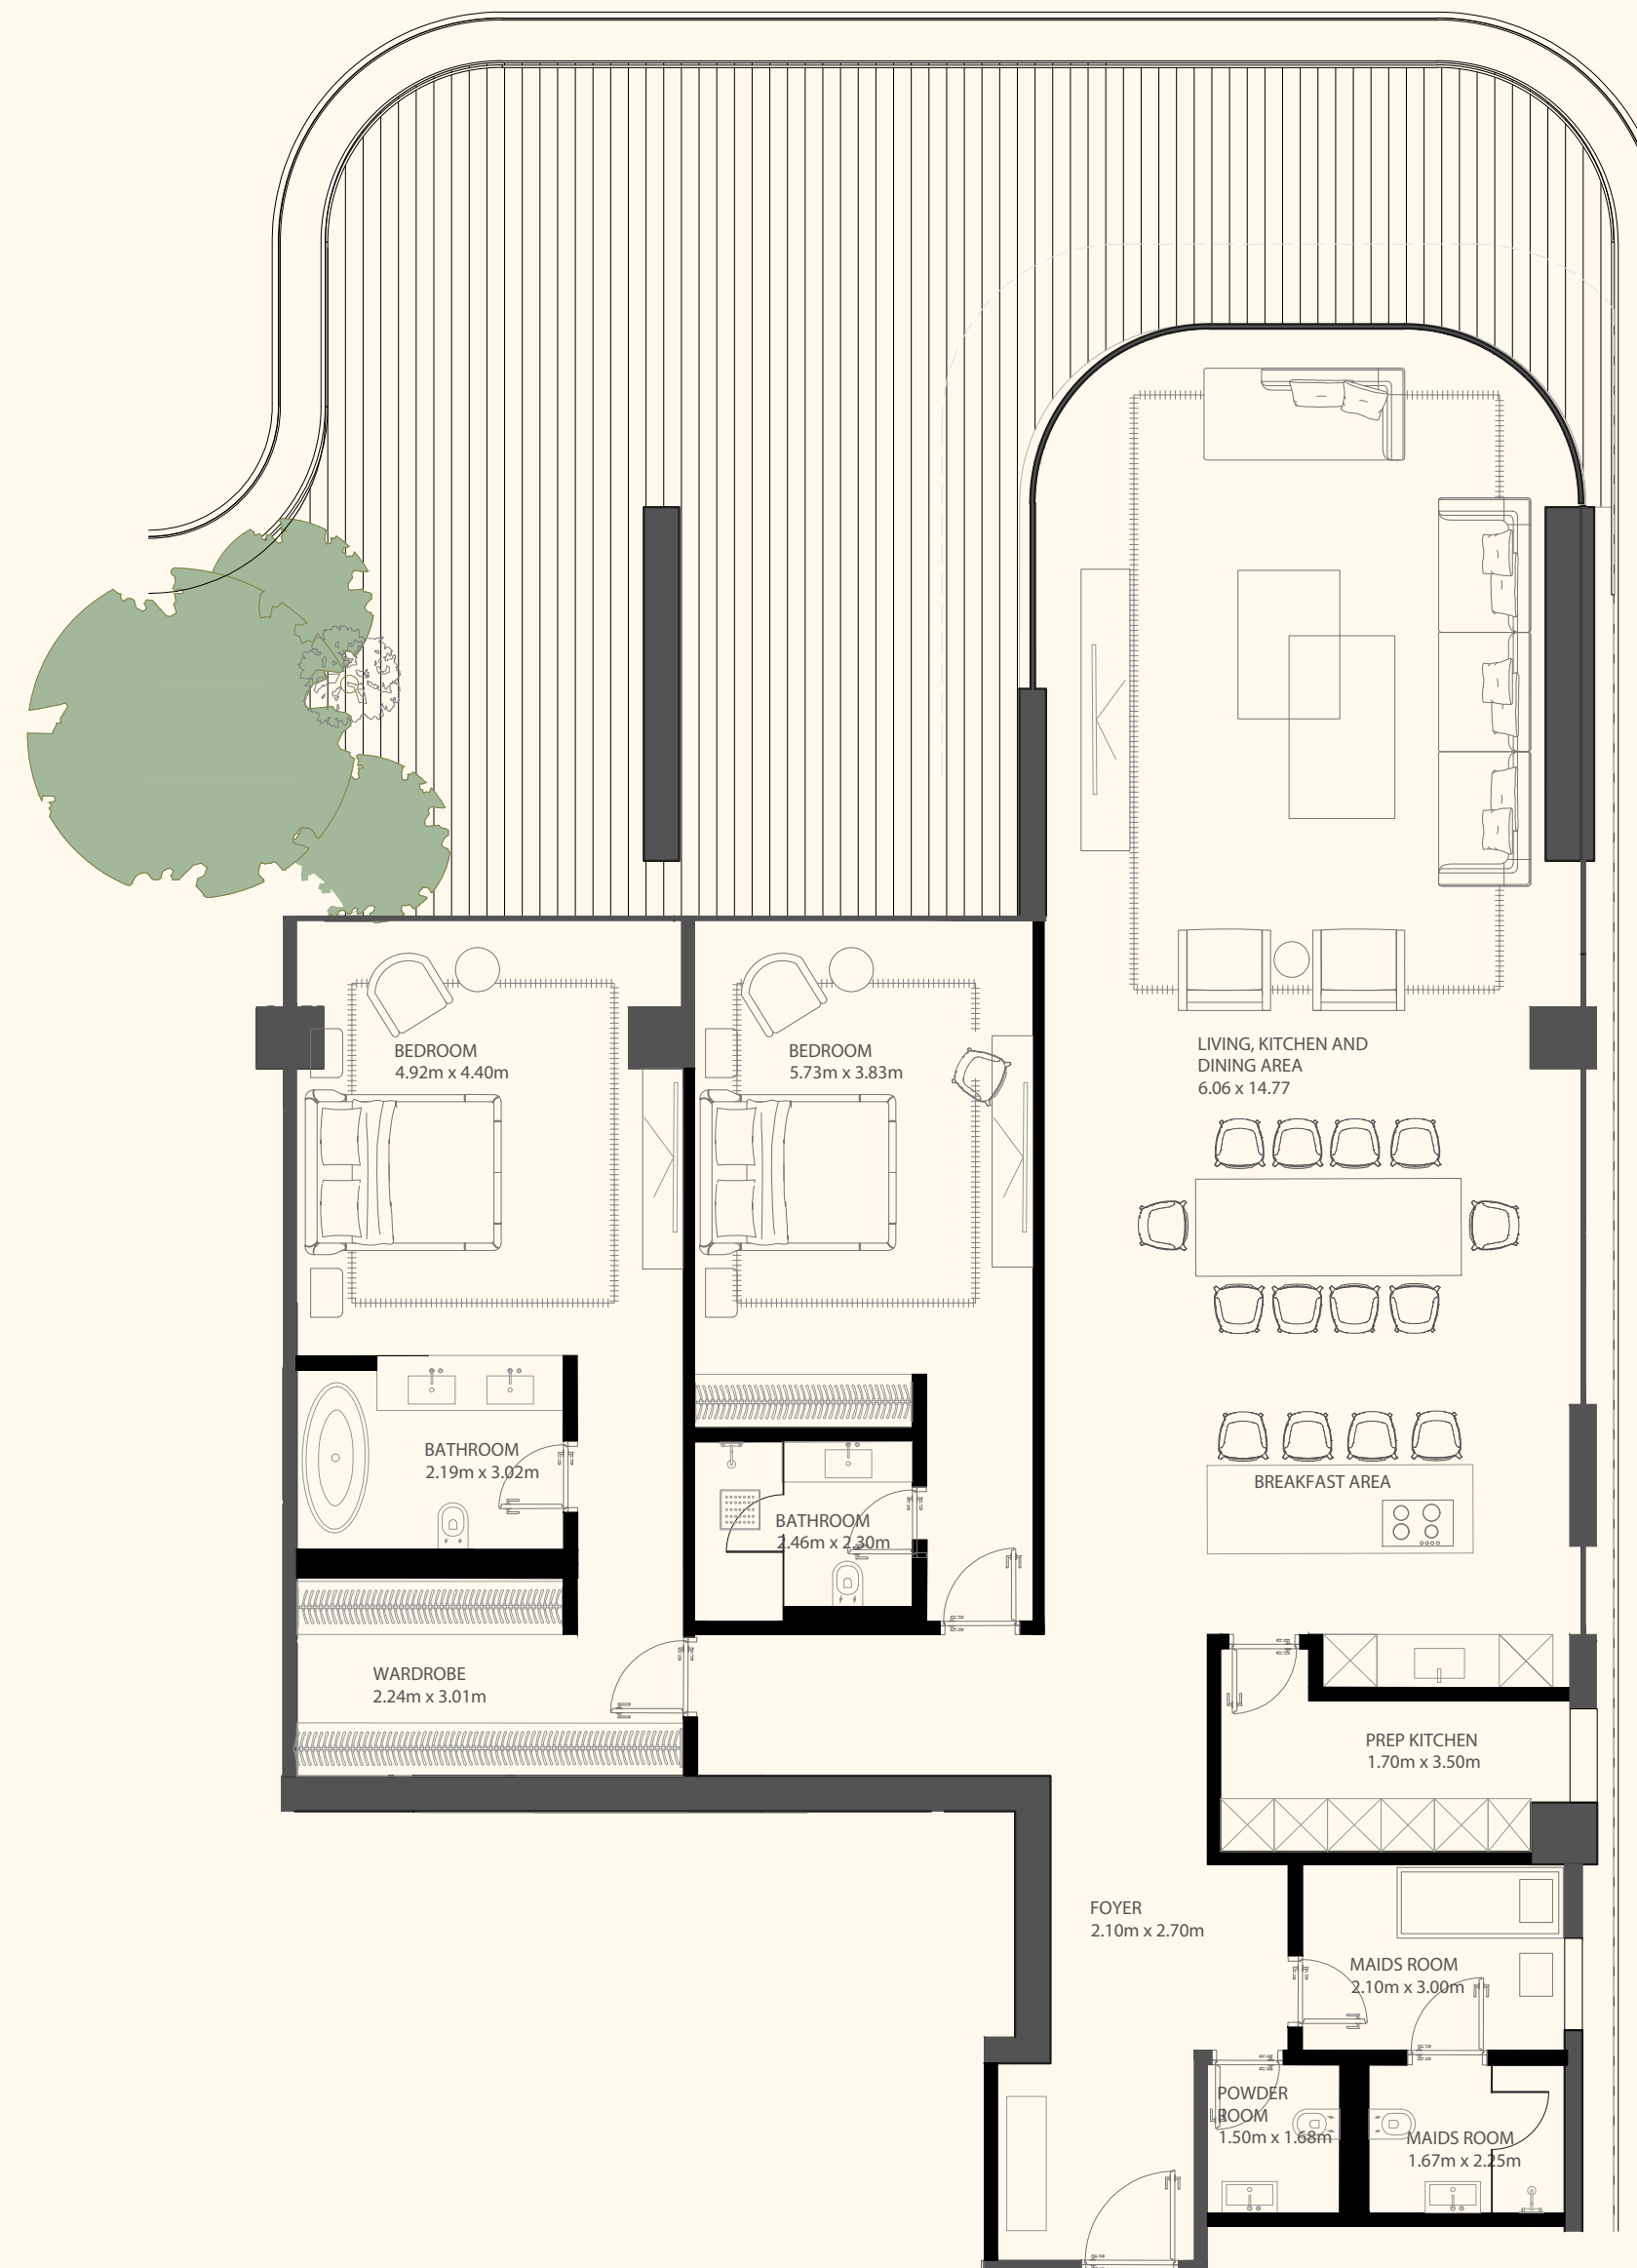

ORLA

DORCHESTER COLLECTION

DUBAI

Sea View

Beach View

Unit 611

2 Bedrooms | 3 Bathrooms | 2 Parking Spaces

Residence	2,293 sq. ft.	213 sq. mt.
Terrace	1,052 sq. ft.	98 sq. mt.
<hr/>		
Total	3,344 sq. ft.	311 sq. mt.

ORLA

DORCHESTER COLLECTION
DUBAI

Sea View

Beach View

Unit 705

3 Bedroom Simplex | 4 Bathrooms | 3 Parking Spaces

Residence	3,595 sq. ft.	334 sq. mt.
Terrace	667 sq. ft.	62 sq. mt.
<hr/>		
Total	4,263 sq. ft.	396 sq. mt.