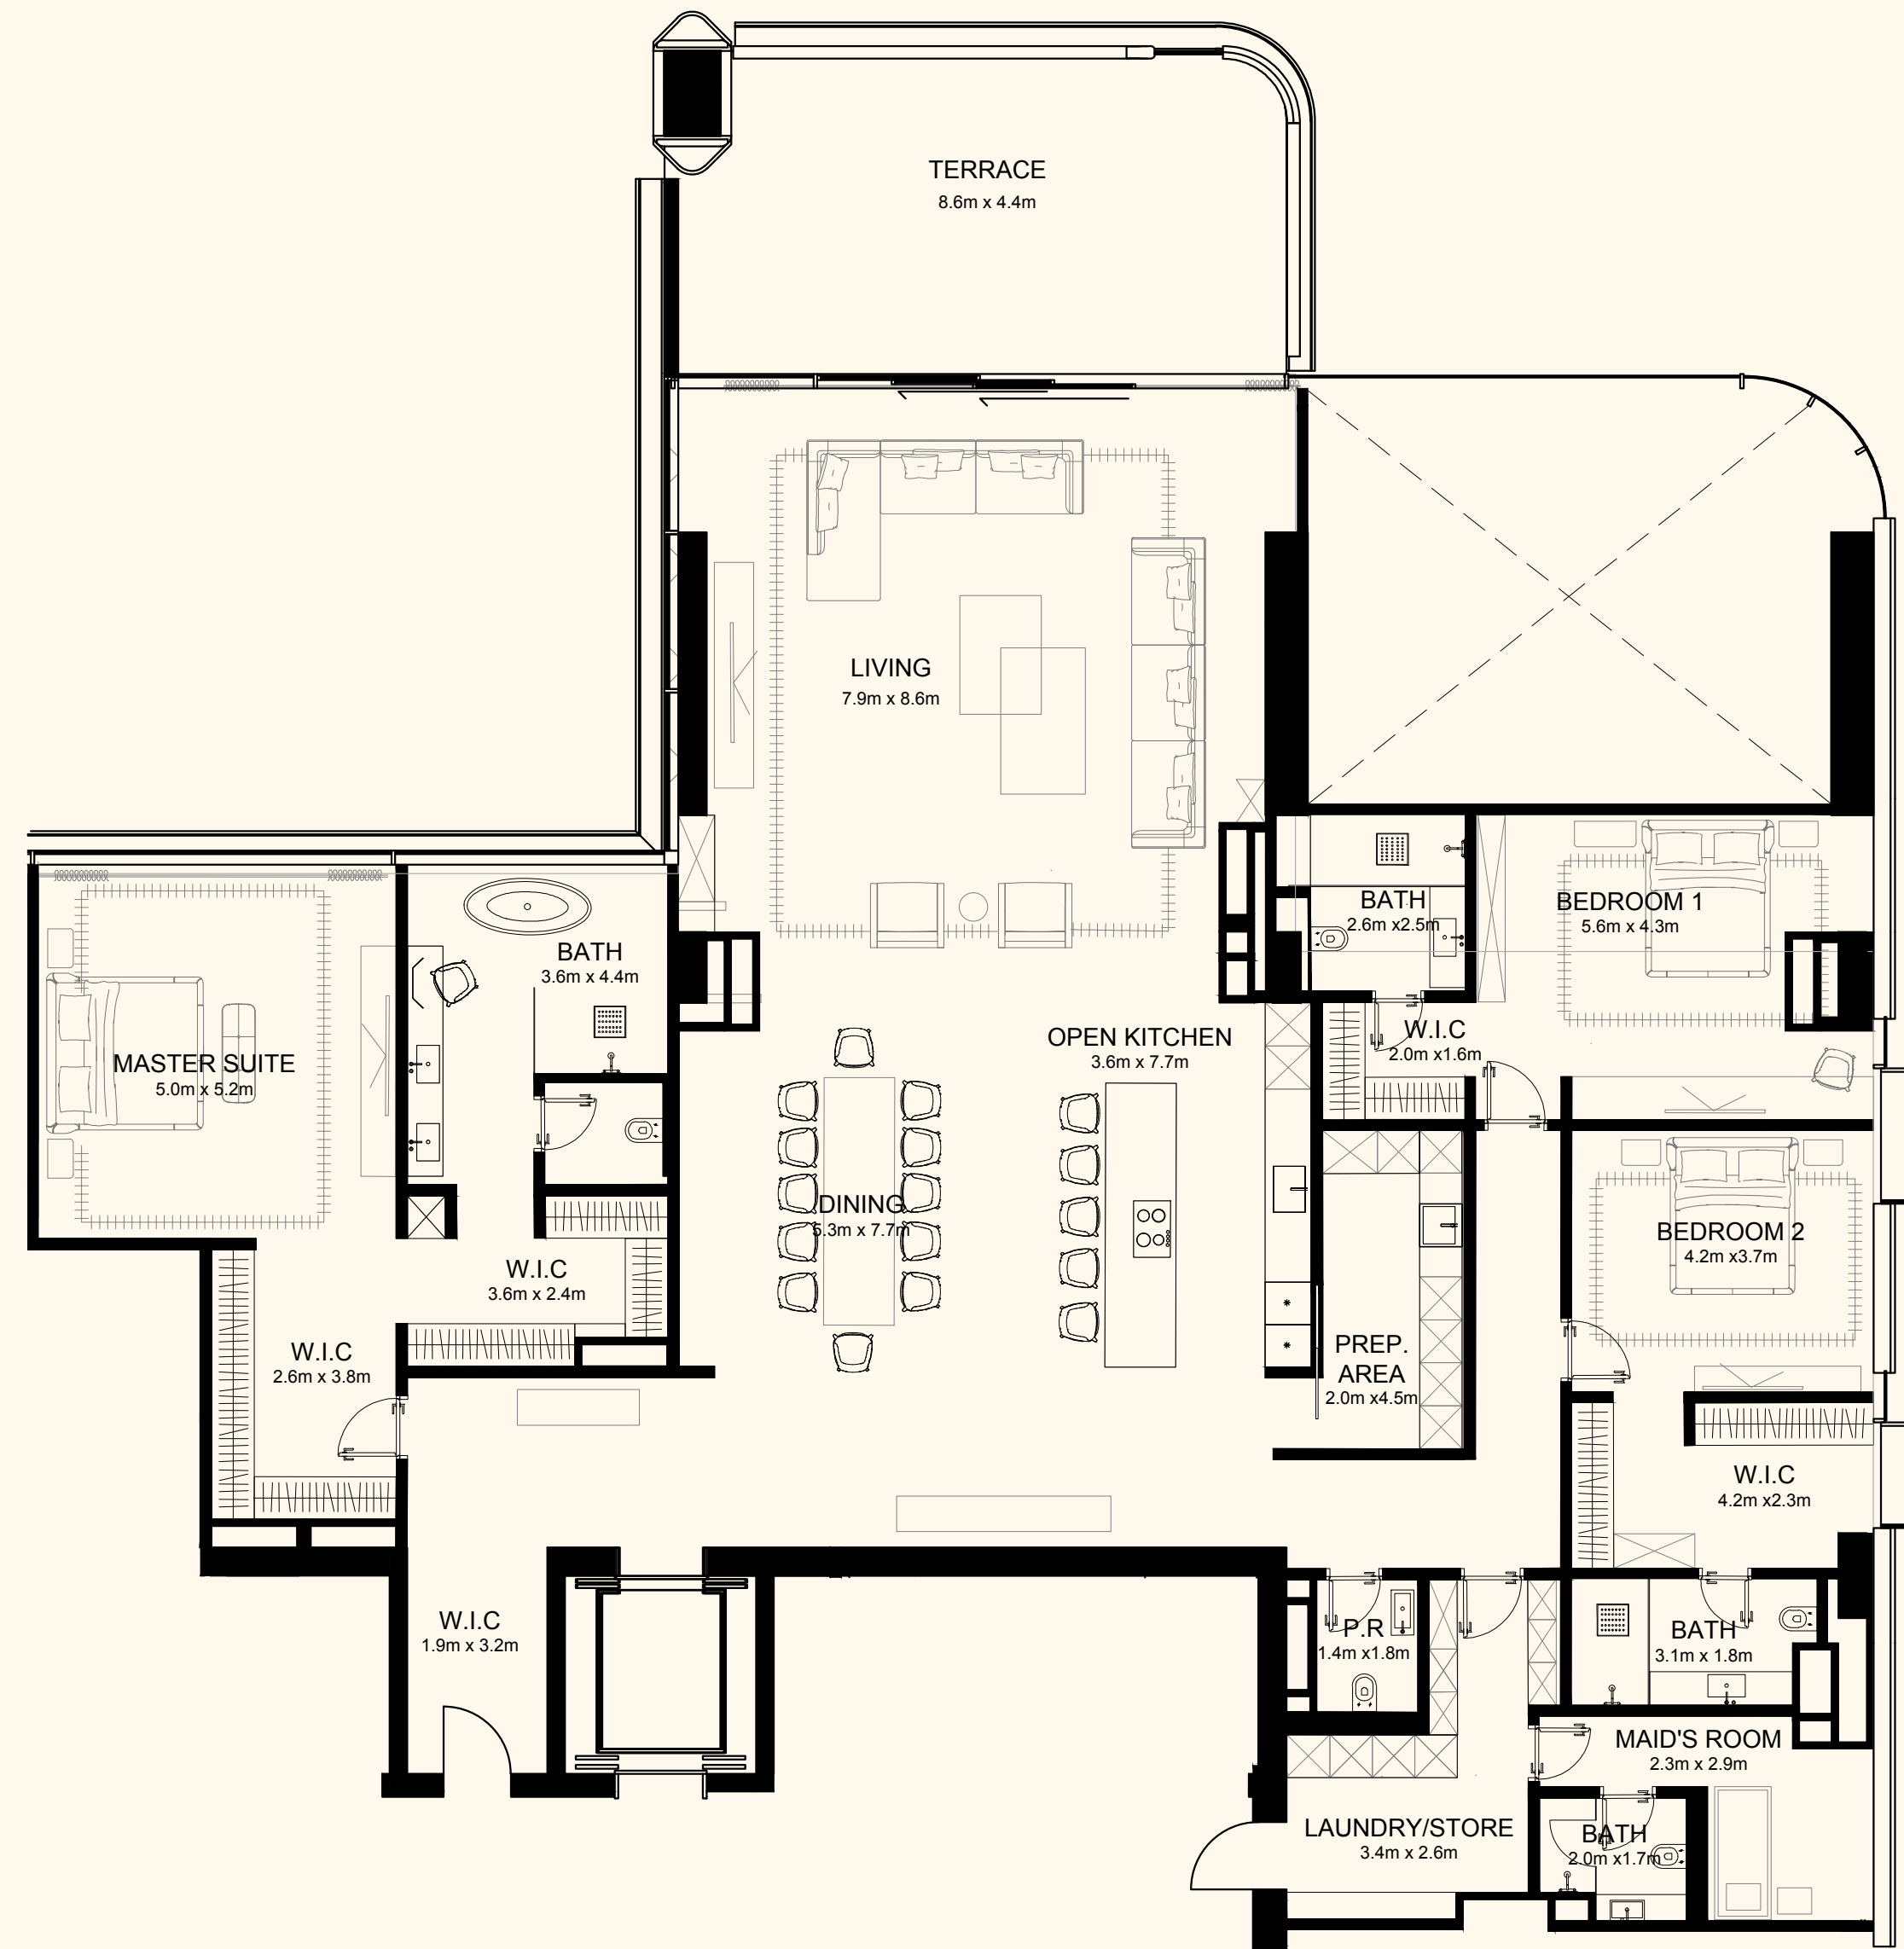

4 Bedrooms | 6 Bathrooms | 4 Parking Spaces

Residence	4,414 sq. ft.	410 sq. mt.
Terrace	2,010 sq. ft.	187 sq. mt.
<hr/>		
Total	6,424 sq. ft.	597 sq. mt.

ORLA

DORCHESTER COLLECTION
DUBAI

Sea View

Beach View

Unit 902

3 Bedroom Simplex | 4 Bathrooms | 3 Parking Spaces

Residence	3,961 sq. ft.	368 sq. mt.
Terrace	441 sq. ft.	41 sq. mt.
<hr/>		
Total	4,402 sq. ft.	409 sq. mt.

ORLA

DORCHESTER COLLECTION
DUBAI

Sea View

Beach View

Unit 1003

4 Bedrooms | 6 Bathrooms | 4 Parking Spaces

Residence	4,114 sq. ft.	382 sq. mt.
Terrace	2,205 sq. ft.	205 sq. mt.
Total	6,319 sq. ft.	587 sq. mt.

ORLA

DORCHESTER COLLECTION
DUBAI

Sea View