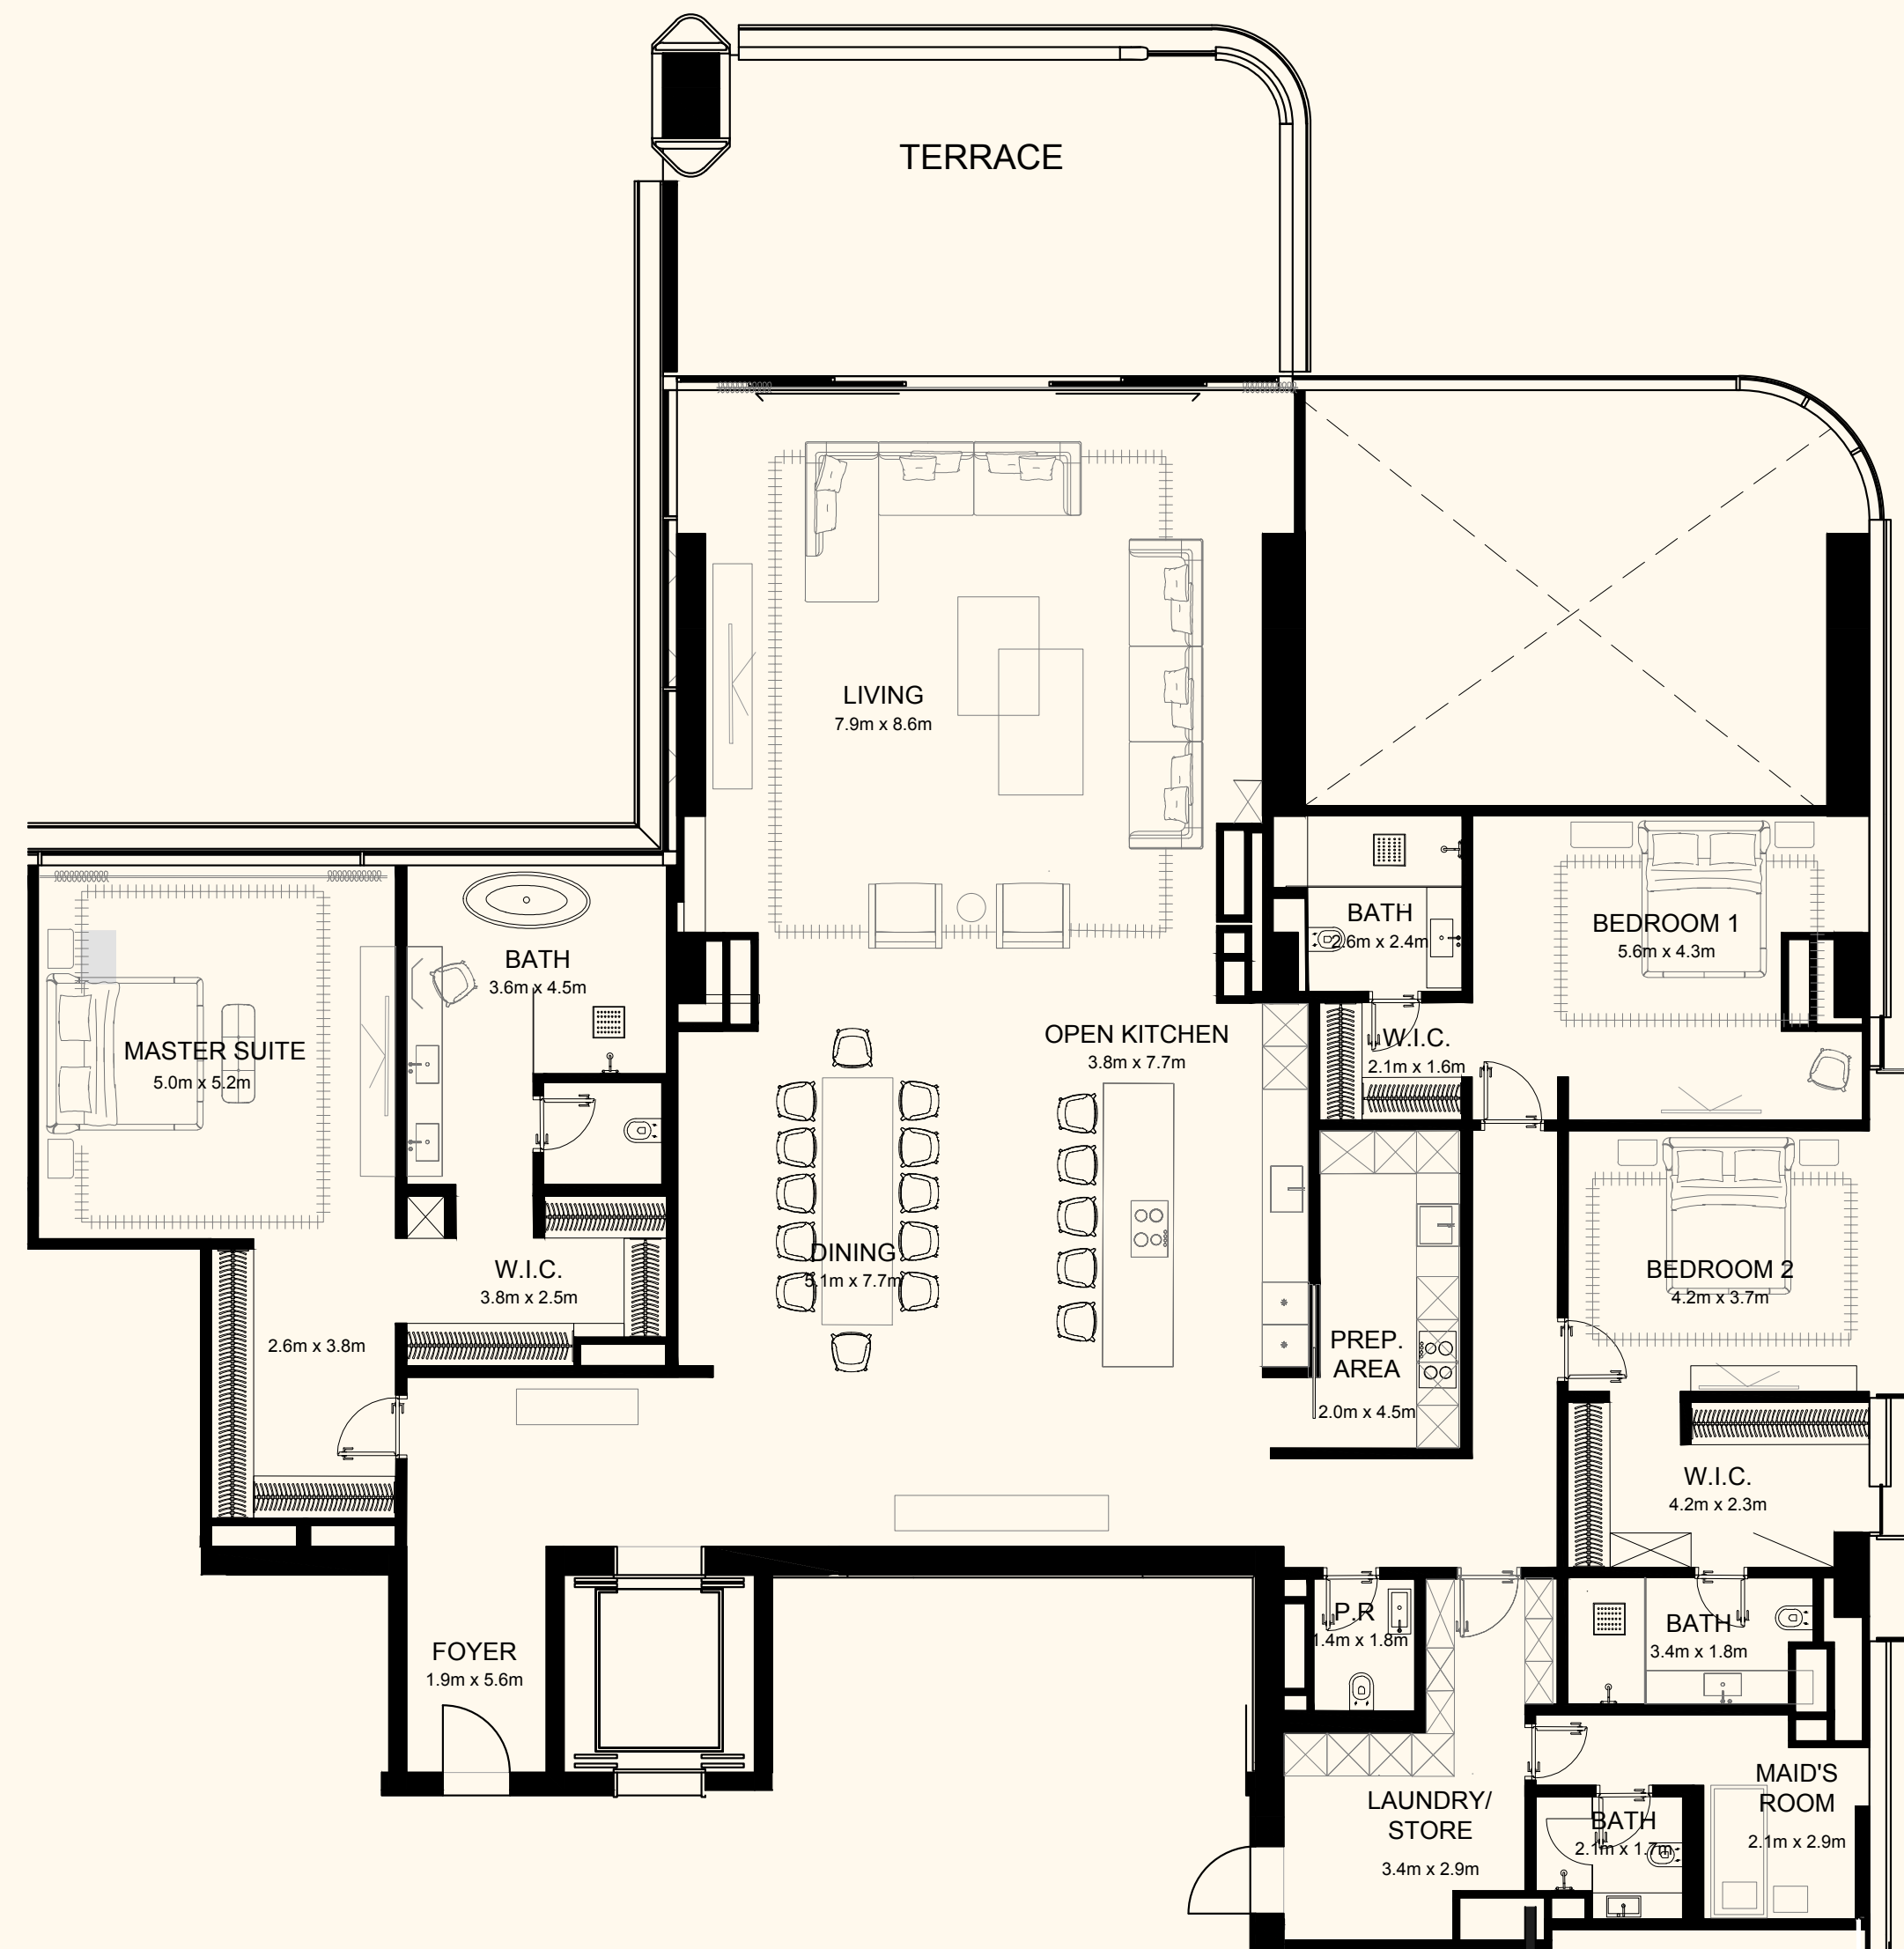

ORLA

DORCHESTER COLLECTION
DUBAI

Sea View

Beach View

Unit 502

3 Bedroom Simplex | 5 Bathrooms | 3 Parking Spaces

Residence	3,961 sq. ft.	368 sq. mt.
Terrace	441 sq. ft.	41 sq. mt.
Total	4,402 sq. ft.	409 sq. mt.