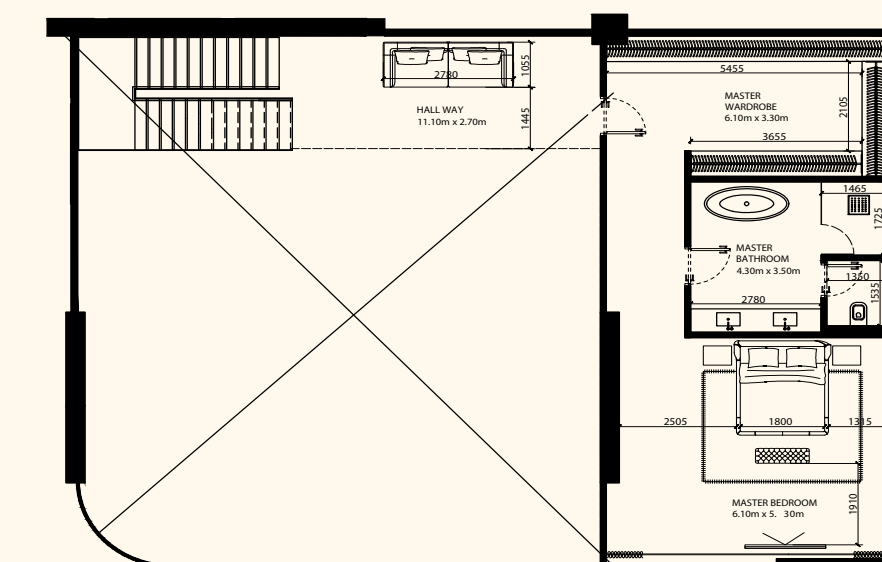

Sea View

Beach View

Unit 205

4 Bedroom Duplex | 6 Bathrooms | 4 Parking Spaces

Residence	6,566 sq. ft.	610 sq. mt.
Terrace	4,578 sq. ft.	425 sq. mt.
Total	11,145 sq. ft.	1,035 sq. mt.

Lower Level

Upper Level

ORLA

DORCHESTER COLLECTION

DUBAI

Sea View

Beach View

Unit 206

4 Bedroom Duplex | 6 Bathrooms | 4 Parking Spaces

Residence	6,861 sq. ft.	637 sq. mt.
Terrace	3,562 sq. ft.	331 sq. mt.
Total	10,424 sq. ft.	968 sq. mt.

Lower Level

Upper Level

ORLA

DORCHESTER COLLECTION
DUBAI

Sea View

Beach View

Lower Level

Upper Level