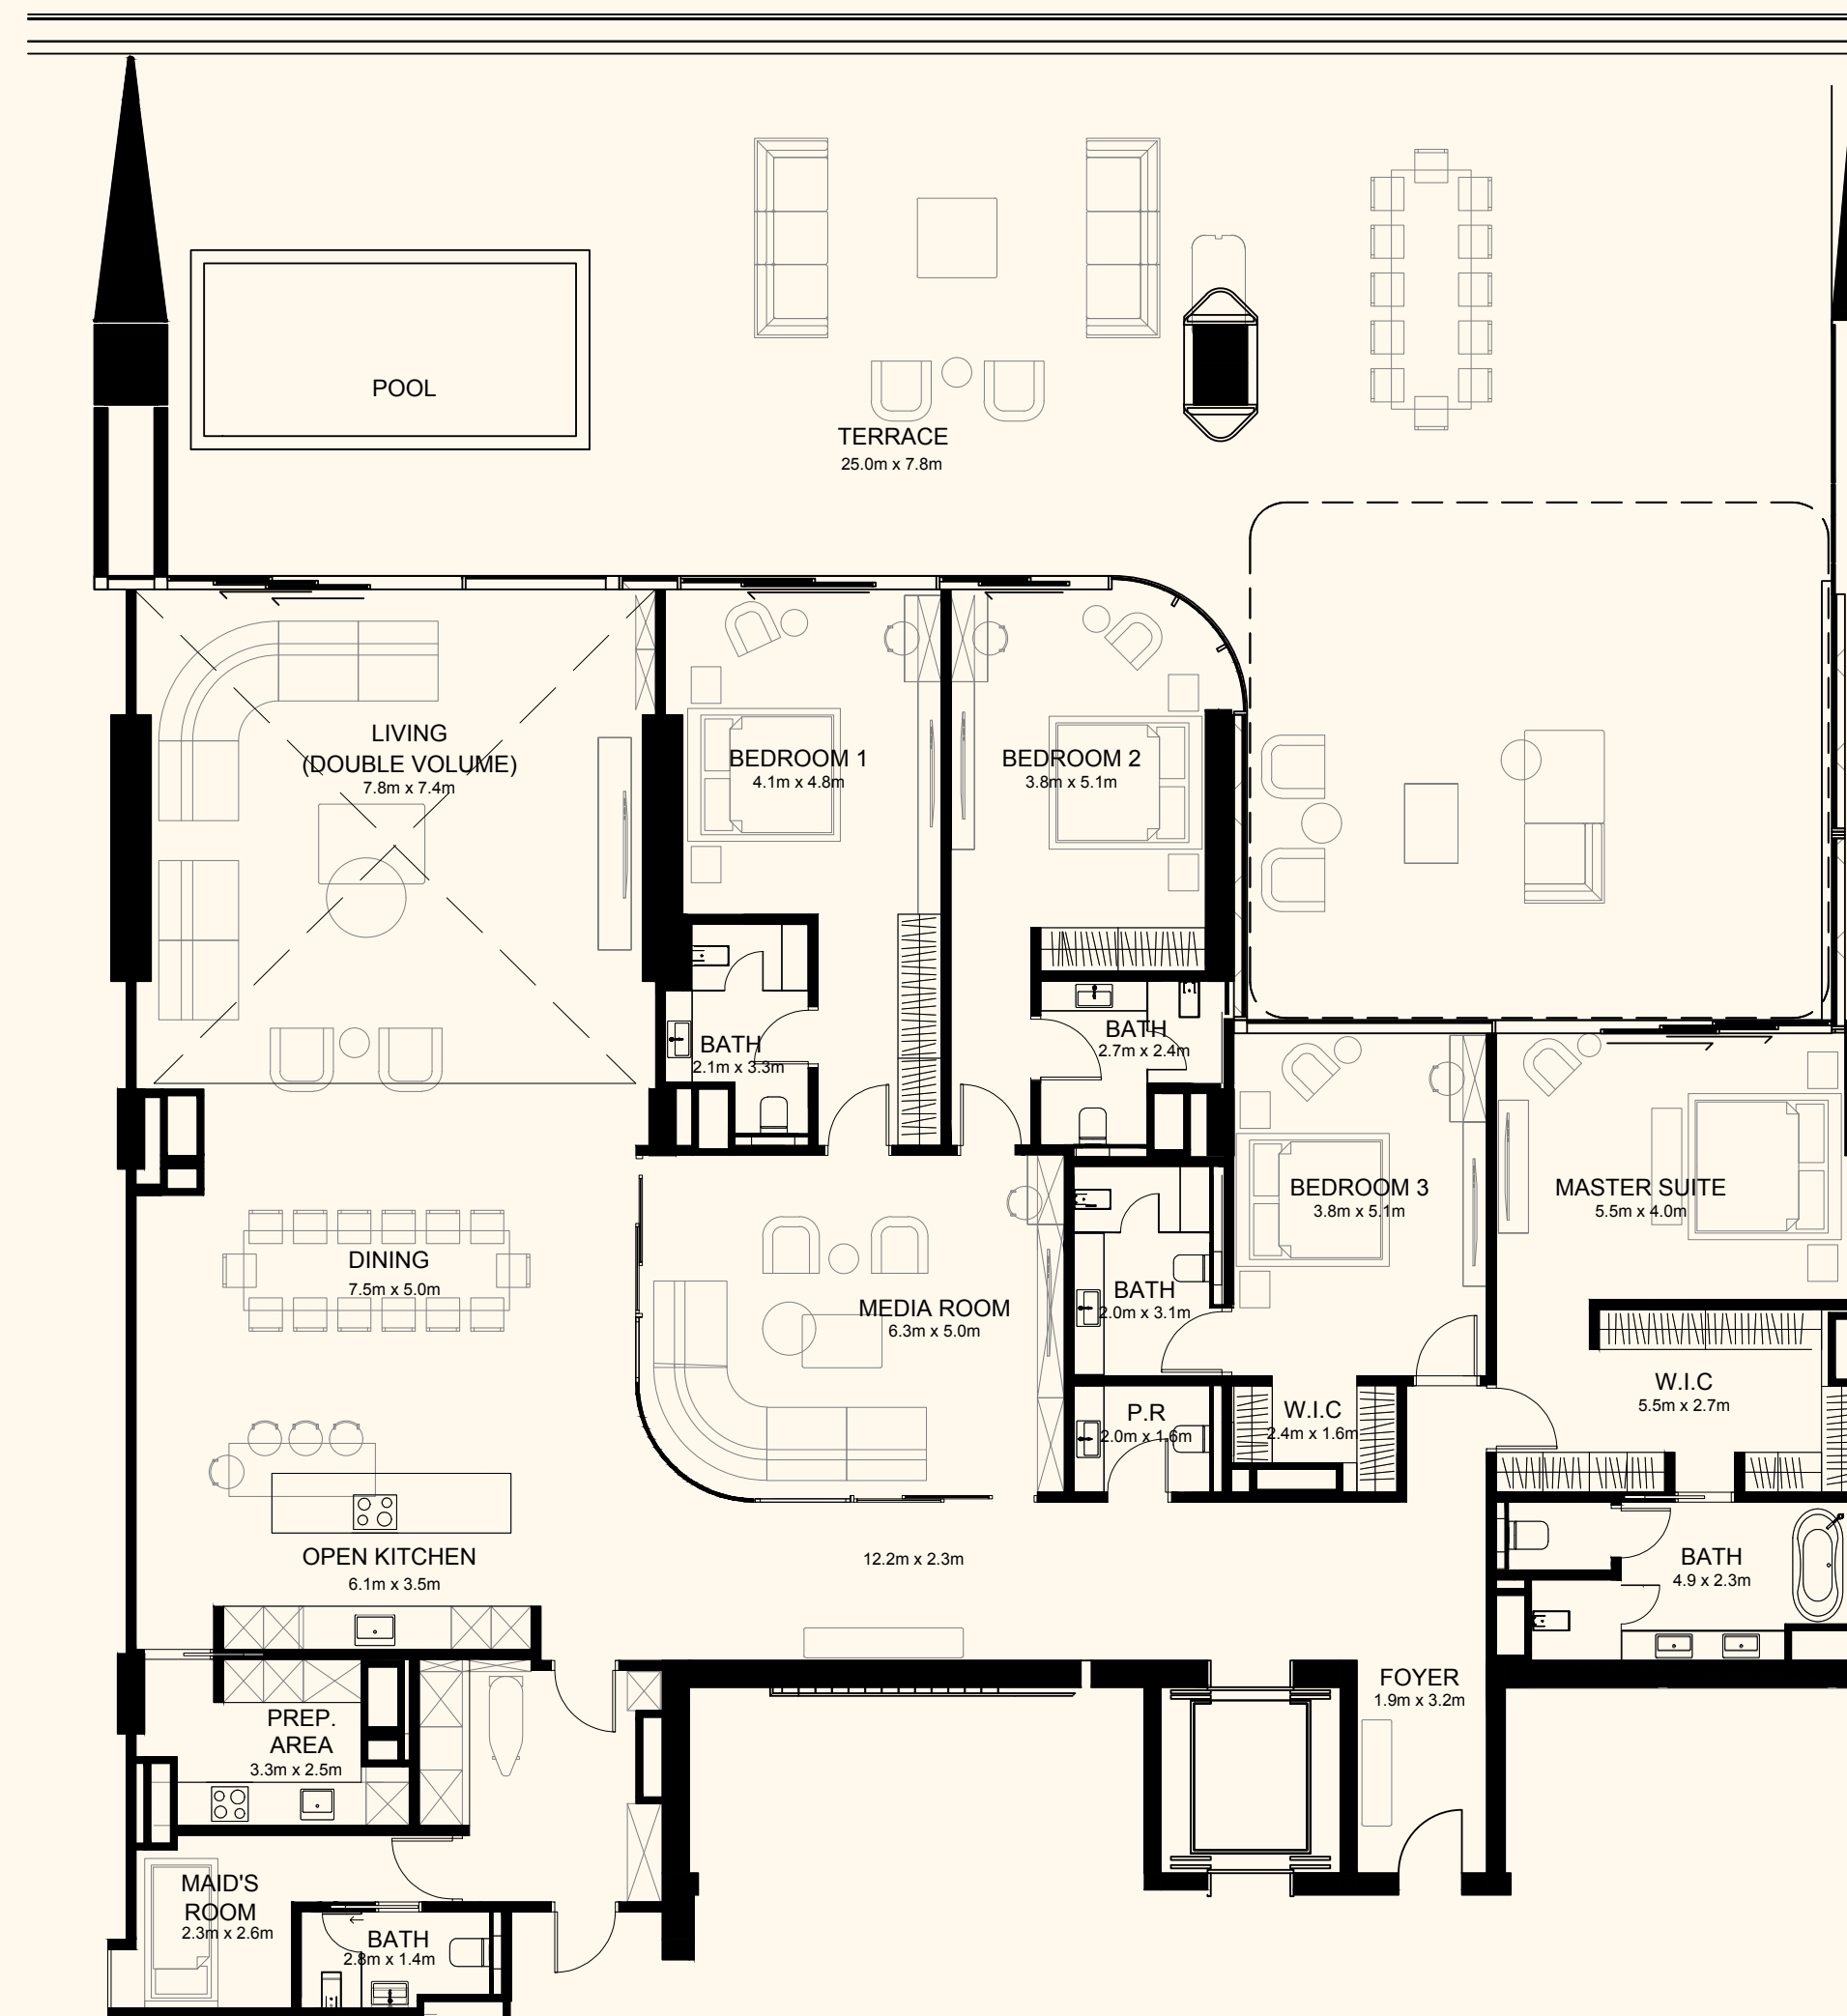

ORLA

DORCHESTER COLLECTION

DUBAI

Sea View

Beach View

Unit 208

4 Bedroom Simplex | 6 Bathrooms | 4 Parking Spaces

Residence	4,521 sq. ft.	420 sq. mt.
Terrace	2,895 sq. ft.	269 sq. mt.
Total	7,416 sq. ft.	689 sq. mt.