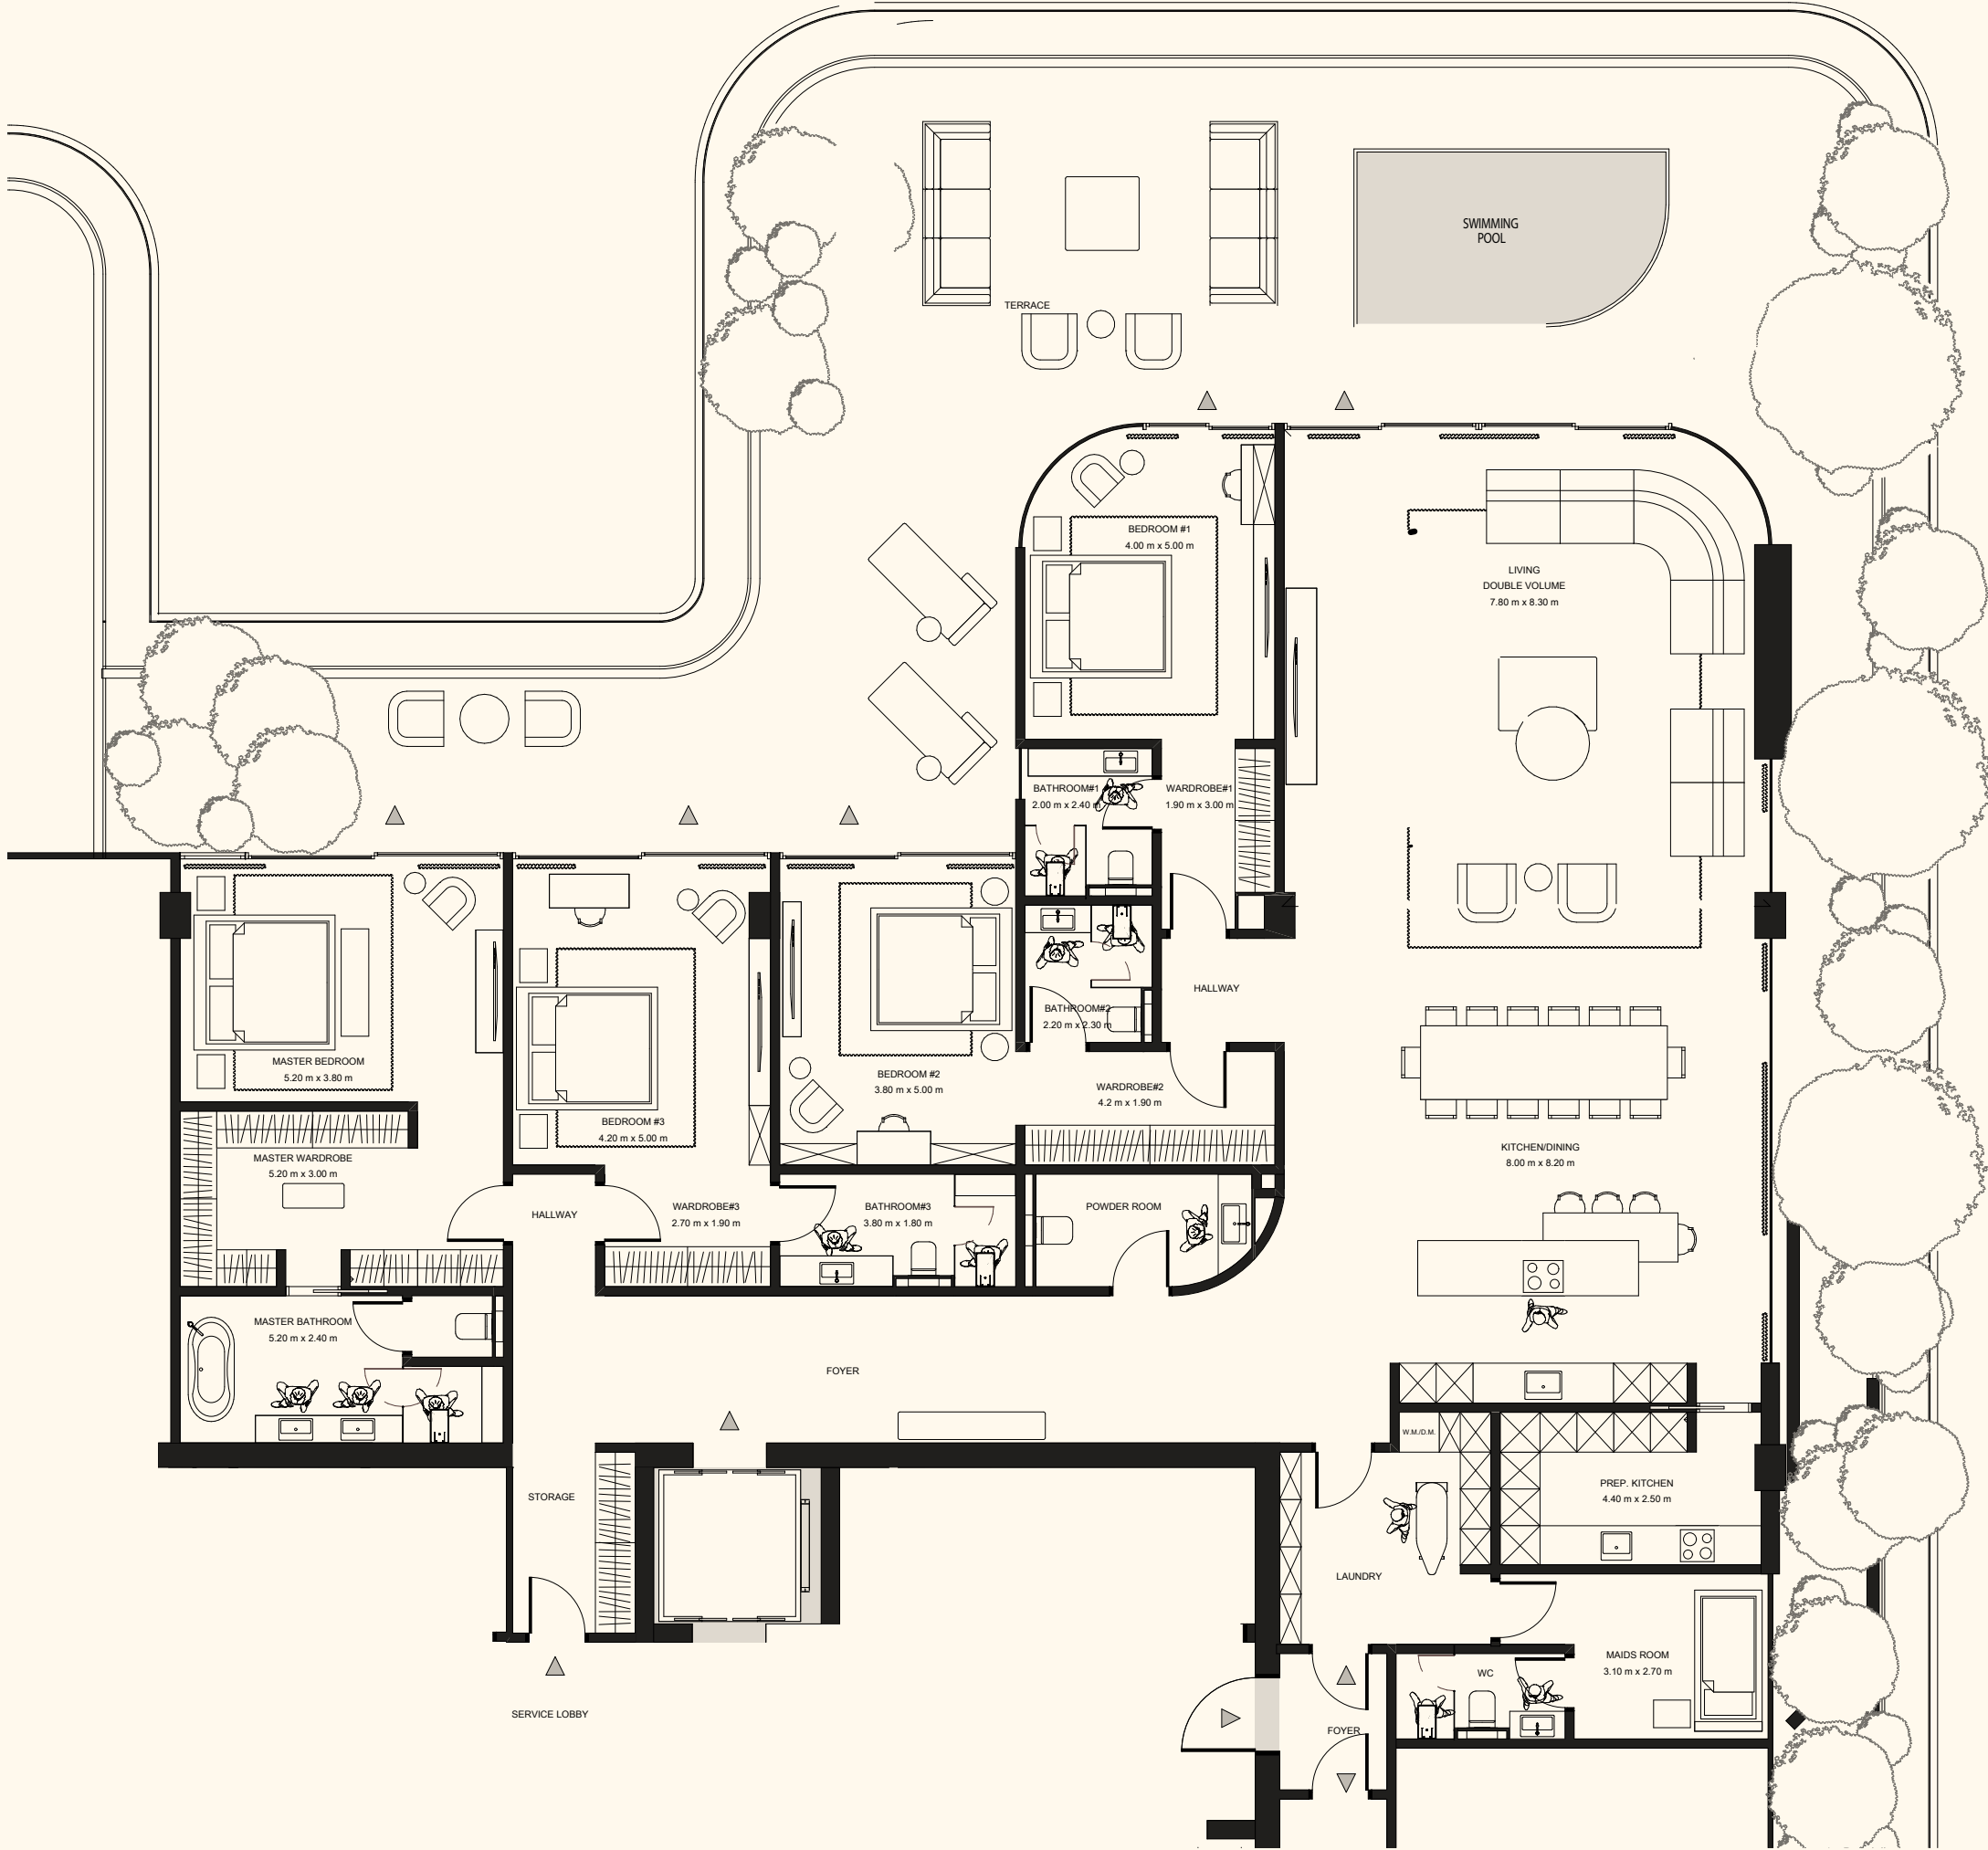

Unit 902

3 Bedroom Simplex | 4 Bathrooms | 3 Parking Spaces

Residence	3,961 sq. ft.	368 sq. mt.
Terrace	441 sq. ft.	41 sq. mt.
<hr/>		
Total	4,402 sq. ft.	409 sq. mt.

ORLA

DORCHESTER COLLECTION
DUBAI

Sea View

Beach View

Unit 1003

4 Bedrooms | 6 Bathrooms | 4 Parking Spaces

Residence	4,114 sq. ft.	382 sq. mt.
Terrace	2,205 sq. ft.	205 sq. mt.
Total	6,319 sq. ft.	587 sq. mt.

ORLA

DORCHESTER COLLECTION
DUBAI

Sea View