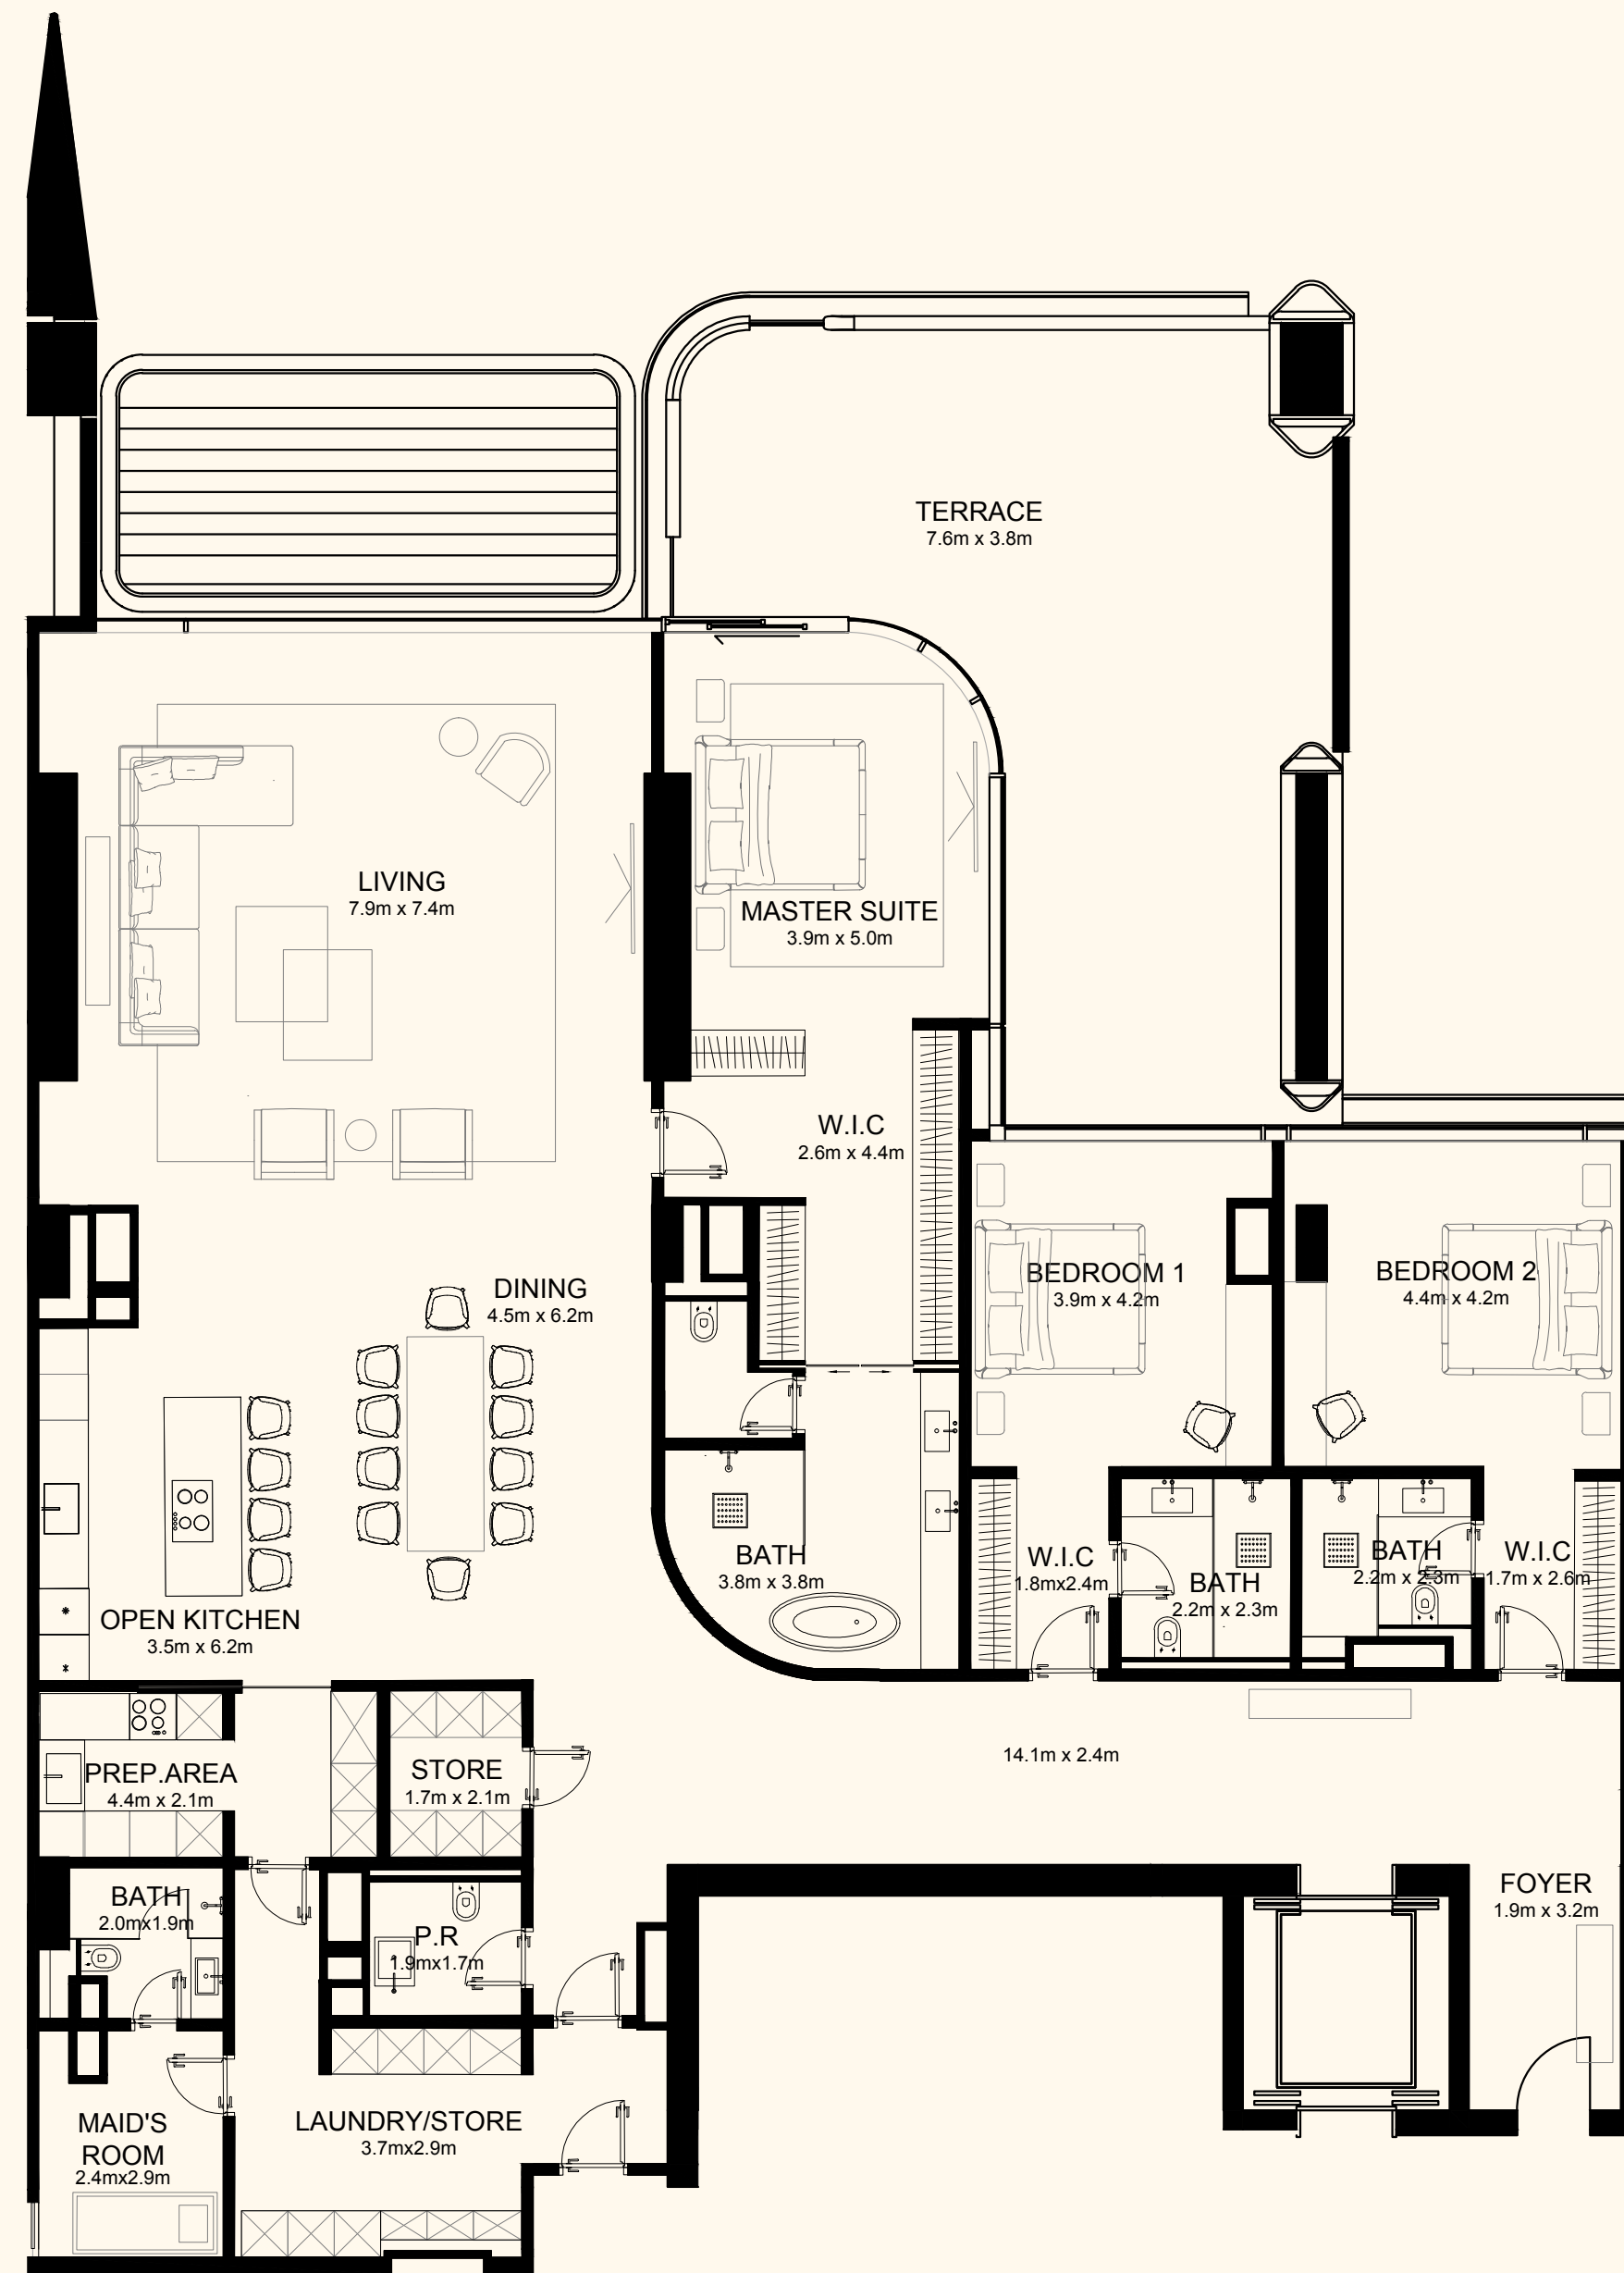

ORLA

DORCHESTER COLLECTION
DUBAI

Sea View

Beach View

Unit 705

3 Bedroom Simplex | 4 Bathrooms | 3 Parking Spaces

Residence	3,595 sq. ft.	334 sq. mt.
Terrace	667 sq. ft.	62 sq. mt.
<hr/>		
Total	4,263 sq. ft.	396 sq. mt.

ORLA

DORCHESTER COLLECTION

DUBAI

Sea View

Beach View

Unit 803

4 Bedrooms | 6 Bathrooms | 4 Parking Spaces

Residence	4,426sq. ft.	411 sq. mt.
Terrace	3,011 sq. ft.	280 sq. mt.
Total	7,438 sq. ft.	691 sq. mt.