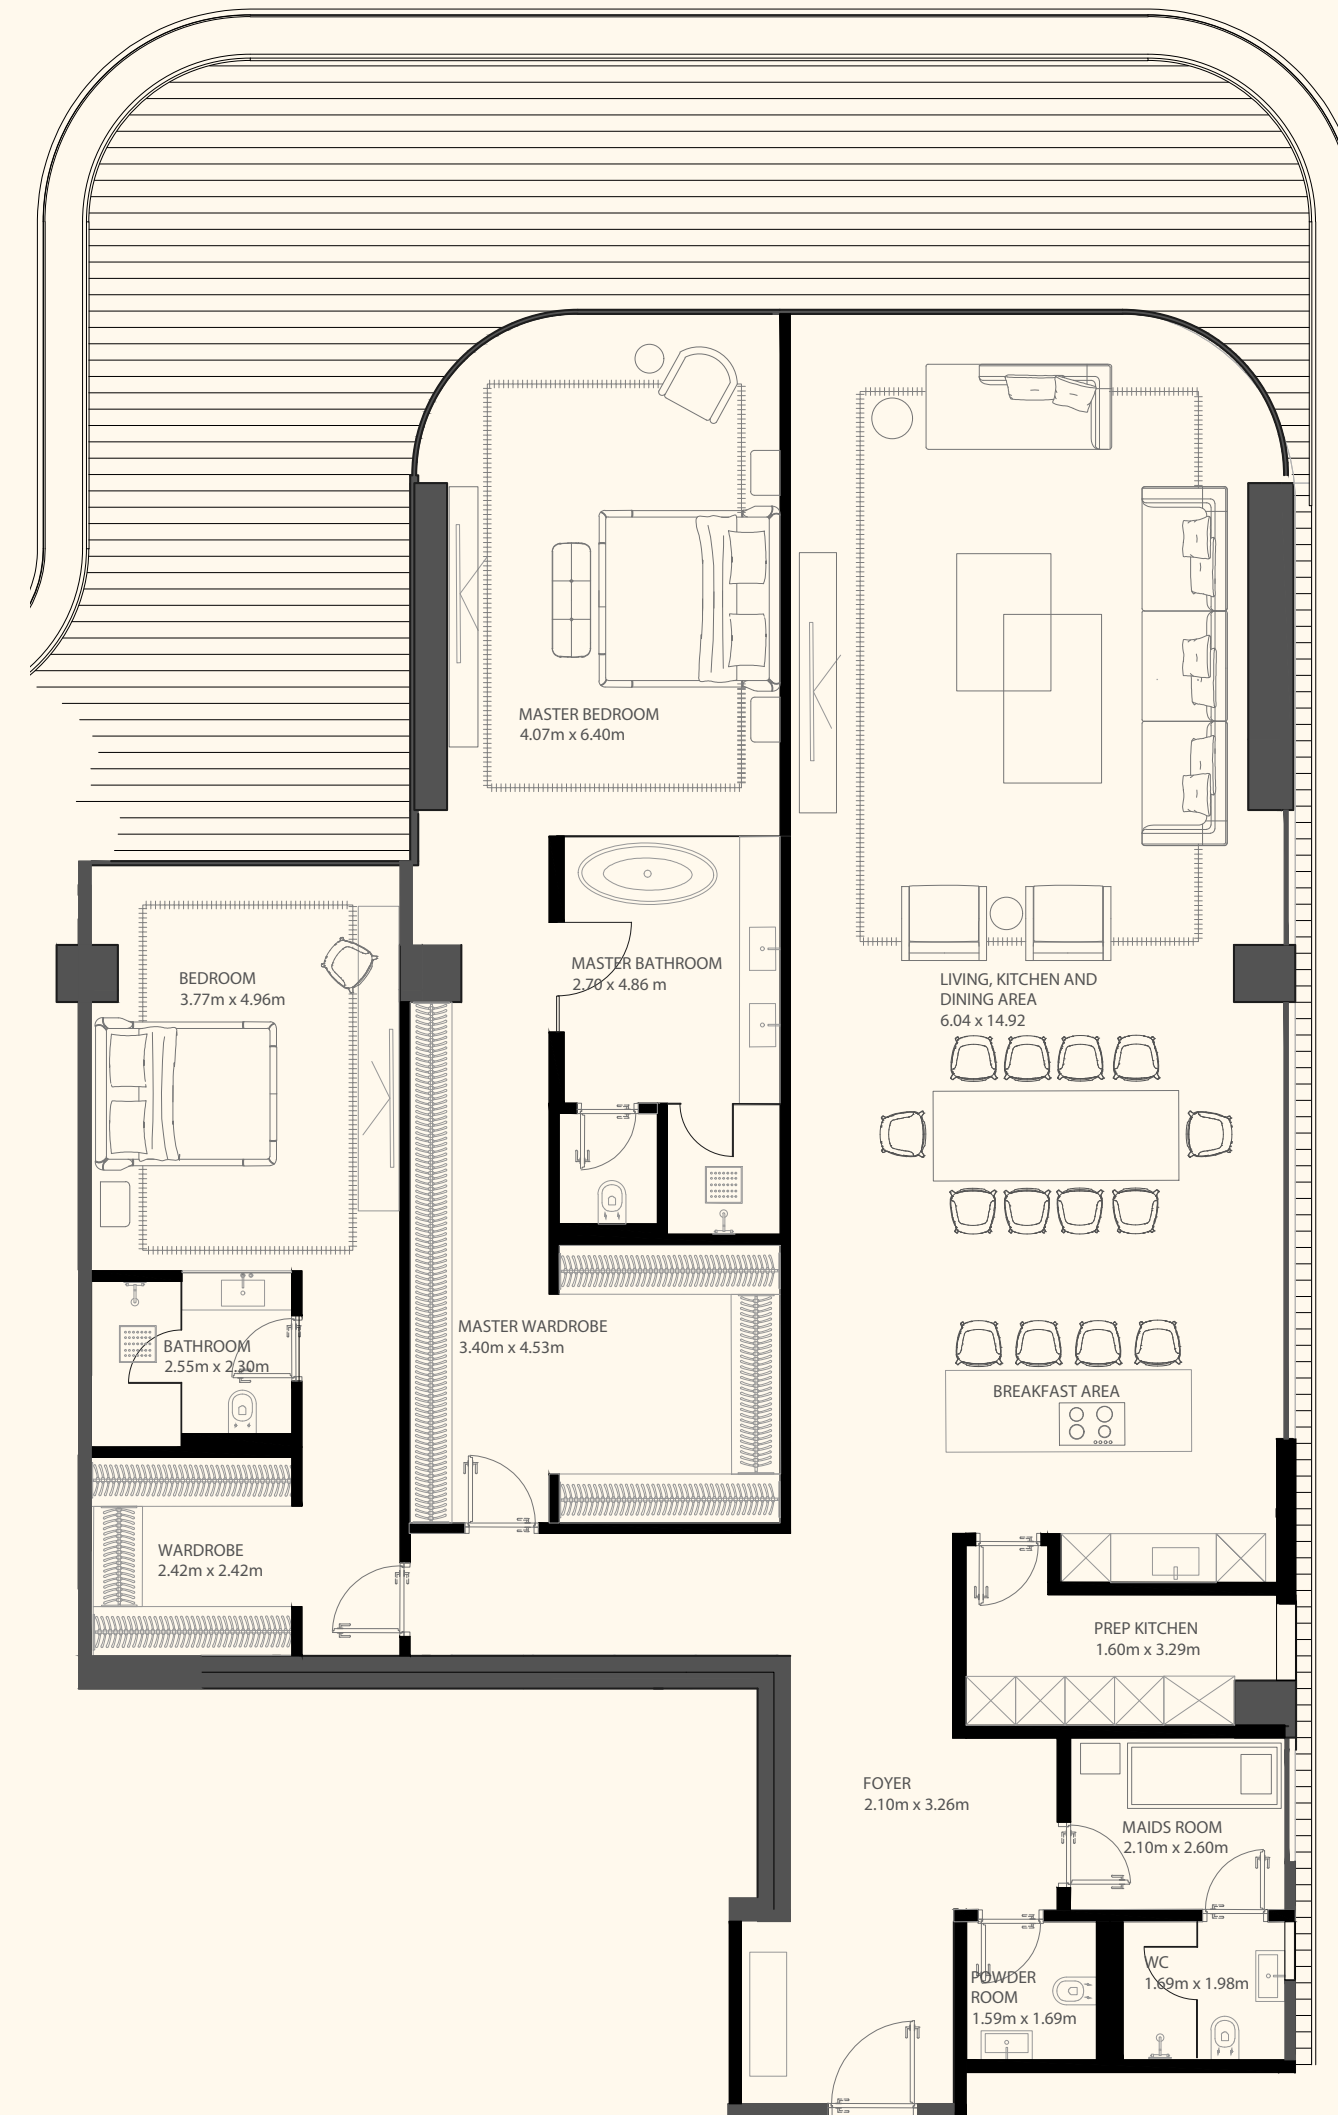

Sea View

Beach View

Unit 411

2 Bedrooms | 3 Bathrooms | 2 Parking Spaces

Residence	2,607 sq. ft.	242 sq. mt.
Terrace	788 sq. ft.	73 sq. mt.
Total	3,395 sq. ft.	315 sq. mt.

ORLA

DORCHESTER COLLECTION

DUBAI

Sea View

Beach View

Unit 501

3 Bedrooms | 5 Bathrooms | 3 Parking Spaces

Residence	3,063 sq. ft.	285 sq. mt.
Terrace	213 sq. ft.	20 sq. mt.
Total	3,276 sq. ft.	304 sq. mt.

ORLA

DORCHESTER COLLECTION
DUBAI

Sea View