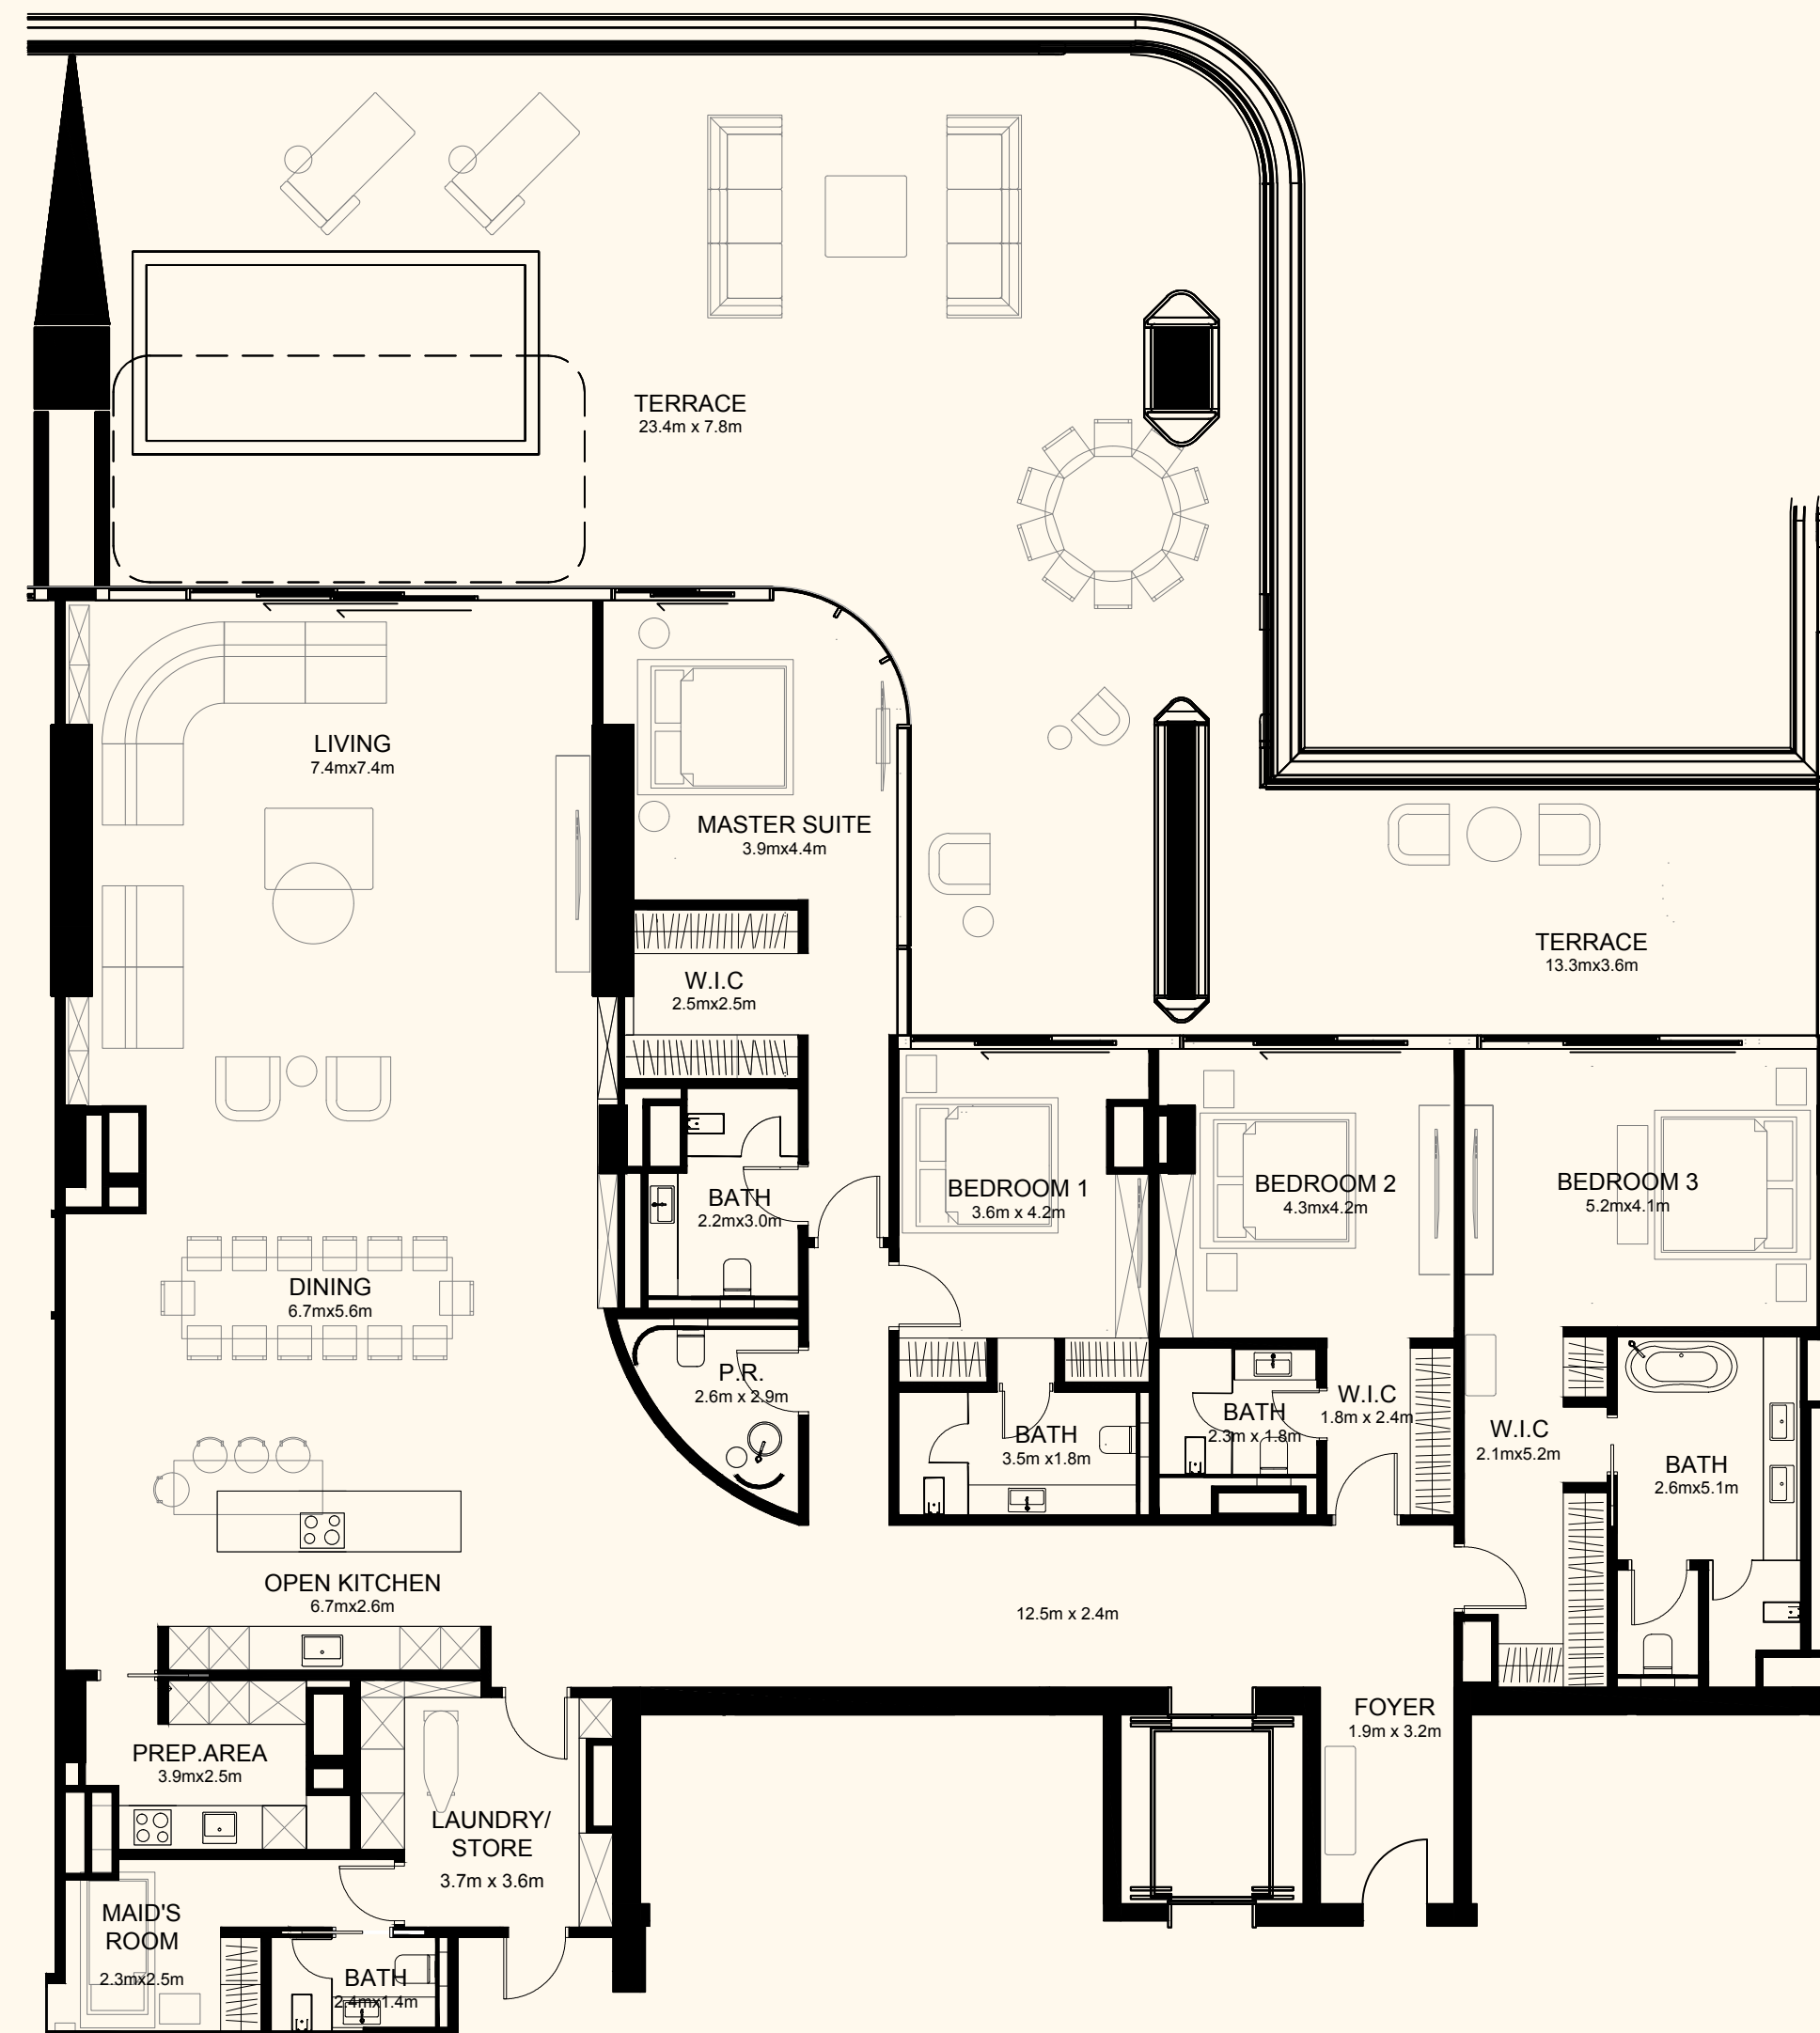

DORCHESTER COLLECTION

DUBAI

Sea View

Beach View

Unit 608

4 Bedroom Simplex | 5 Bathrooms | 4 Parking Spaces

Residence	4,198 sq. ft.	390 sq. mt.
Terrace	2,250 sq. ft.	209 sq. mt.
Total	6,448 sq. ft.	599 sq. mt.

ORLA

DORCHESTER COLLECTION

DUBAI

Sea View

Beach View

Unit 611

2 Bedrooms | 3 Bathrooms | 2 Parking Spaces

Residence	2,293 sq. ft.	213 sq. mt.
Terrace	1,052 sq. ft.	98 sq. mt.
<hr/>		
Total	3,344 sq. ft.	311 sq. mt.