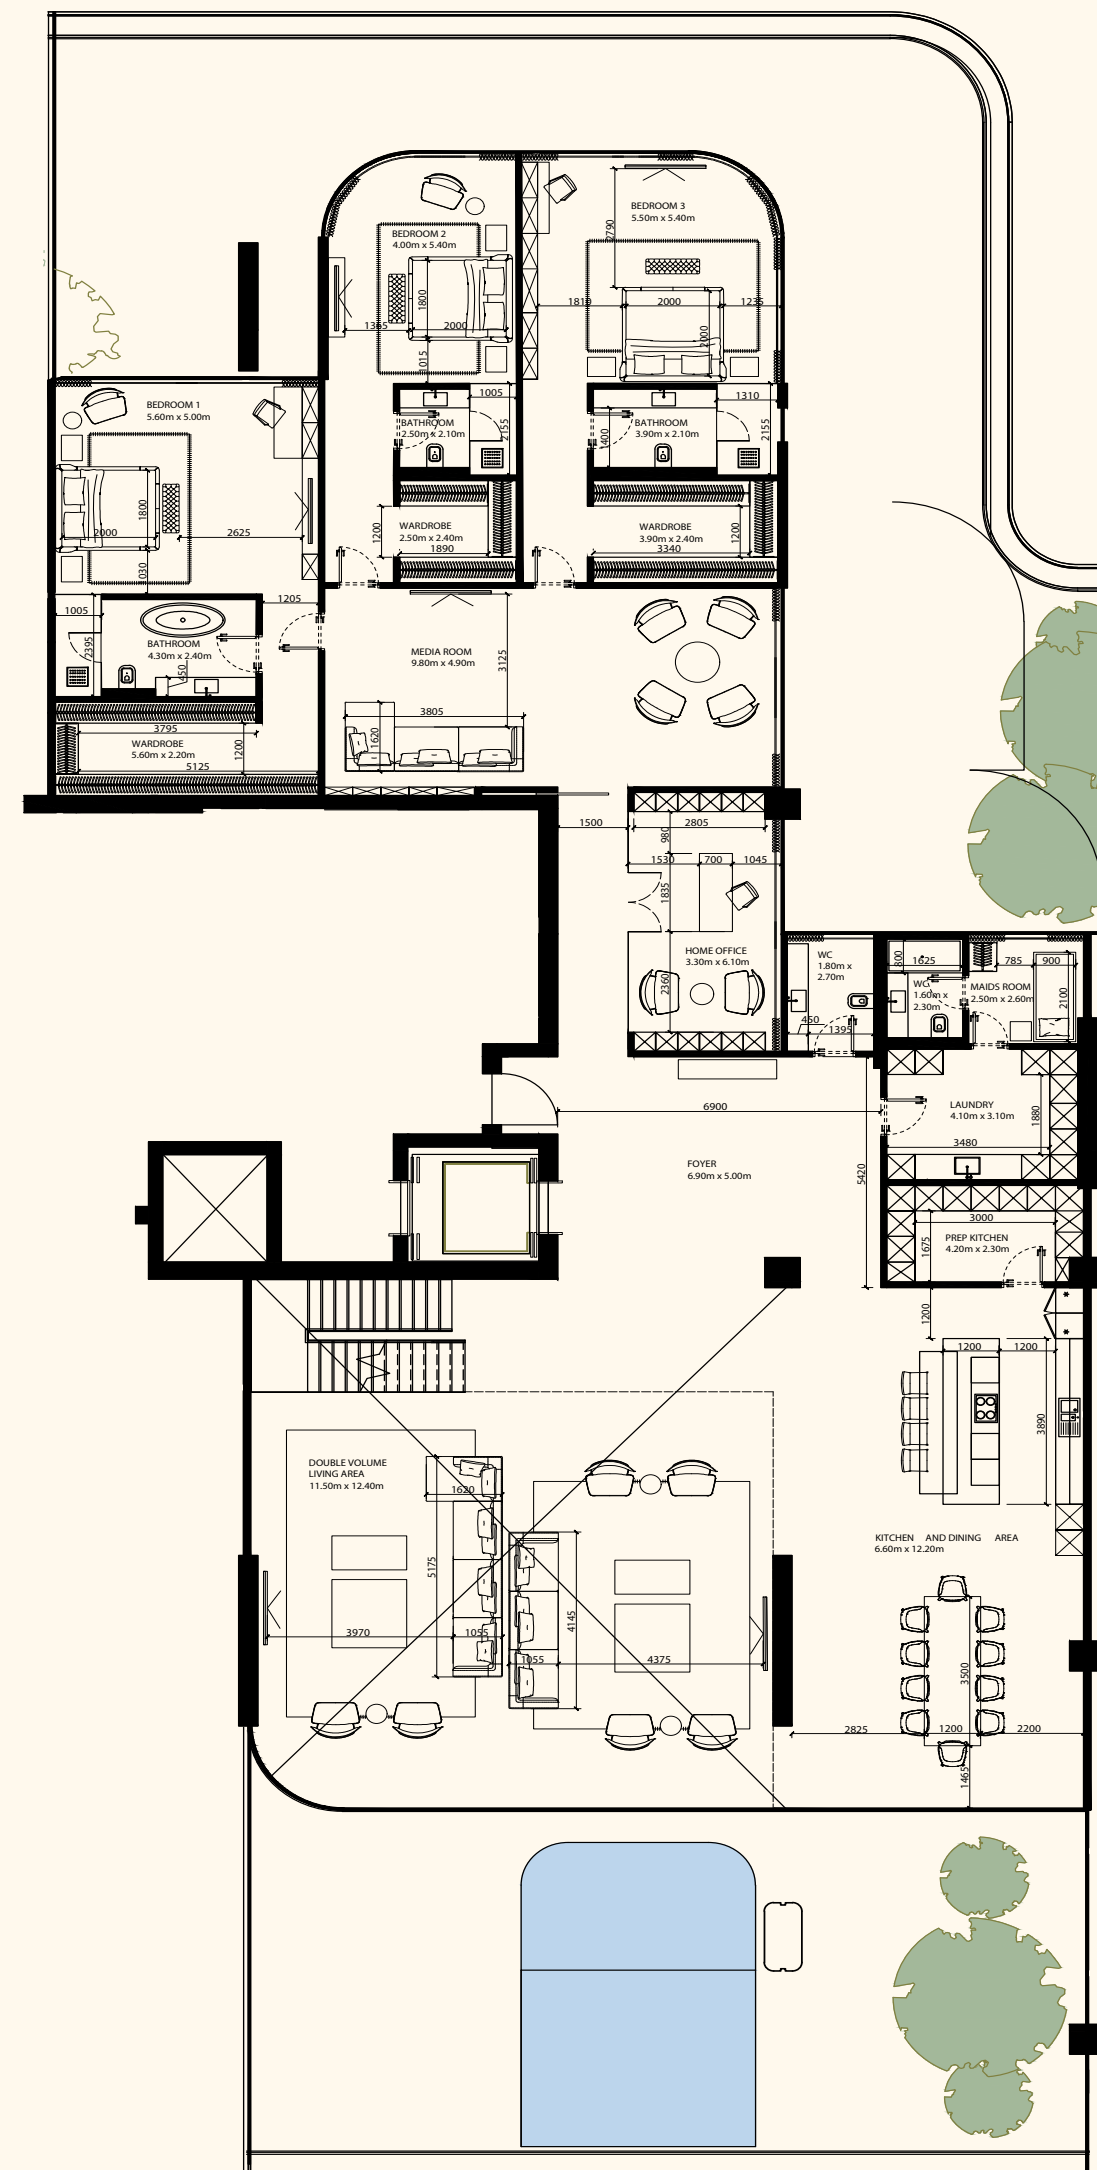

Sea View

Beach View

Unit 205

4 Bedroom Duplex | 6 Bathrooms | 4 Parking Spaces

Residence	6,566 sq. ft.	610 sq. mt.
Terrace	4,578 sq. ft.	425 sq. mt.
Total	11,145 sq. ft.	1,035 sq. mt.

Lower Level

Upper Level

ORLA

DORCHESTER COLLECTION

DUBAI

Sea View

Beach View

Unit 206

4 Bedroom Duplex | 6 Bathrooms | 4 Parking Spaces

Residence	6,861 sq. ft.	637 sq. mt.
Terrace	3,562 sq. ft.	331 sq. mt.
Total	10,424 sq. ft.	968 sq. mt.

Lower Level

Upper Level

ORLA

DORCHESTER COLLECTION
DUBAI

Sea View

Beach View

Lower Level

Upper Level

Unit 207

4 Bedroom Duplex | 6 Bathrooms | 4 Parking Spaces

Residence	5,609 sq. ft.	521 sq. mt.
Terrace	2,606 sq. ft.	242 sq. mt.
Total	8,216 sq. ft.	763 sq. mt.

ORLA

DORCHESTER COLLECTION

DUBAI

Sea View

Beach View