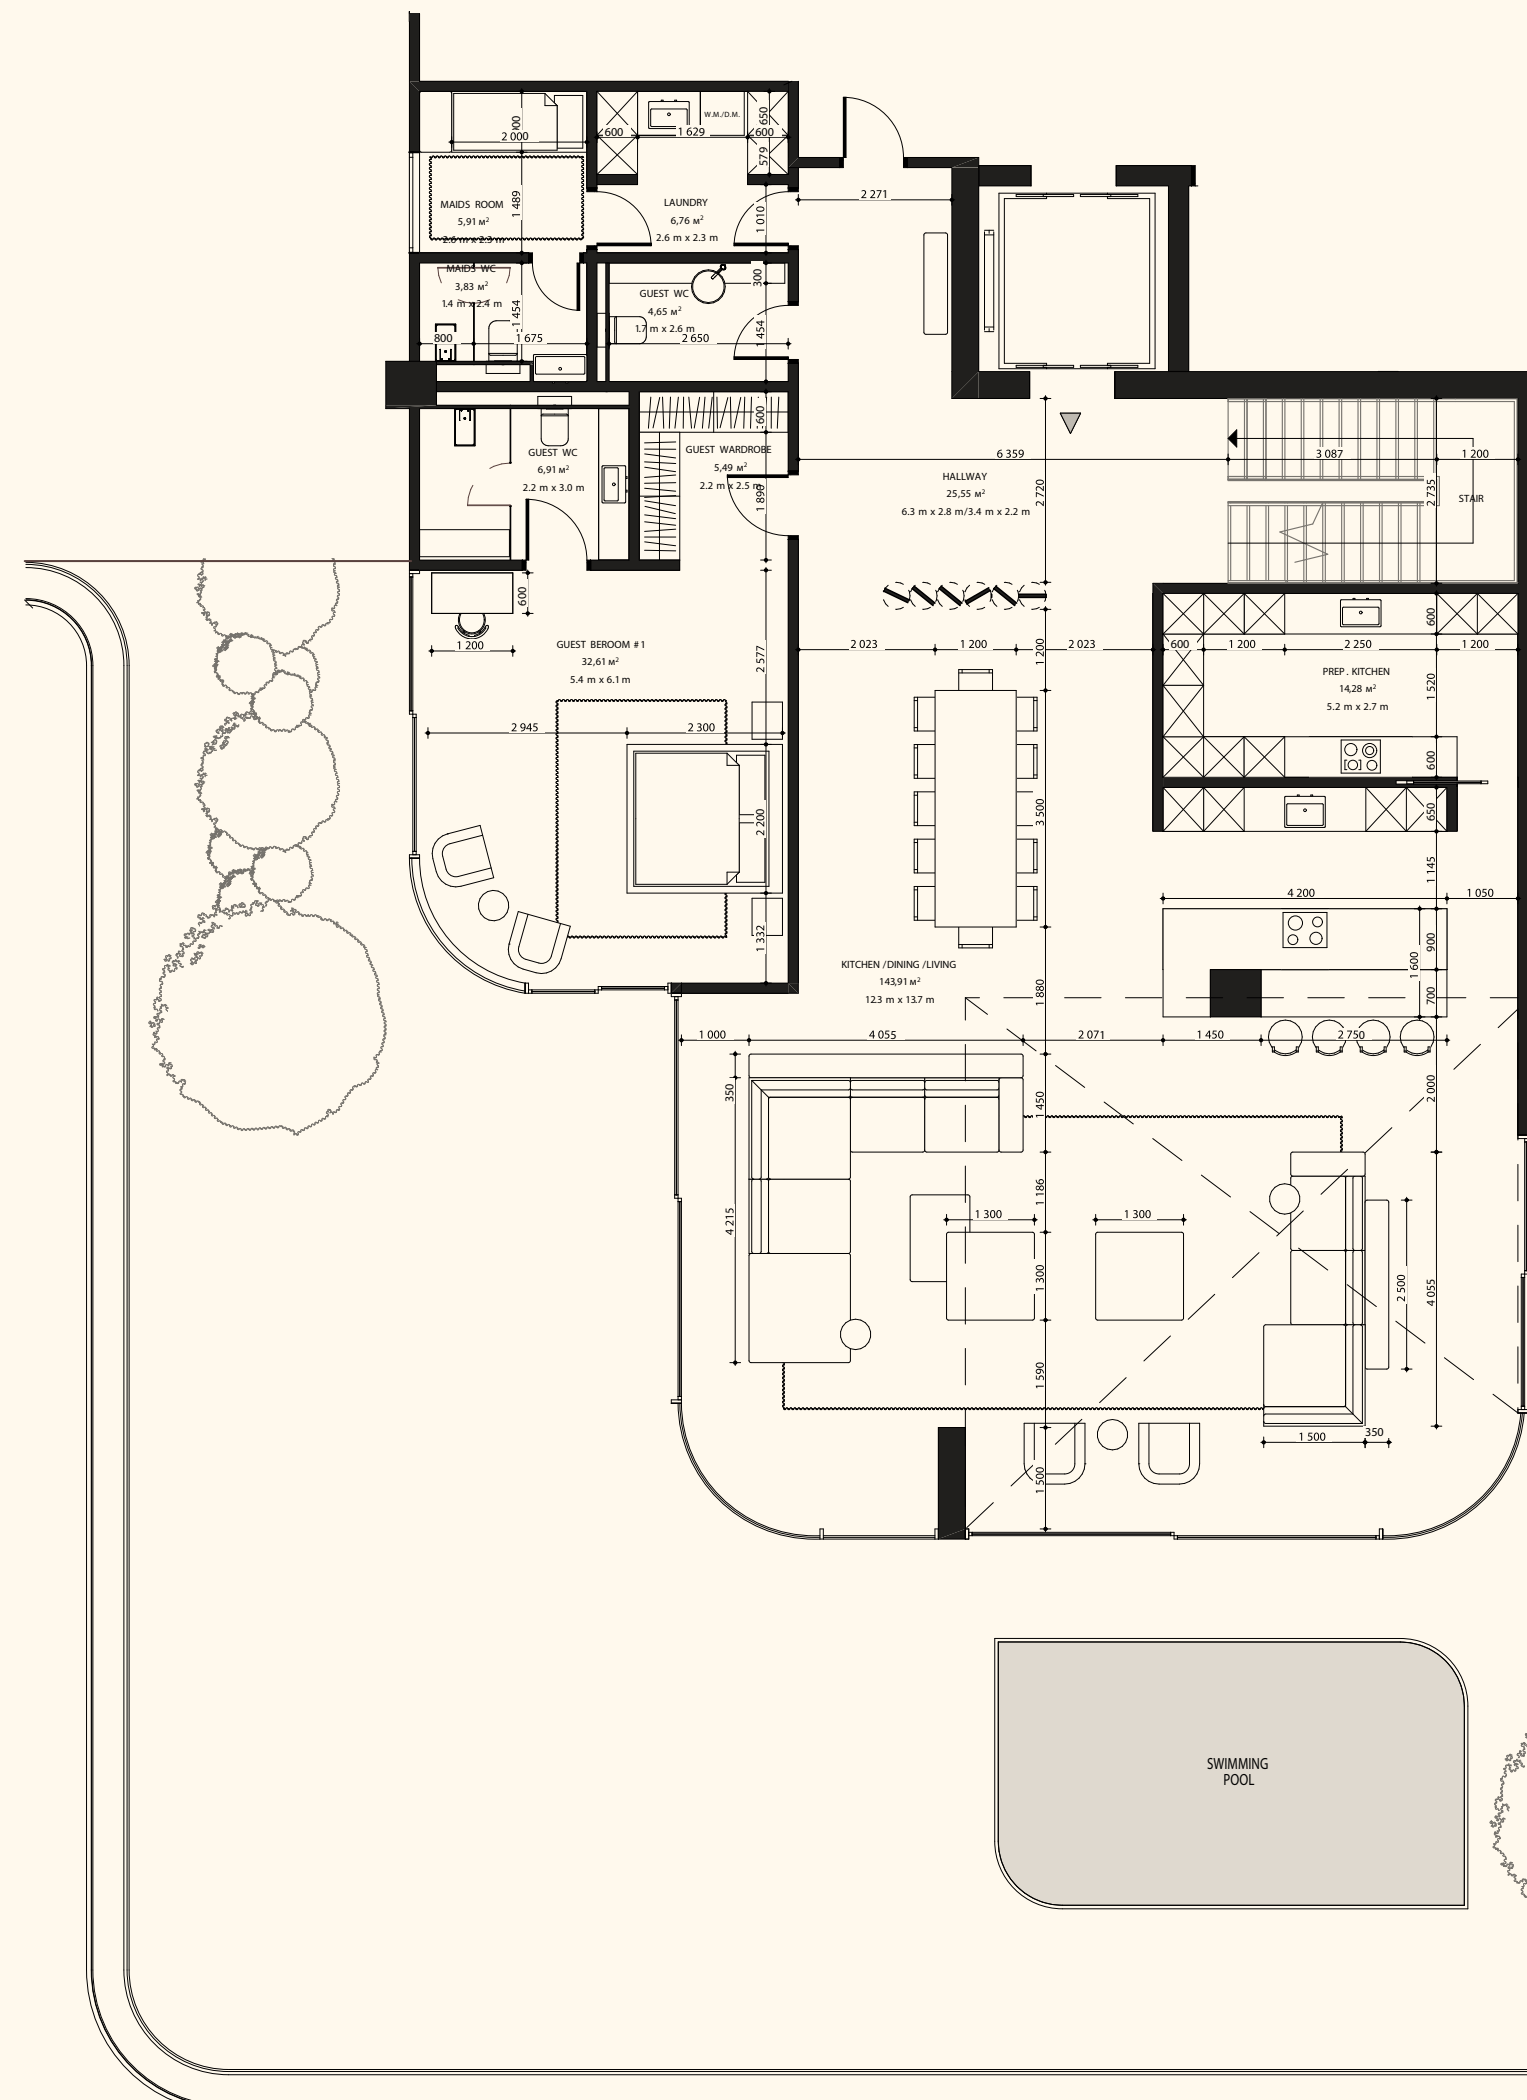

ORLA

DORCHESTER COLLECTION

DUBAI

Sea View

Beach View

Unit 206

4 Bedroom Duplex | 6 Bathrooms | 4 Parking Spaces

Residence	6,861 sq. ft.	637 sq. mt.
Terrace	3,562 sq. ft.	331 sq. mt.
Total	10,424 sq. ft.	968 sq. mt.

Lower Level

Upper Level

ORLA

DORCHESTER COLLECTION
DUBAI

Sea View

Beach View

Lower Level

Upper Level

Unit 207

4 Bedroom Duplex | 6 Bathrooms | 4 Parking Spaces

Residence	5,609 sq. ft.	521 sq. mt.
Terrace	2,606 sq. ft.	242 sq. mt.
Total	8,216 sq. ft.	763 sq. mt.

ORLA

DORCHESTER COLLECTION

DUBAI

Sea View

Beach View