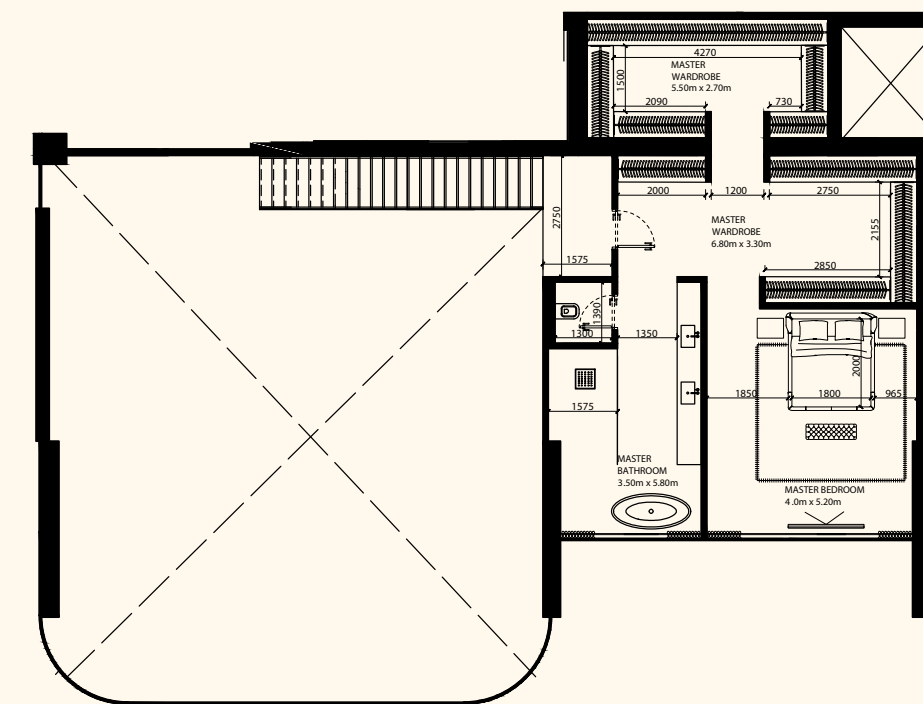

Beach View

Lower Level

Upper Level

Unit 204

4 Bedroom Duplex | 6 Bathrooms | 4 Parking Spaces

Residence	4,953 sq. ft.	460 sq. mt.
Terrace	3,846 sq. ft.	357 sq. mt.
Total	8,799 sq. ft.	817 sq. mt.

ORLA

DORCHESTER COLLECTION
DUBAI

Sea View

Beach View

Unit 205

4 Bedroom Duplex | 6 Bathrooms | 4 Parking Spaces

Residence	6,566 sq. ft.	610 sq. mt.
Terrace	4,578 sq. ft.	425 sq. mt.
Total	11,145 sq. ft.	1,035 sq. mt.

Lower Level

Upper Level

ORLA

DORCHESTER COLLECTION

DUBAI

Sea View

Beach View

Unit 206

4 Bedroom Duplex | 6 Bathrooms | 4 Parking Spaces

Residence	6,861 sq. ft.	637 sq. mt.
Terrace	3,562 sq. ft.	331 sq. mt.
Total	10,424 sq. ft.	968 sq. mt.

Lower Level

Upper Level

ORLA

DORCHESTER COLLECTION
DUBAI

Sea View

Beach View

Lower Level

Upper Level