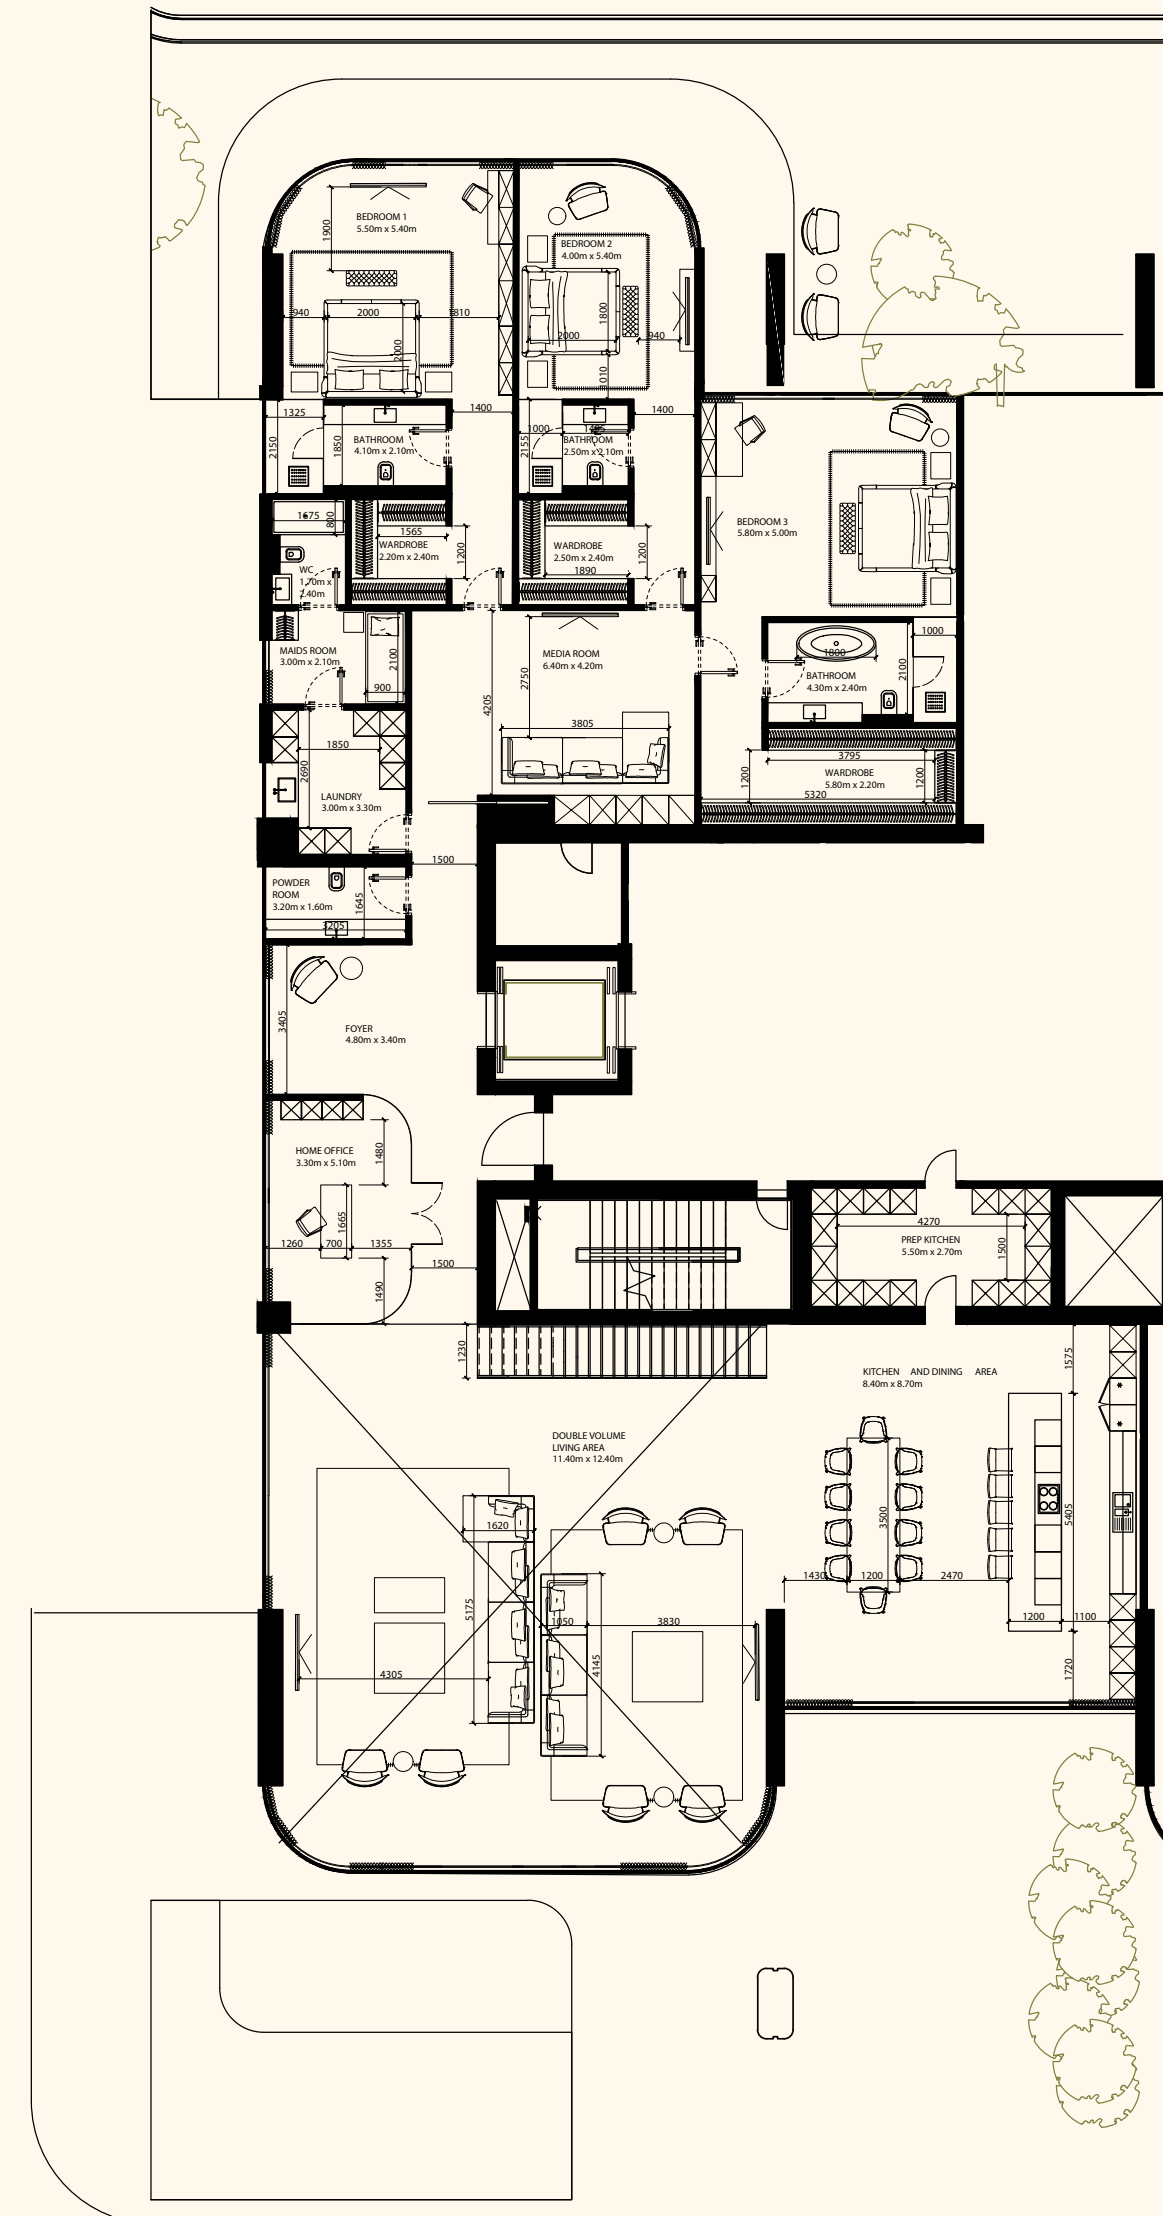

Sea View

Beach View

Unit 205

4 Bedroom Duplex | 6 Bathrooms | 4 Parking Spaces

Residence	6,566 sq. ft.	610 sq. mt.
Terrace	4,578 sq. ft.	425 sq. mt.
Total	11,145 sq. ft.	1,035 sq. mt.

Lower Level

Upper Level

ORLA

DORCHESTER COLLECTION

DUBAI

Sea View

Beach View

Unit 206

4 Bedroom Duplex | 6 Bathrooms | 4 Parking Spaces

Residence	6,861 sq. ft.	637 sq. mt.
Terrace	3,562 sq. ft.	331 sq. mt.
Total	10,424 sq. ft.	968 sq. mt.