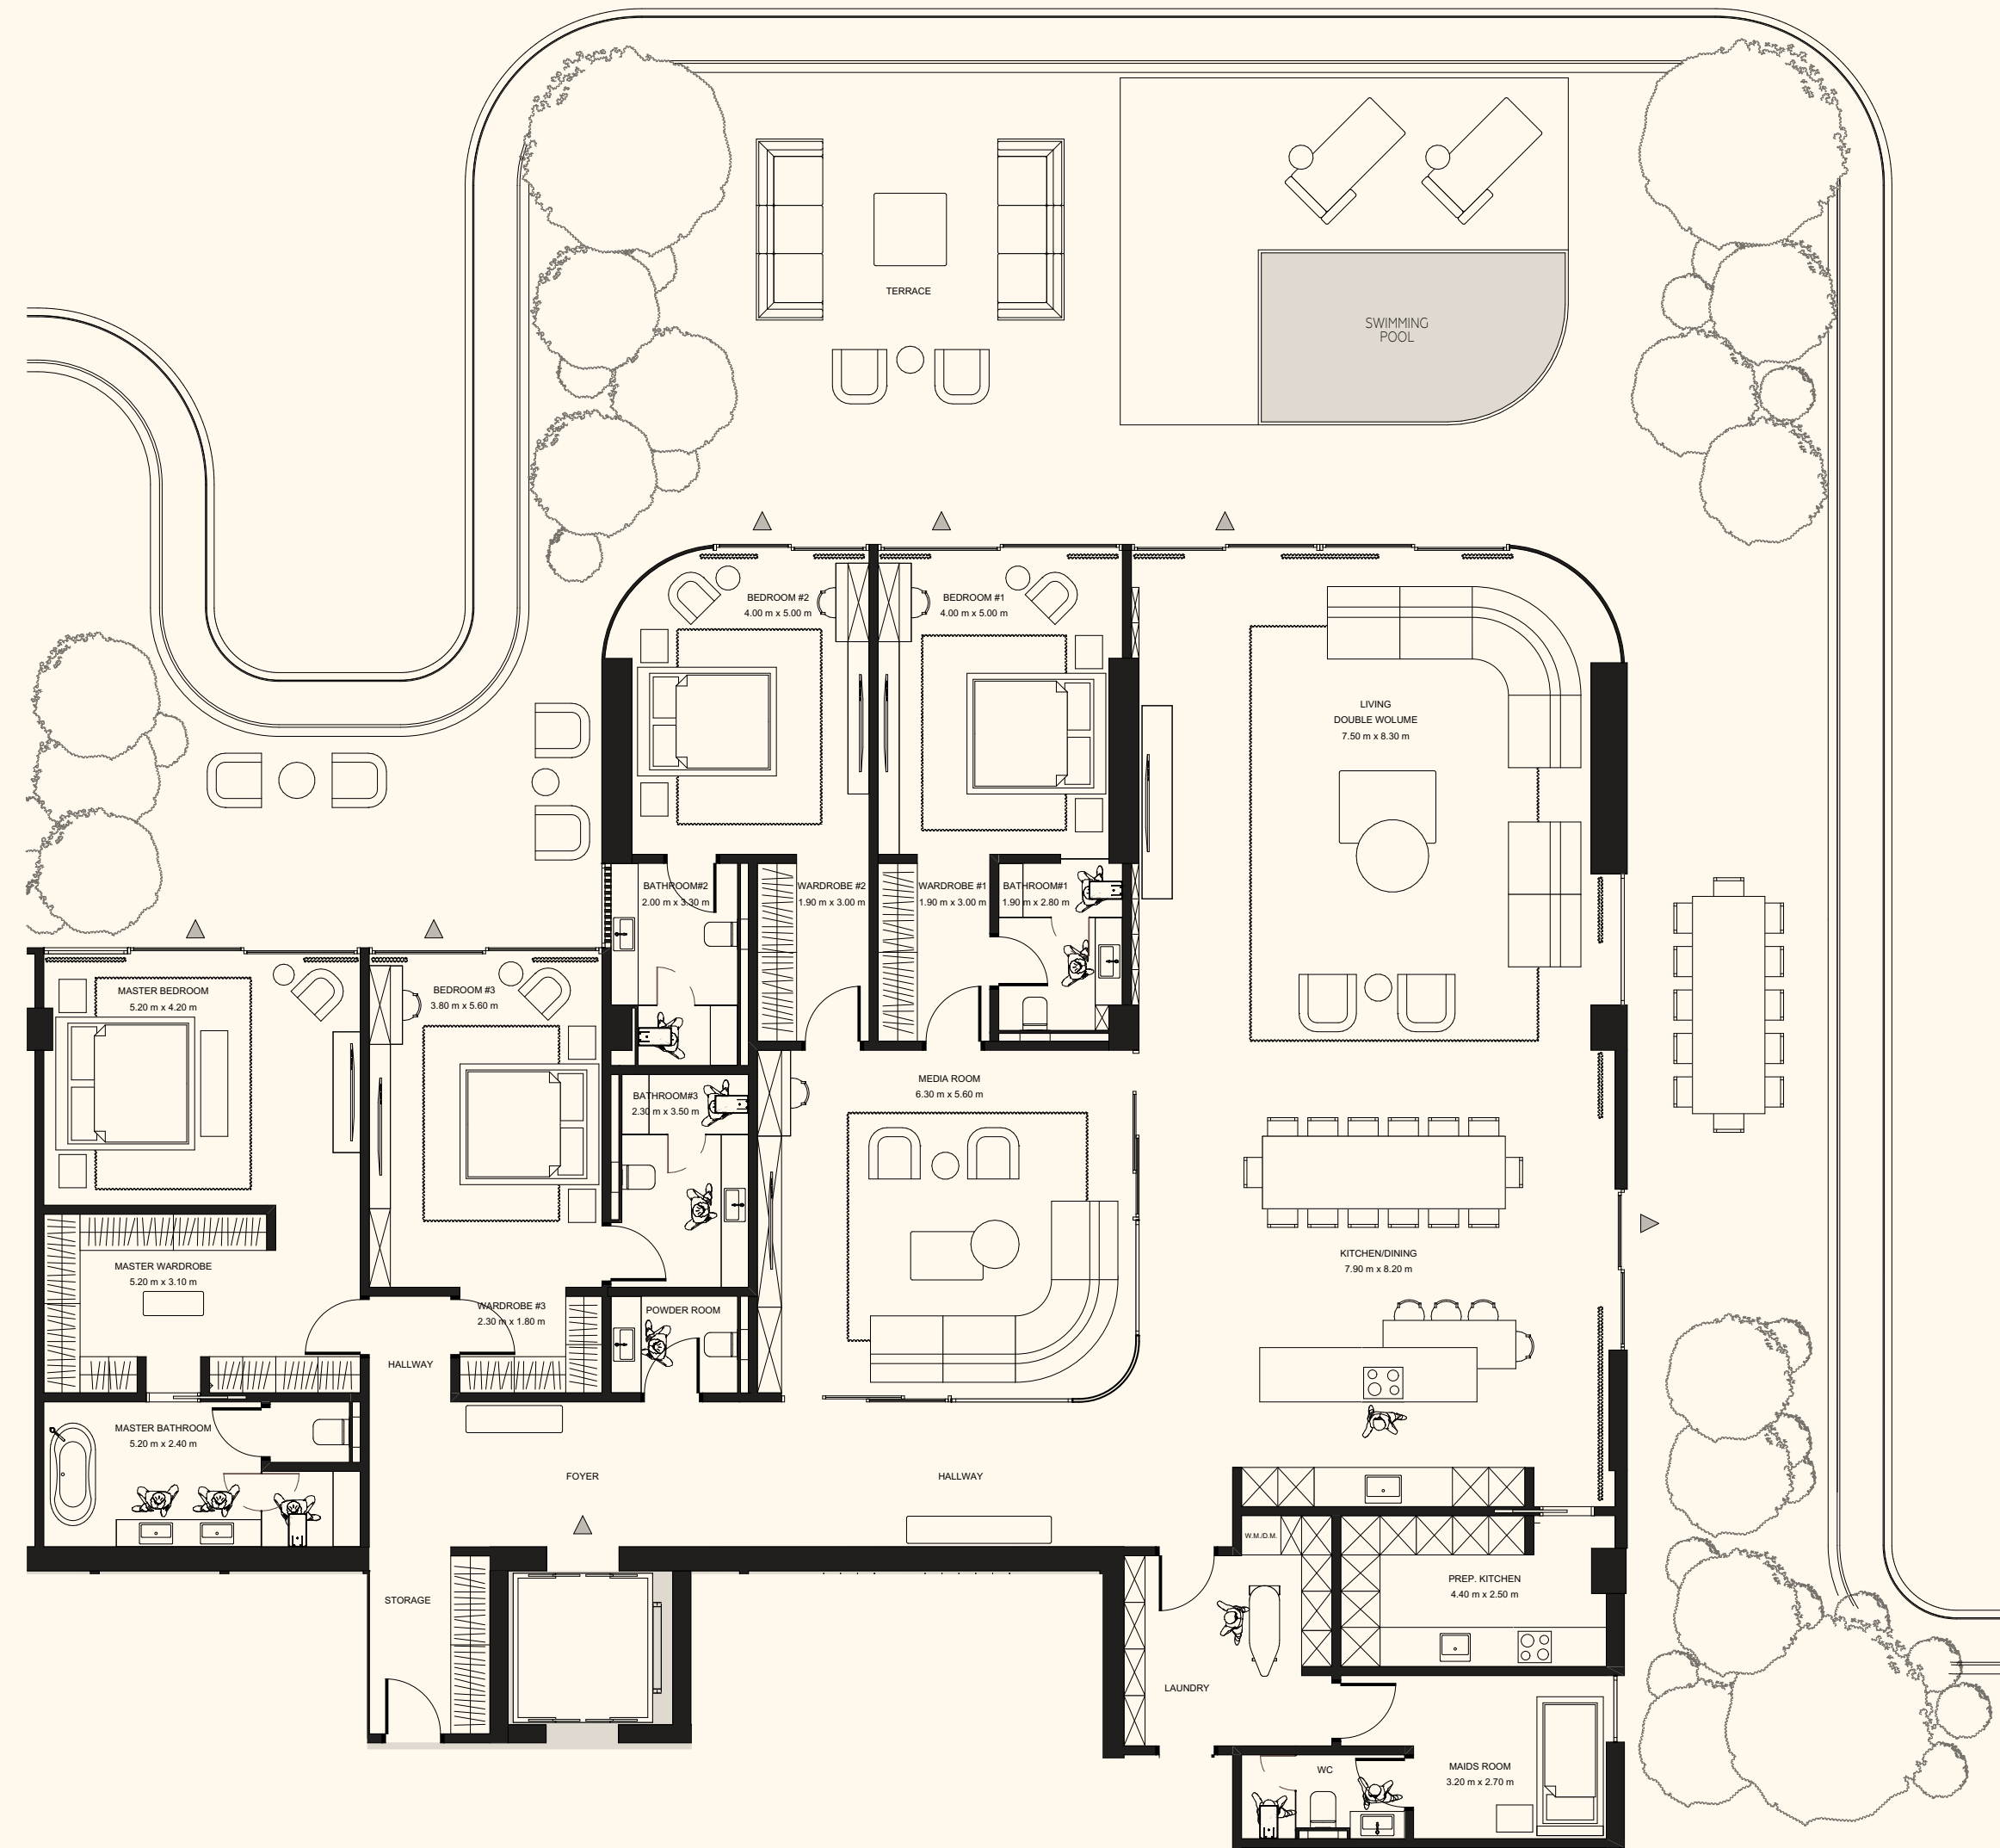

ORLA

DORCHESTER COLLECTION

DUBAI

Sea View

Beach View

Unit 803

4 Bedrooms | 6 Bathrooms | 4 Parking Spaces

Residence	4,426sq. ft.	411 sq. mt.
Terrace	3,011 sq. ft.	280 sq. mt.
Total	7,438 sq. ft.	691 sq. mt.