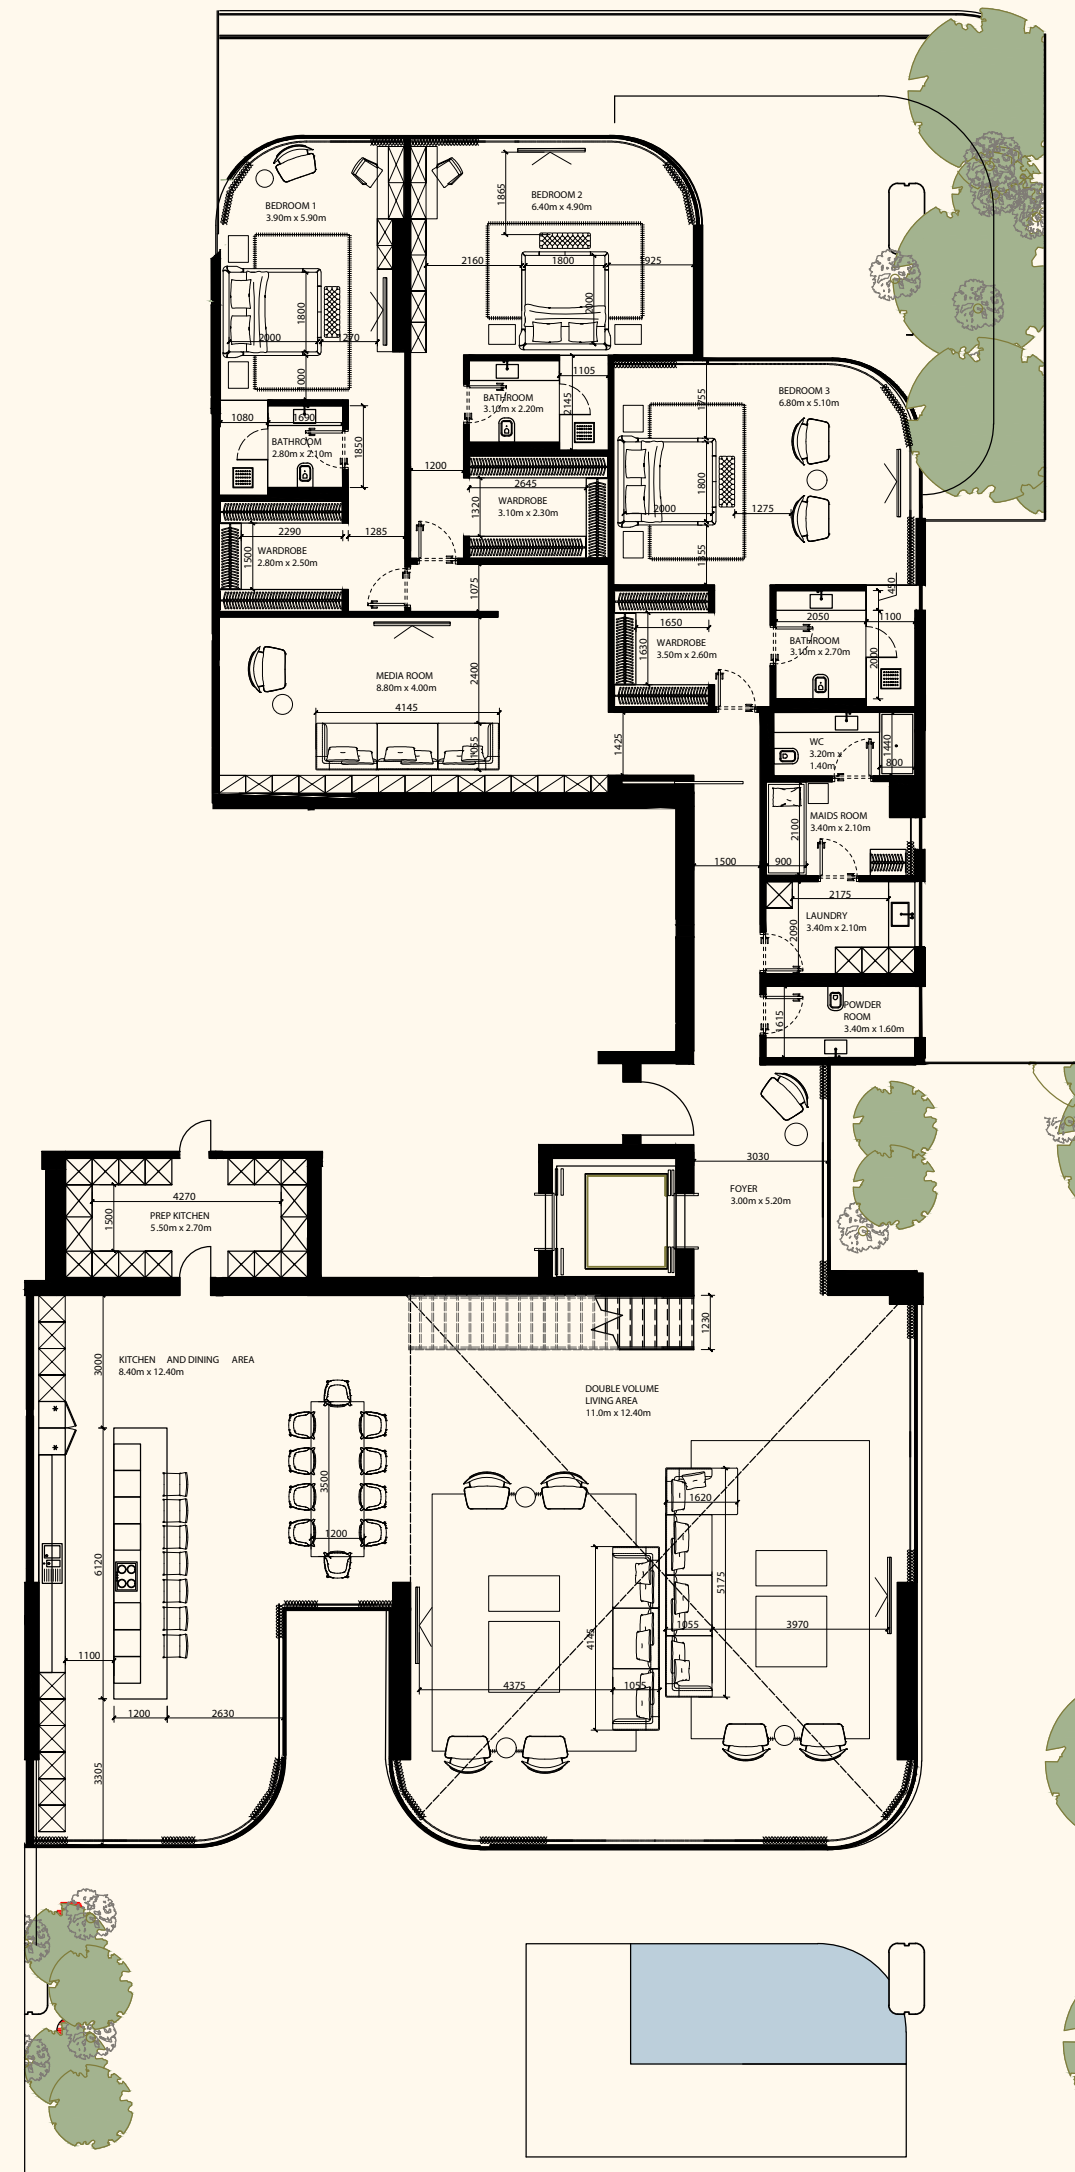

Lower Level

Upper Level