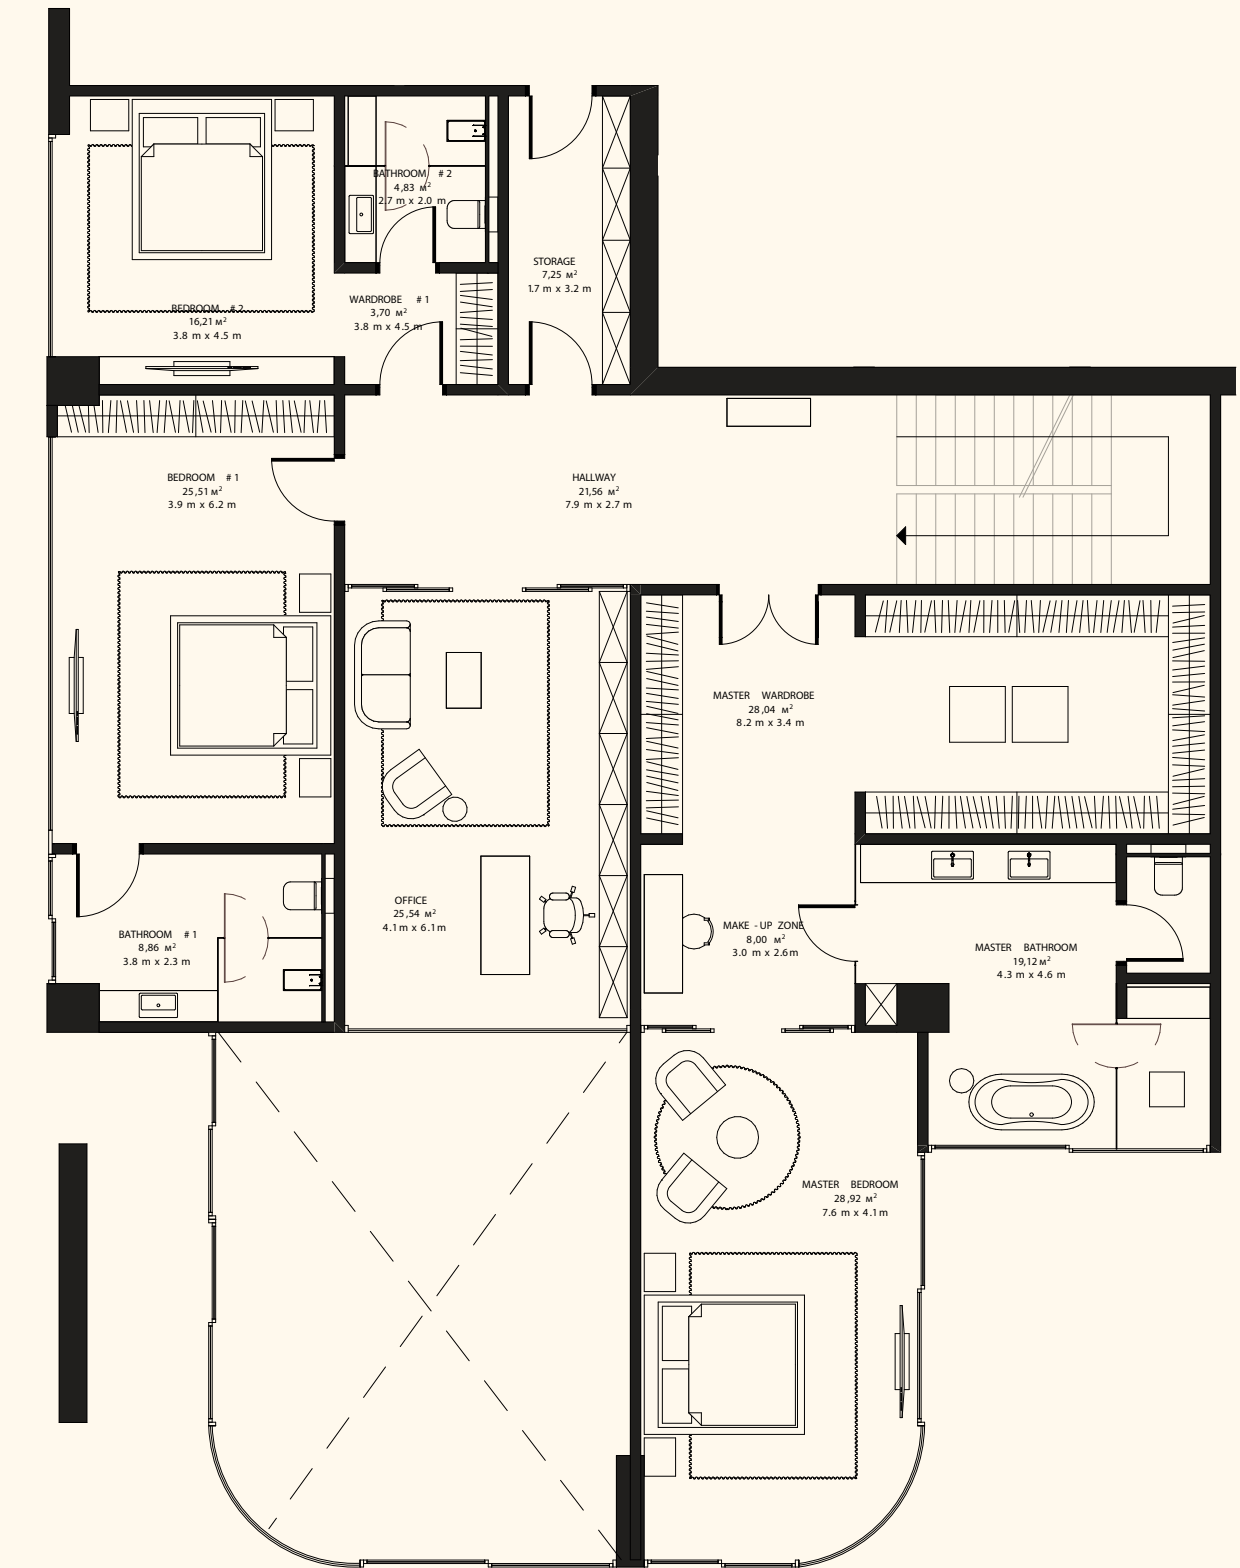

Sea View

Beach View

Lower Level

Upper Level

Unit 1007

4 Bedroom Duplex | 6 Bathrooms | 4 Parking Spaces

Residence	5,492 sq. ft.	510 sq. mt.
Terrace	2,476 sq. ft.	230 sq. mt.
Total	7,967 sq. ft.	740 sq. mt.

ORLA

DORCHESTER COLLECTION
DUBAI

Sea View

Beach View

Unit 1102

3 Bedroom Simplex | 5 Bathrooms | 3 Parking Spaces

Residence	4,252 sq. ft.	395 sq. mt.
Terrace	226 sq. ft.	21 sq. mt.
Total	4,478 sq. ft.	416 sq. mt.